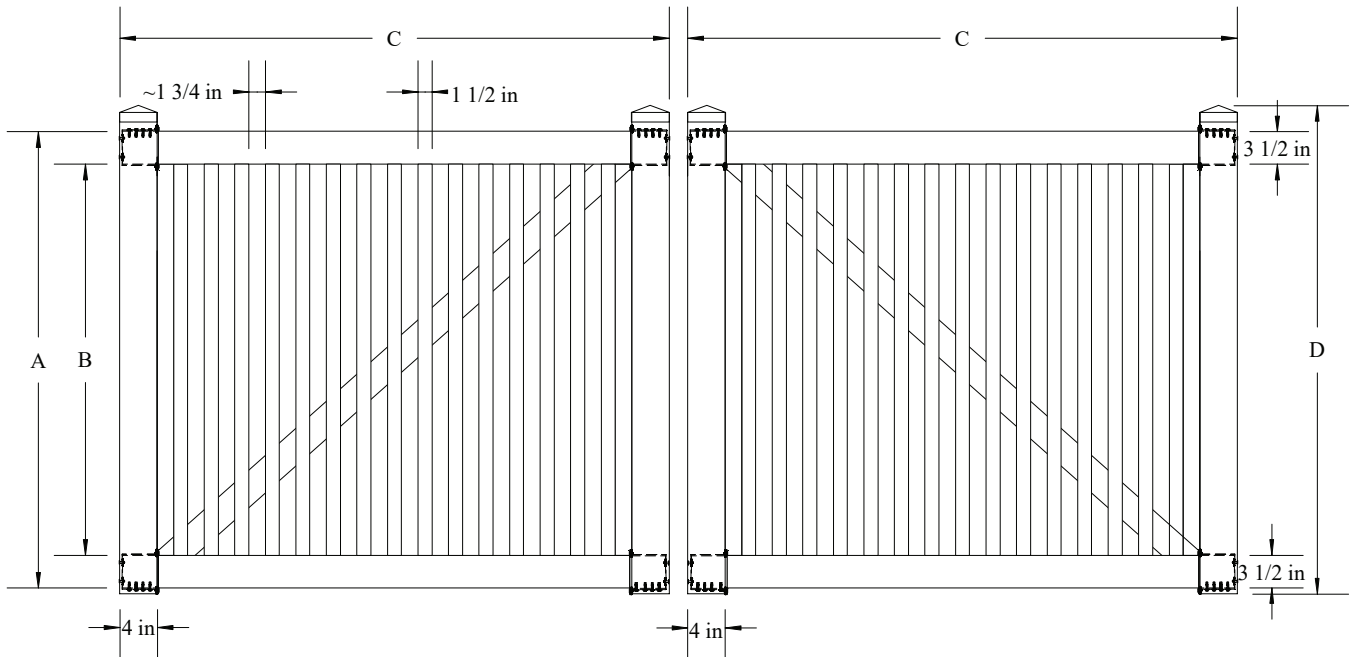

G11 Closed Picket (Double)

Contemporary Picket fences are constructed with both sides of the panels being exactly the same. The pickets are assembled through the rails instead of simply being attached to them. This creates a neighborhood friendly fence that is beautiful from each side.

THIS DRAWING IS CONFIDENTIAL AND THE PROPERTY OF SOUTHERN VINYL MANUFACTURING, LLC

	A	B	C-8'W	C-10'W	C-12'W	D
4'H	48 3/4"	41 3/4"	46 5/8"	58 5/8"	70 5/8"	51 7/8"
54"H	50"	43"	46 5/8"	58 5/8"	70 5/8"	53 1/8"
5'H	56"	49"	46 5/8"	58 5/8"	70 5/8"	59 1/8"
6'H w/ Mid	68"	61"	46 5/8"	58 5/8"	70 5/8"	71 1/8"