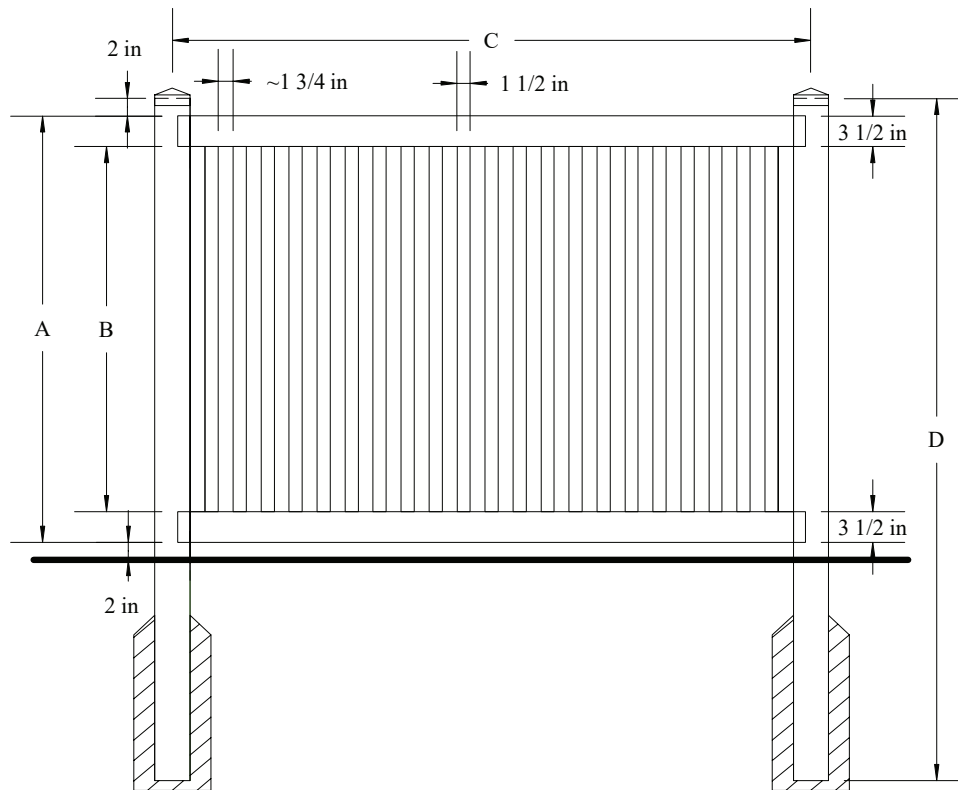

Z11 Closed Picket

Contemporary Picket fences are constructed with both sides of the panels being exactly the same. The pickets are assembled through the rails instead of simply being attached to them. This creates a neighborhood friendly fence that is beautiful from each side.

[THIS DRAWING IS CONFIDENTIAL AND THE PROPERTY OF SOUTHERN VINYL MANUFACTURING, LLC]

	A	B	C	D
4'	48 3/4"	41 3/4"	72 3/4"	78"
54"	50"	43"	72 3/4"	78"
5'	56"	49"	72 3/4"	84"
6' w/ Mid	68"	61"	72 3/4"	96"

Tolerances Unless otherwise specified:
Fractions: +/- 1/8"
Decimals: +/- .125"

G11 Closed Picket (Double)

Contemporary Picket fences are constructed with both sides of the panels being exactly the same. The pickets are assembled through the rails instead of simply being attached to them. This creates a neighborhood friendly fence that is beautiful from each side.

THIS DRAWING IS CONFIDENTIAL AND THE PROPERTY OF SOUTHERN VINYL MANUFACTURING, LLC

	A	B	C-8'W	C-10'W	C-12'W	D
4'H	48 3/4"	41 3/4"	46 5/8"	58 5/8"	70 5/8"	51 7/8"
54"H	50"	43"	46 5/8"	58 5/8"	70 5/8"	53 1/8"
5'H	56"	49"	46 5/8"	58 5/8"	70 5/8"	59 1/8"
6'H w/ Mid	68"	61"	46 5/8"	58 5/8"	70 5/8"	71 1/8"