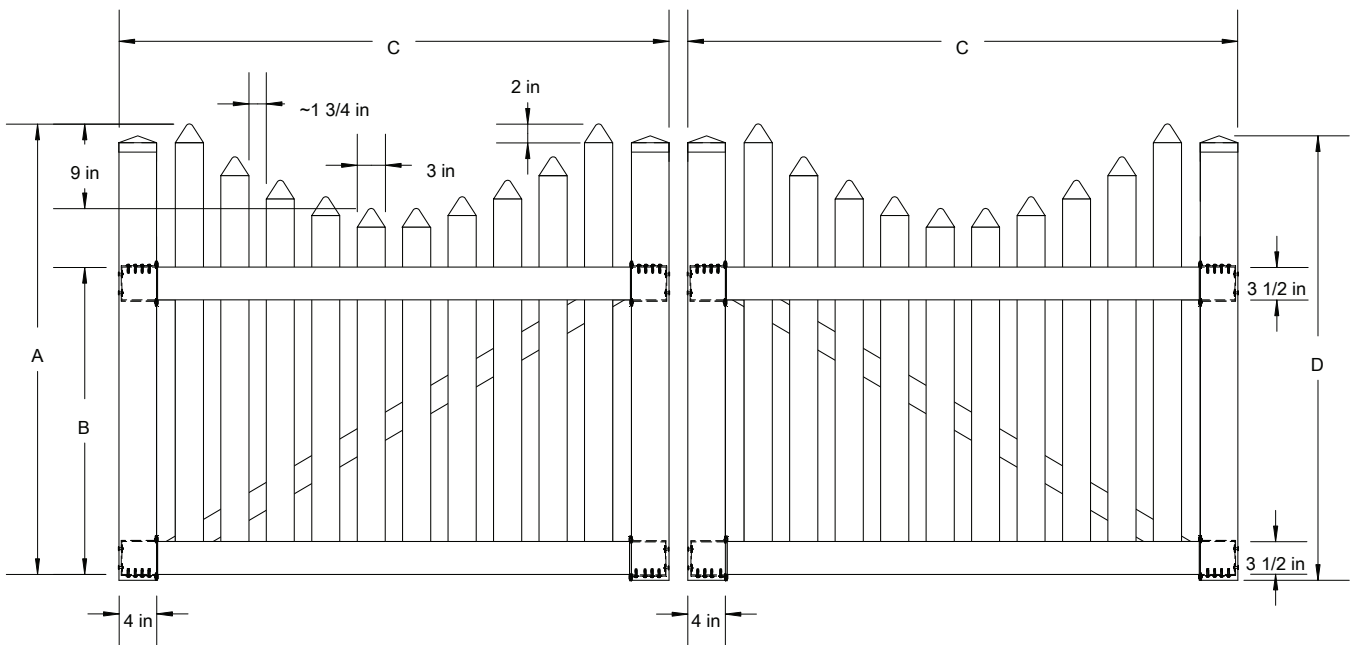

Z35 Routed Scalloped Picket

Contemporary Picket fences are constructed with both sides of the panels being exactly the same. The pickets are assembled through the rails instead of simply being attached to them. This creates a neighborhood friendly fence that is beautiful from each side.

G35 Routed Scalloped Picket (Walk)

Contemporary Picket fences are constructed with both sides of the panels being exactly the same. The pickets are assembled through the rails instead of simply being attached to them. This creates a neighborhood friendly fence that is beautiful from each side.

G35 Routed Scalloped Picket (Double)

Contemporary Picket fences are constructed with both sides of the panels being exactly the same. The pickets are assembled through the rails instead of simply being attached to them. This creates a neighborhood friendly fence that is beautiful from each side.

THIS DRAWING IS CONFIDENTIAL AND THE PROPERTY OF SOUTHERN VINYL MANUFACTURING, LLC

		A	B	C-8"W	C-10"W	C-12"W	D
Tolerances Unless otherwise specified: Fractions: +/- 1/8" Decimals: +/- .125"	4'H	48"	32 3/4"	46 5/8"	58 5/8"	70 5/8"	47 1/4"
	5'H	60"	44 3/4"	46 5/8"	58 5/8"	70 5/8"	59 1/4"