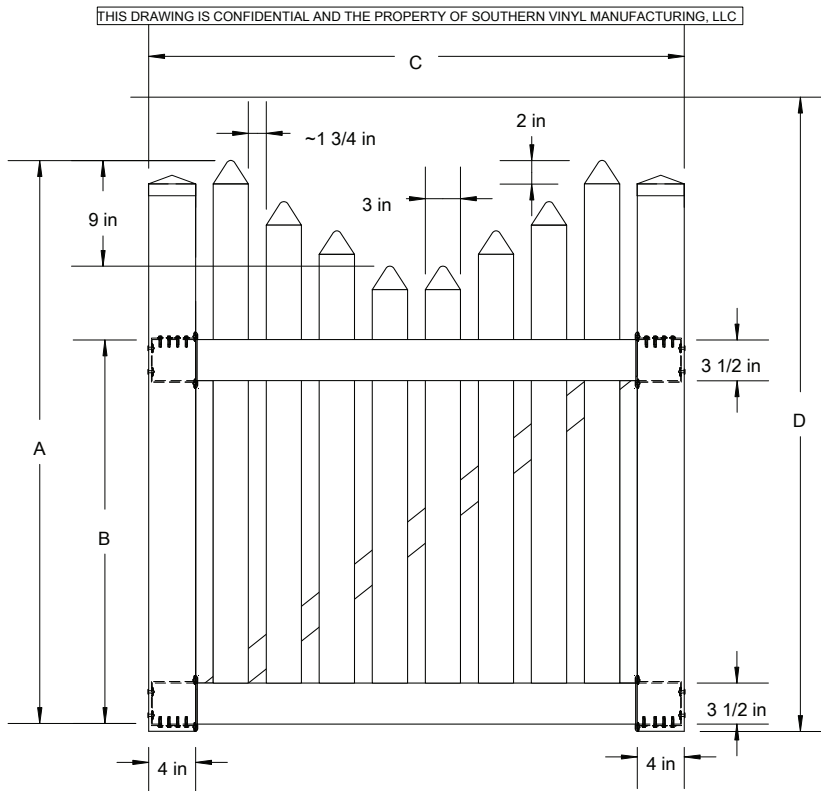

Z35 Routed Scalloped Picket

Contemporary Picket fences are constructed with both sides of the panels being exactly the same. The pickets are assembled through the rails instead of simply being attached to them. This creates a neighborhood friendly fence that is beautiful from each side.

THIS DRAWING IS CONFIDENTIAL AND THE PROPERTY OF SOUTHERN VINYL MANUFACTURING, LLC

	A	B	C	D	
Tolerances Unless otherwise specified:	4'	48"	32 3/4"	72 3/4"	72"
Fractions: +/- 1/8"	5'	60"	44 3/4"	72 3/4"	84"
Decimals: +/- .125"	6'	72"	56 3/4"	72 3/4"	96"

G35 Routed Scalloped Picket (Walk)

Contemporary Picket fences are constructed with both sides of the panels being exactly the same. The pickets are assembled through the rails instead of simply being attached to them. This creates a neighborhood friendly fence that is beautiful from each side.

THIS DRAWING IS CONFIDENTIAL AND THE PROPERTY OF SOUTHERN VINYL MANUFACTURING, LLC

		A	B	C-8"W	C-10"W	C-12"W	D
Tolerances Unless otherwise specified: Fractions: +/- 1/8" Decimals: +/- .125"	4'H	48"	32 3/4"	46 5/8"	58 5/8"	70 5/8"	47 1/4"
	5'H	60"	44 3/4"	46 5/8"	58 5/8"	70 5/8"	59 1/4"