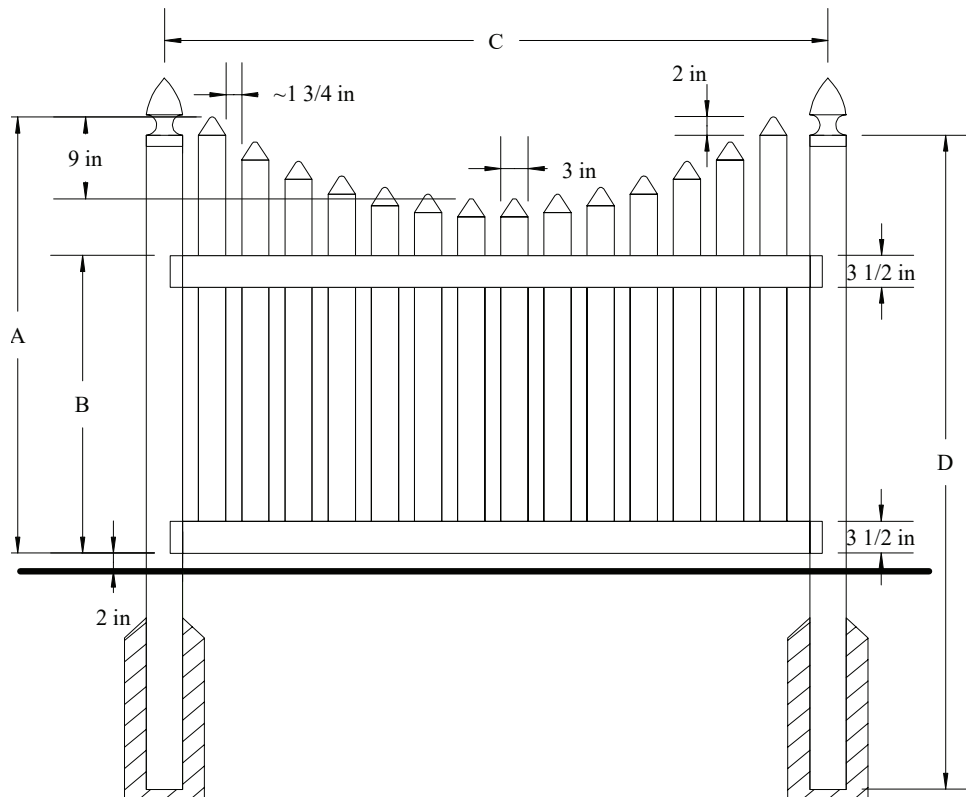

Z35 Routed Scalloped Picket

Contemporary Picket fences are constructed with both sides of the panels being exactly the same. The pickets are assembled through the rails instead of simply being attached to them. This creates a neighborhood friendly fence that is beautiful from each side.

THIS DRAWING IS CONFIDENTIAL AND THE PROPERTY OF SOUTHERN VINYL MANUFACTURING, LLC

	A	B	C	D	
Tolerances Unless otherwise specified:	4'	48"	32 3/4"	72 3/4"	72"
Fractions: +/- 1/8"	5'	60"	44 3/4"	72 3/4"	84"
Decimals: +/- .125"	6'	72"	56 3/4"	72 3/4"	96"

G35 Routed Scalloped Picket (Walk)

Contemporary Picket fences are constructed with both sides of the panels being exactly the same. The pickets are assembled through the rails instead of simply being attached to them. This creates a neighborhood friendly fence that is beautiful from each side.

THIS DRAWING IS CONFIDENTIAL AND THE PROPERTY OF SOUTHERN VINYL MANUFACTURING, LLC

		A	B	C-8"W	C-10"W	C-12"W	D
Tolerances Unless otherwise specified: Fractions: +/- 1/8" Decimals: +/- .125"	4'H	48"	32 3/4"	46 5/8"	58 5/8"	70 5/8"	47 1/4"
	5'H	60"	44 3/4"	46 5/8"	58 5/8"	70 5/8"	59 1/4"