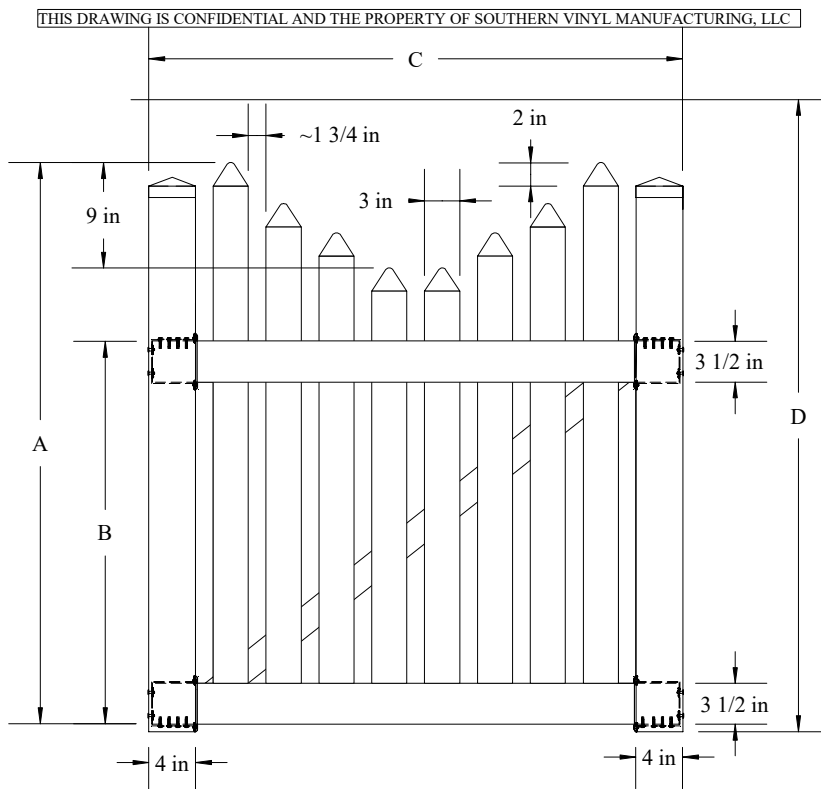

Z35 Routed Scalloped Picket

Contemporary Picket fences are constructed with both sides of the panels being exactly the same. The pickets are assembled through the rails instead of simply being attached to them. This creates a neighborhood friendly fence that is beautiful from each side.

THIS DRAWING IS CONFIDENTIAL AND THE PROPERTY OF SOUTHERN VINYL MANUFACTURING, LLC

	A	B	C	D	
Tolerances Unless otherwise specified:	4'	48"	32 3/4"	72 3/4"	72"
Fractions: +/- 1/8"	5'	60"	44 3/4"	72 3/4"	84"
Decimals: +/- .125"	6'	72"	56 3/4"	72 3/4"	96"

G35 Routed Scalloped Picket (Walk)

Contemporary Picket fences are constructed with both sides of the panels being exactly the same. The pickets are assembled through the rails instead of simply being attached to them. This creates a neighborhood friendly fence that is beautiful from each side.

		A	B	C-4'W	C-5'W	C-6'W	D
Tolerances Unless otherwise specified: Fractions: +/- 1/8" Decimals: +/- .125"	4'H	48"	32 3/4"	46 5/8"	58 5/8"	70 5/8"	47 1/4"
	5'H	60"	44 3/4"	46 5/8"	58 5/8"	70 5/8"	59 1/4"