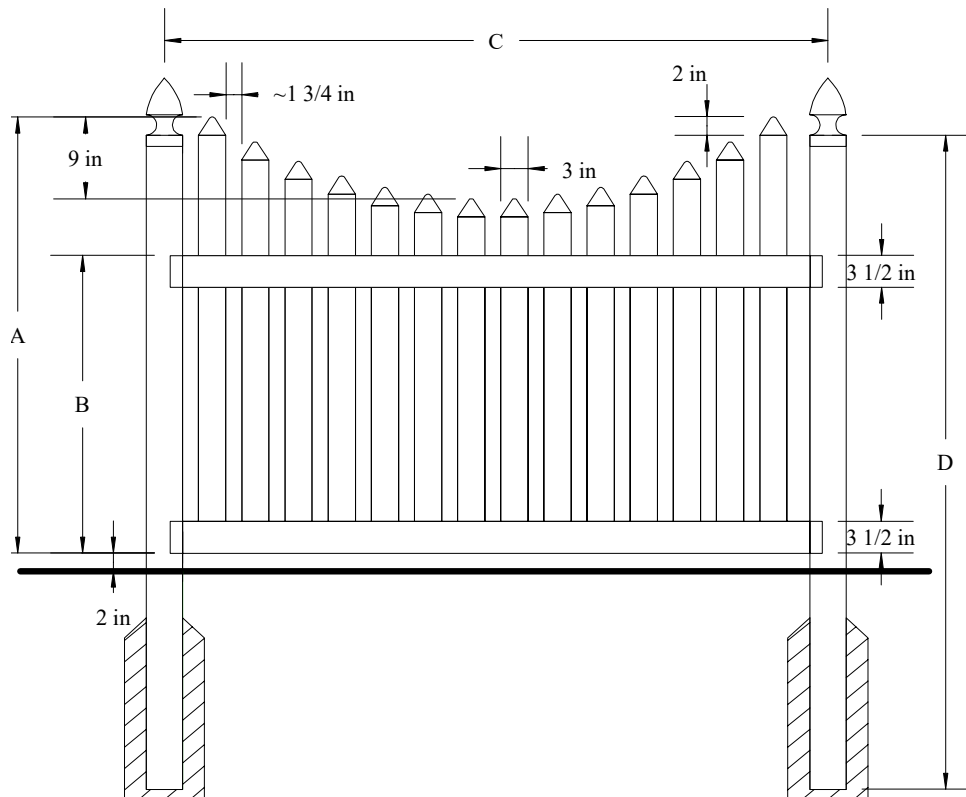

Z35 Routed Scalloped Picket

Contemporary Picket fences are constructed with both sides of the panels being exactly the same. The pickets are assembled through the rails instead of simply being attached to them. This creates a neighborhood friendly fence that is beautiful from each side.

THIS DRAWING IS CONFIDENTIAL AND THE PROPERTY OF SOUTHERN VINYL MANUFACTURING, LLC

	A	B	C	D	
Tolerances Unless otherwise specified:	4'	48"	32 3/4"	72 3/4"	72"
Fractions: +/- 1/8"	5'	60"	44 3/4"	72 3/4"	84"
Decimals: +/- .125"	6'	72"	56 3/4"	72 3/4"	96"

G35 Routed Scalloped Picket (Walk)

Contemporary Picket fences are constructed with both sides of the panels being exactly the same. The pickets are assembled through the rails instead of simply being attached to them. This creates a neighborhood friendly fence that is beautiful from each side.

		A	B	C-4'W	C-5'W	C-6'W	D
Tolerances Unless otherwise specified: Fractions: +/- 1/8" Decimals: +/- .125"	4'H	48"	32 3/4"	46 5/8"	58 5/8"	70 5/8"	47 1/4"
	5'H	60"	44 3/4"	46 5/8"	58 5/8"	70 5/8"	59 1/4"