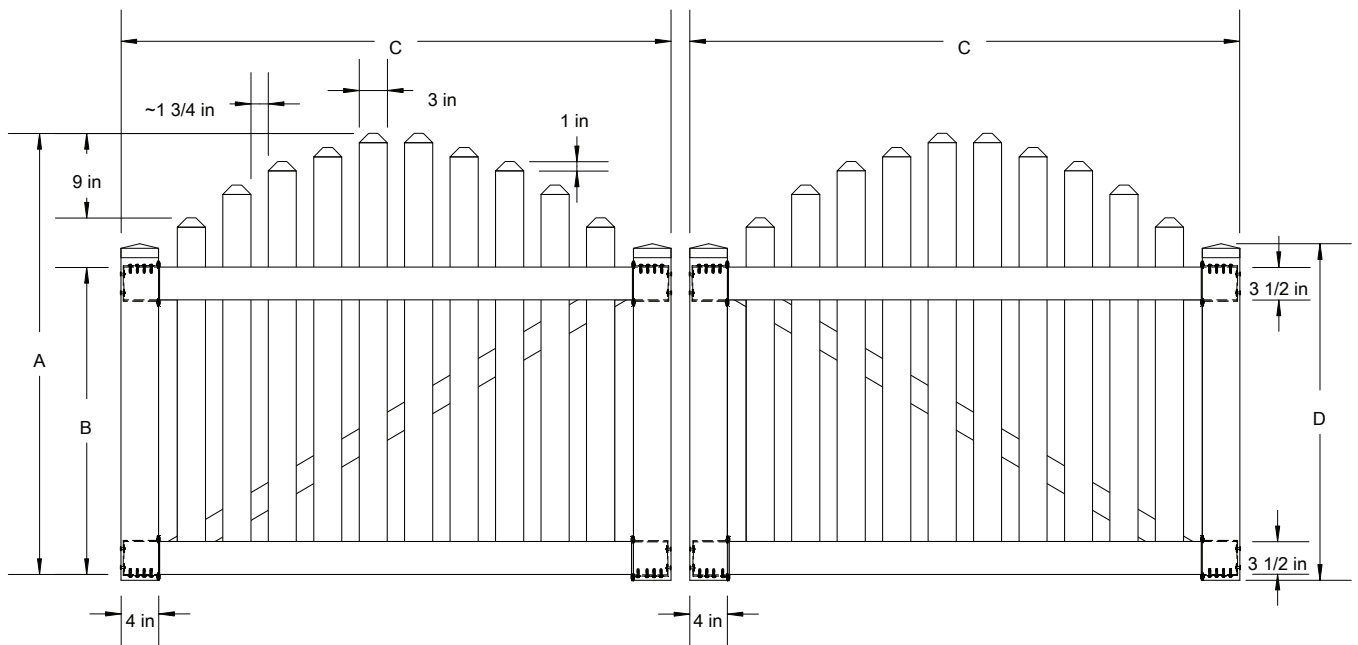

G53 Routed Arched Picket (Walk)

Contemporary Picket fences are constructed with both sides of the panels being exactly the same. The pickets are assembled through the rails instead of simply being attached to them. This creates a neighborhood friendly fence that is beautiful from each side.

THIS DRAWING IS CONFIDENTIAL AND THE PROPERTY OF SOUTHERN VINYL MANUFACTURING, LLC

	A	B	C-4'W	C-5'W	C-6'W	D	
Tolerances Unless otherwise specified:							
Fractions: +/- 1/8"	4'H	47"	32 3/4"	45 5/8"	57 5/8"	69 5/8"	35 7/8"
Decimals: +/- .125"	5'H	59"	44 3/4"	45 5/8"	57 5/8"	69 5/8"	47 7/8"

G53 Routed Arched Picket (Double)

Contemporary Picket fences are constructed with both sides of the panels being exactly the same. The pickets are assembled through the rails instead of simply being attached to them. This creates a neighborhood friendly fence that is beautiful from each side.

THIS DRAWING IS CONFIDENTIAL AND THE PROPERTY OF SOUTHERN VINYL MANUFACTURING, LLC

		A	B	C-8'W	C-10'W	C-12'W	D
Tolerances Unless otherwise specified: Fractions: +/- 1/8" Decimals: +/- .125"	4'H	47"	32 3/4"	46 5/8"	58 5/8"	70 5/8"	35 7/8"
	5'H	59"	44 3/4"	46 5/8"	58 5/8"	70 5/8"	47 7/8"