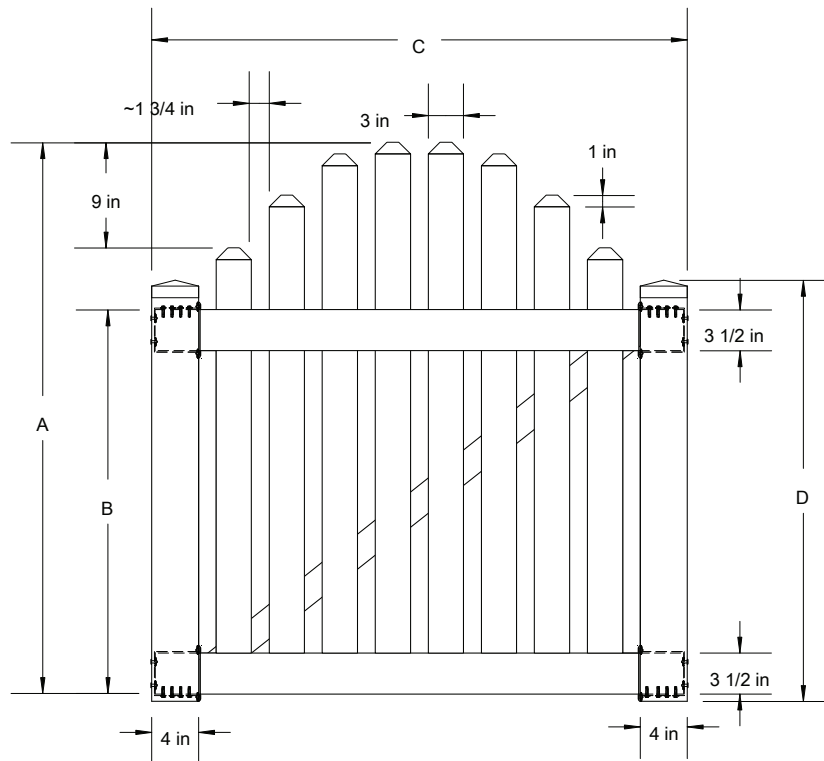

Z53 Routed Arched Picket

Contemporary Picket fences are constructed with both sides of the panels being exactly the same. The pickets are assembled through the rails instead of simply being attached to them. This creates a neighborhood friendly fence that is beautiful from each side.

G53 Routed Arched Picket (Walk)

Contemporary Picket fences are constructed with both sides of the panels being exactly the same. The pickets are assembled through the rails instead of simply being attached to them. This creates a neighborhood friendly fence that is beautiful from each side.

THIS DRAWING IS CONFIDENTIAL AND THE PROPERTY OF SOUTHERN VINYL MANUFACTURING, LLC

	A	B	C-4'W	C-5'W	C-6'W	D	
Tolerances Unless otherwise specified:							
Fractions: +/- 1/8"	4'H	47"	32 3/4"	45 5/8"	57 5/8"	69 5/8"	35 7/8"
Decimals: +/- .125"	5'H	59"	44 3/4"	45 5/8"	57 5/8"	69 5/8"	47 7/8"

THIS DRAWING IS CONFIDENTIAL AND THE PROPERTY OF SOUTHERN VINYL MANUFACTURING, LLC

		A	B	C-8'W	C-10'W	C-12'W	D
Tolerances Unless otherwise specified: Fractions: +/- 1/8" Decimals: +/- .125"	4'H	47"	32 3/4"	46 5/8"	58 5/8"	70 5/8"	35 7/8"
	5'H	59"	44 3/4"	46 5/8"	58 5/8"	70 5/8"	47 7/8"