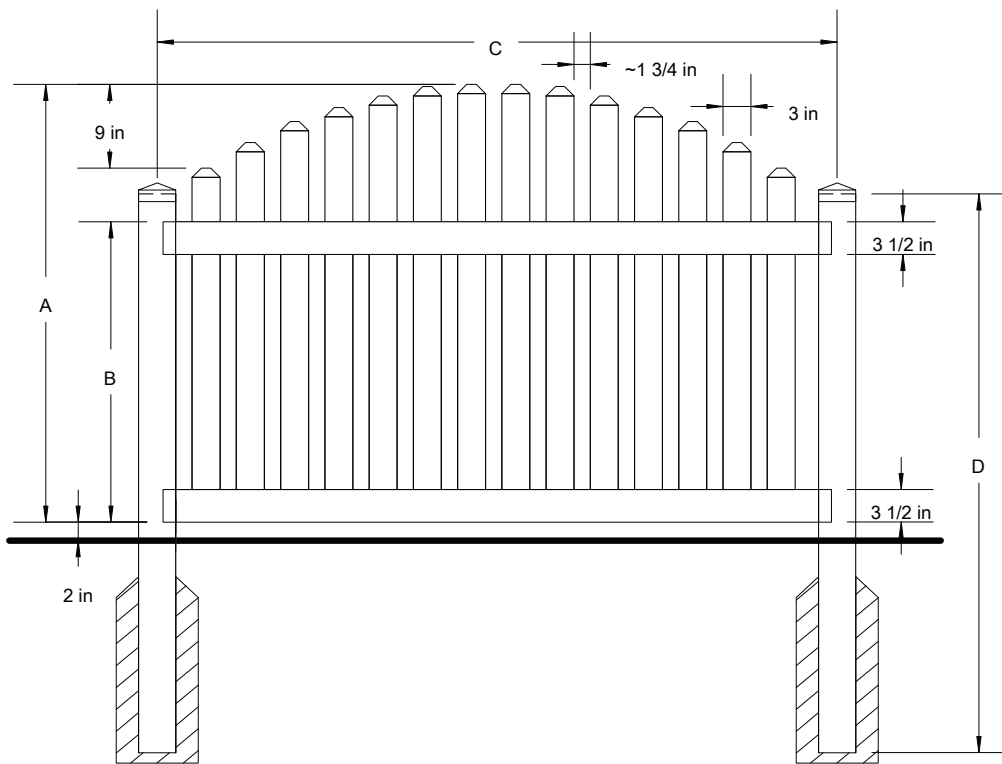

Z53 Routed Arched Picket

Contemporary Picket fences are constructed with both sides of the panels being exactly the same. The pickets are assembled through the rails instead of simply being attached to them. This creates a neighborhood friendly fence that is beautiful from each side.

THIS DRAWING IS CONFIDENTIAL AND THE PROPERTY OF SOUTHERN VINYL MANUFACTURING, LLC

	A	B	C	D
Tolerances Unless otherwise specified:				
Fractions: +/- 1/8"	4'	47"	32 3/4"	72 3/4"
Decimals: +/- .125"	5'	59"	44 3/4"	72"

THIS DRAWING IS CONFIDENTIAL AND THE PROPERTY OF SOUTHERN VINYL MANUFACTURING, LLC

	A	B	C-4'W	C-5'W	C-6'W	D	
Tolerances Unless otherwise specified:							
Fractions: +/- 1/8"	4'H	47"	32 3/4"	45 5/8"	57 5/8"	69 5/8"	35 7/8"
Decimals: +/- .125"	5'H	59"	44 3/4"	45 5/8"	57 5/8"	69 5/8"	47 7/8"

THIS DRAWING IS CONFIDENTIAL AND THE PROPERTY OF SOUTHERN VINYL MANUFACTURING, LLC

		A	B	C-8'W	C-10'W	C-12'W	D
Tolerances Unless otherwise specified: Fractions: +/- 1/8" Decimals: +/- .125"	4'H	47"	32 3/4"	46 5/8"	58 5/8"	70 5/8"	35 7/8"
	5'H	59"	44 3/4"	46 5/8"	58 5/8"	70 5/8"	47 7/8"