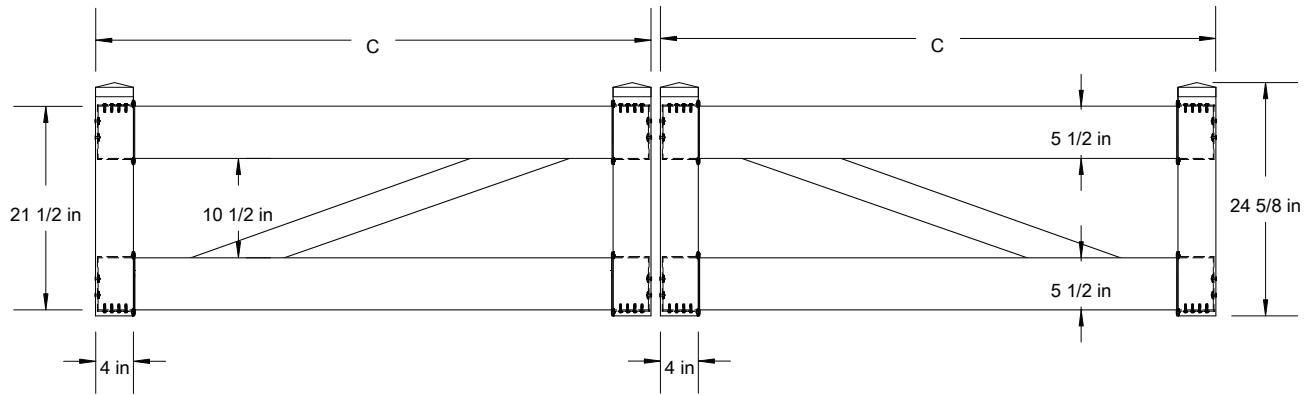

				C-4'W	C-5'W	C-6'W	
				45 5/8"	57 5/8"	69 5/8"	
Tolerances Unless otherwise specified:							
Fractions: +/- 1/8"							
Decimals: +/- .125"							

2 Rail (Double)

Our Post & Rail fence is available in many styles, colors and wood grain textures. We can make the perfect fence for your property without the expensive maintenance of wood.

THIS DRAWING IS CONFIDENTIAL AND THE PROPERTY OF SOUTHERN VINYL MANUFACTURING, LLC

			C-8'W	C-10'W	C-12'W	
			46 5/8"	58 5/8"	70 5/8"	
Tolerances Unless otherwise specified:						
Fractions: +/- 1/8"						
Decimals: +/- .125"						