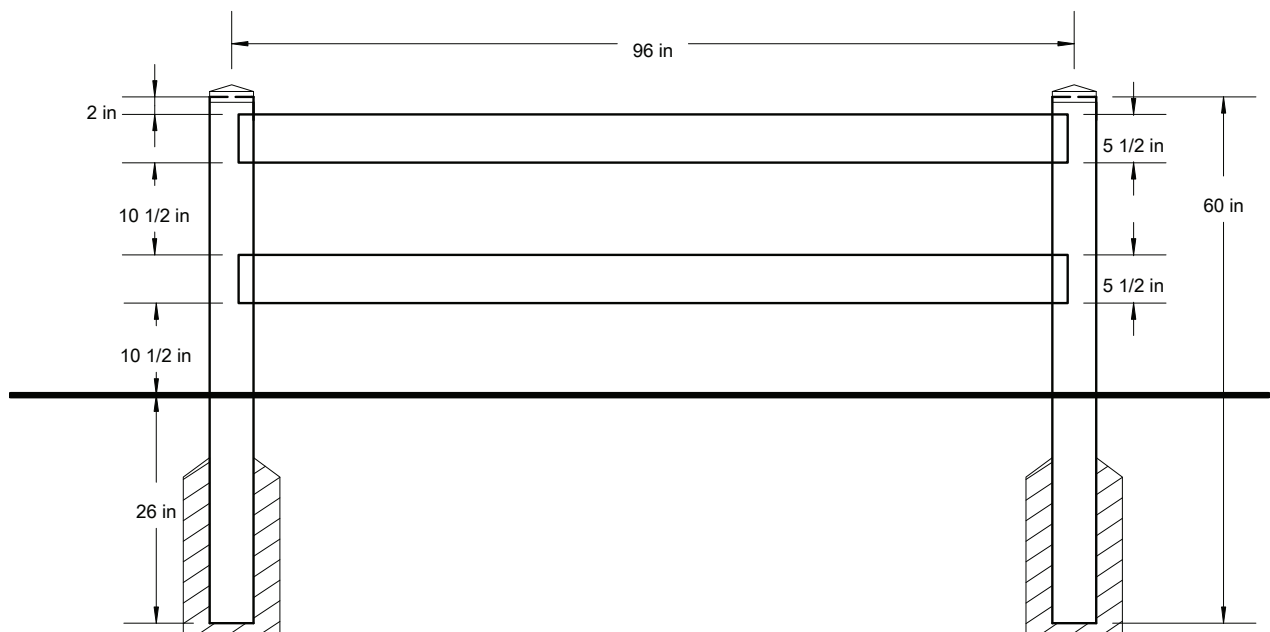

2 Rail

Our Post & Rail fence is available in many styles, colors and wood grain textures. We can make the perfect fence for your property without the expensive maintenance of wood.

THIS DRAWING IS CONFIDENTIAL AND THE PROPERTY OF SOUTHERN VINYL MANUFACTURING, LLC