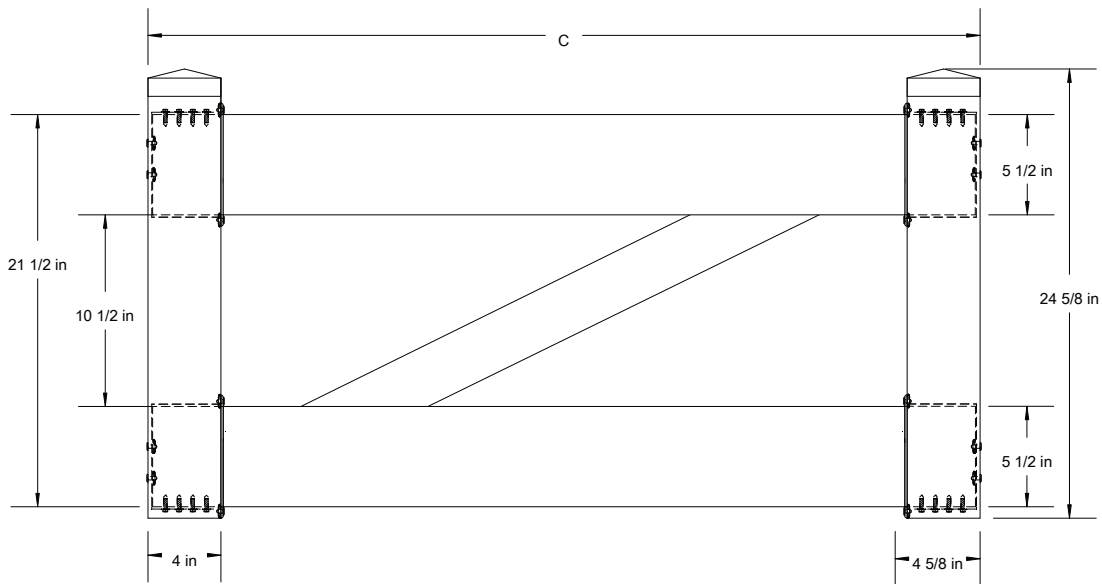

				C-4'W	C-5'W	C-6'W	
				45 5/8"	57 5/8"	69 5/8"	
Tolerances Unless otherwise specified:							
Fractions: +/- 1/8"							
Decimals: +/- .125"							

2 Rail (Double)

Our Post & Rail fence is available in many styles, colors and wood grain textures. We can make the perfect fence for your property without the expensive maintenance of wood.

THIS DRAWING IS CONFIDENTIAL AND THE PROPERTY OF SOUTHERN VINYL MANUFACTURING, LLC

			C-8'W	C-10'W	C-12'W	
			46 5/8"	58 5/8"	70 5/8"	
Tolerances Unless otherwise specified:						
Fractions: +/- 1/8"						
Decimals: +/- .125"						