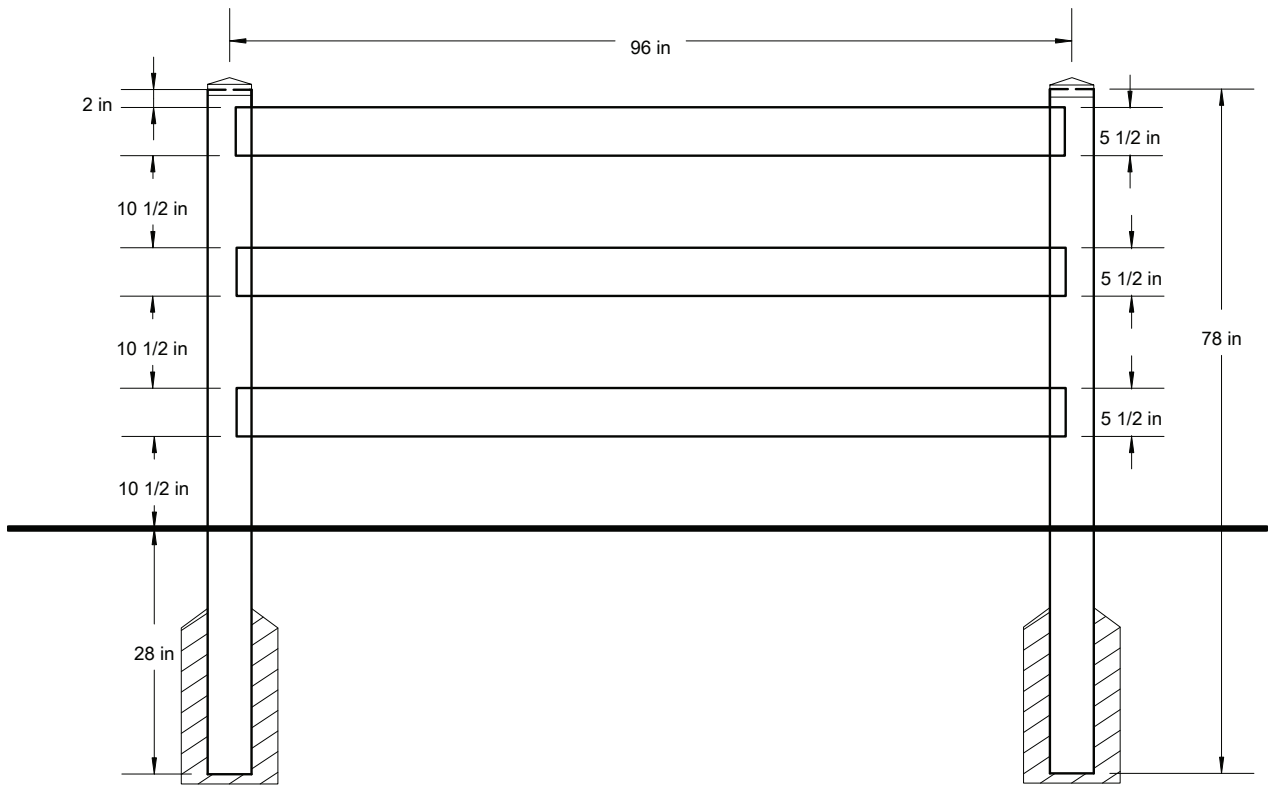

# 3 Rail (Walk)

Our Post & Rail fence is available in many styles, colors and wood grain textures. We can make the perfect fence for your property without the expensive maintenance of wood.

			C-4'W	C-5'W	C-6'W	
			45 5/8"	57 5/8"	69 5/8"	
Tolerances Unless otherwise specified:						
Fractions: +/- 1/8"						
Decimals: +/- .125"						

			C-8"W	C-10"W	C-12"W	
			46 5/8"	58 5/8"	70 5/8"	
Tolerances Unless otherwise specified:						
Fractions: +/- 1/8"						
Decimals: +/- .125"						