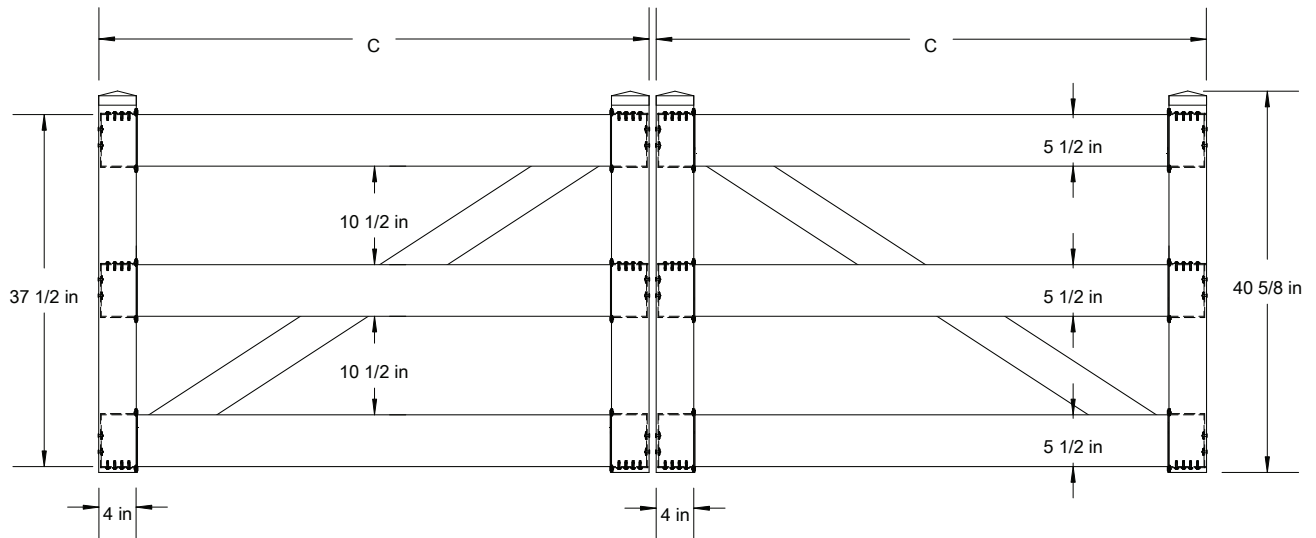

# 3 Rail (Walk)

Our Post & Rail fence is available in many styles, colors and wood grain textures. We can make the perfect fence for your property without the expensive maintenance of wood.

			C-4'W	C-5'W	C-6'W	
			45 5/8"	57 5/8"	69 5/8"	
Tolerances Unless otherwise specified:						
Fractions: +/- 1/8"						
Decimals: +/- .125"						

			C-8"W	C-10"W	C-12"W	
			46 5/8"	58 5/8"	70 5/8"	
Tolerances Unless otherwise specified:						
Fractions: +/- 1/8"						
Decimals: +/- .125"						