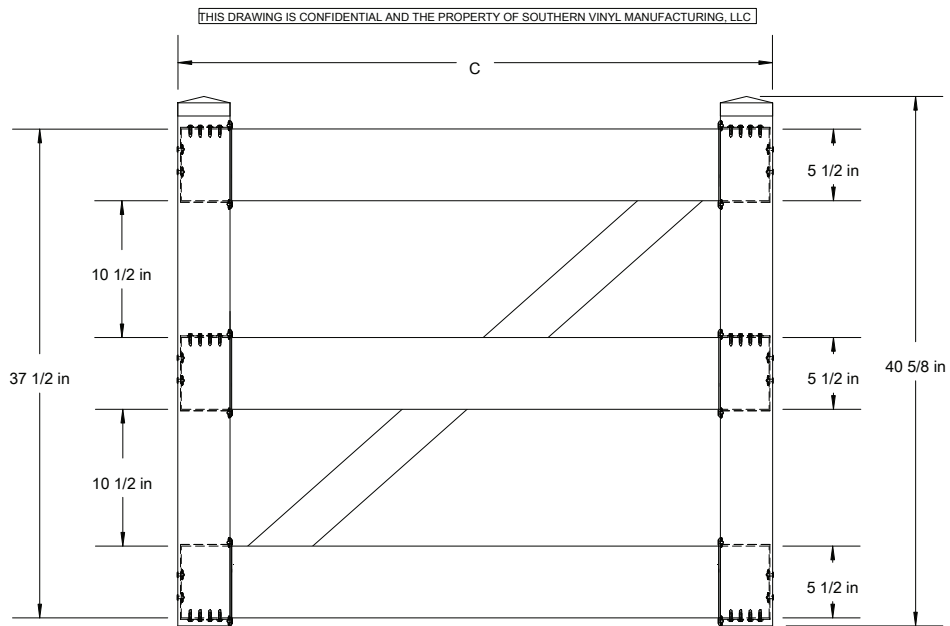

# 3 Rail (Walk)

Our Post & Rail fence is available in many styles, colors and wood grain textures. We can make the perfect fence for your property without the expensive maintenance of wood.

			C-4'W	C-5'W	C-6'W	
			45 5/8"	57 5/8"	69 5/8"	
Tolerances Unless otherwise specified:						
Fractions: +/- 1/8"						
Decimals: +/- .125"						

			C-8"W	C-10"W	C-12"W	
			46 5/8"	58 5/8"	70 5/8"	
Tolerances Unless otherwise specified:						
Fractions: +/- 1/8"						
Decimals: +/- .125"						