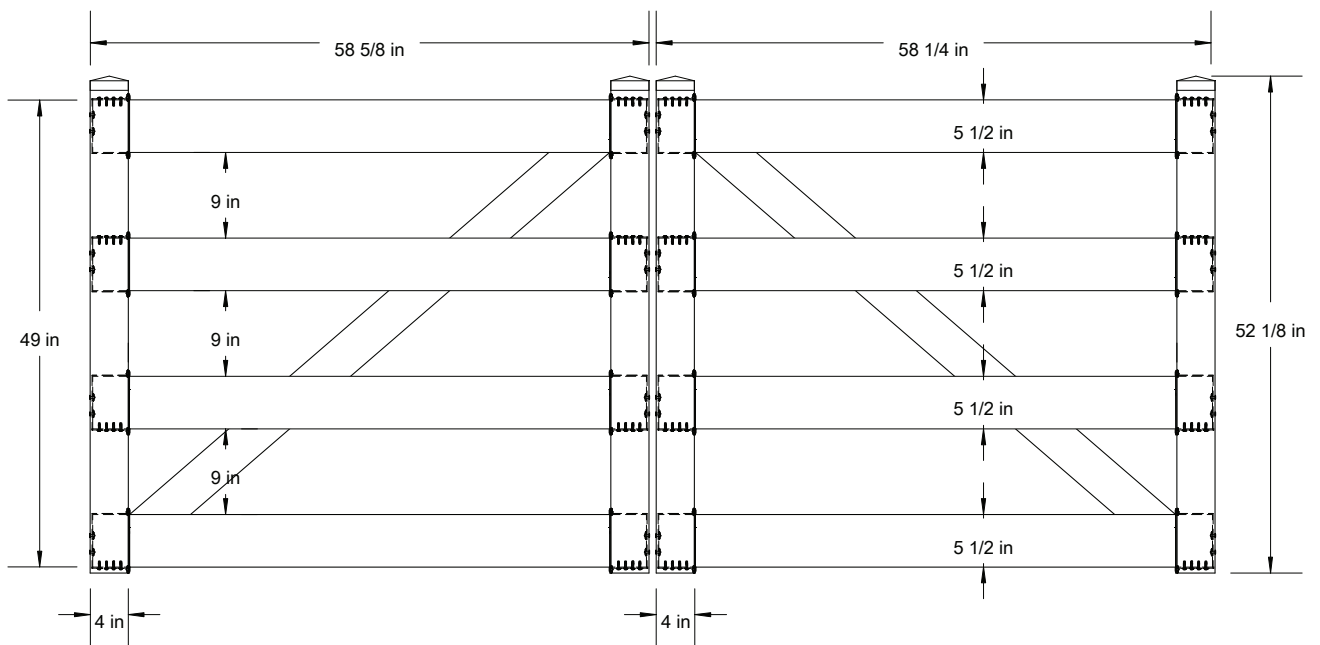

			C-4"W	C-5"W	C-6"W	
Tolerances Unless otherwise specified:			45 5/8"	57 5/8"	69 5/8"	
Fractions: +/- 1/8"						
Decimals: +/- .125"						

4 Rail (Double)

Our Post & Rail fence is available in many styles, colors and wood grain textures. We can make the perfect fence for your property without the expensive maintenance of wood.

THIS DRAWING IS CONFIDENTIAL AND THE PROPERTY OF SOUTHERN VINYL MANUFACTURING, LLC

			C-8"W	C-10"W	C-12"W
Tolerances Unless otherwise specified:			46 5/8"	58 5/8"	70 5/8"
Fractions: +/- 1/8"					
Decimals: +/- .125"					