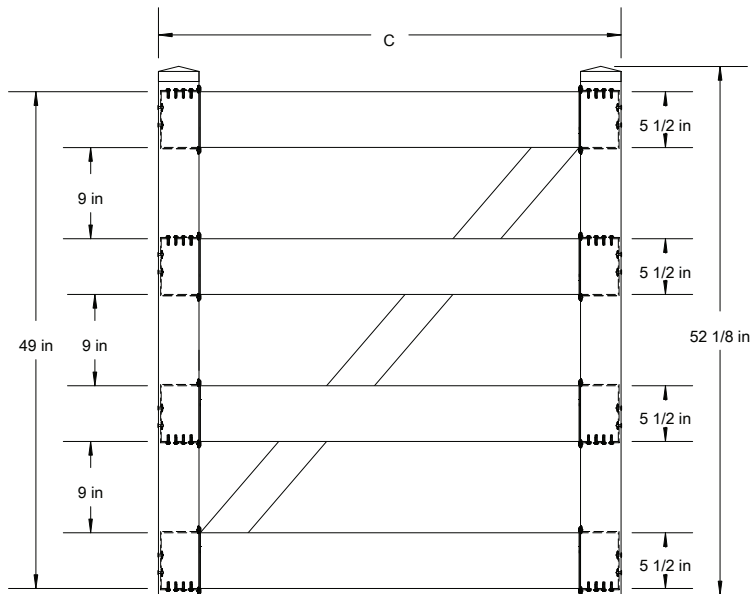

			C-4"W	C-5"W	C-6"W	
Tolerances Unless otherwise specified:			45 5/8"	57 5/8"	69 5/8"	
Fractions: +/- 1/8"						
Decimals: +/- .125"						

4 Rail (Double)

Our Post & Rail fence is available in many styles, colors and wood grain textures. We can make the perfect fence for your property without the expensive maintenance of wood.

THIS DRAWING IS CONFIDENTIAL AND THE PROPERTY OF SOUTHERN VINYL MANUFACTURING, LLC

			C-8"W	C-10"W	C-12"W
Tolerances Unless otherwise specified:			46 5/8"	58 5/8"	70 5/8"
Fractions: +/- 1/8"					
Decimals: +/- .125"					