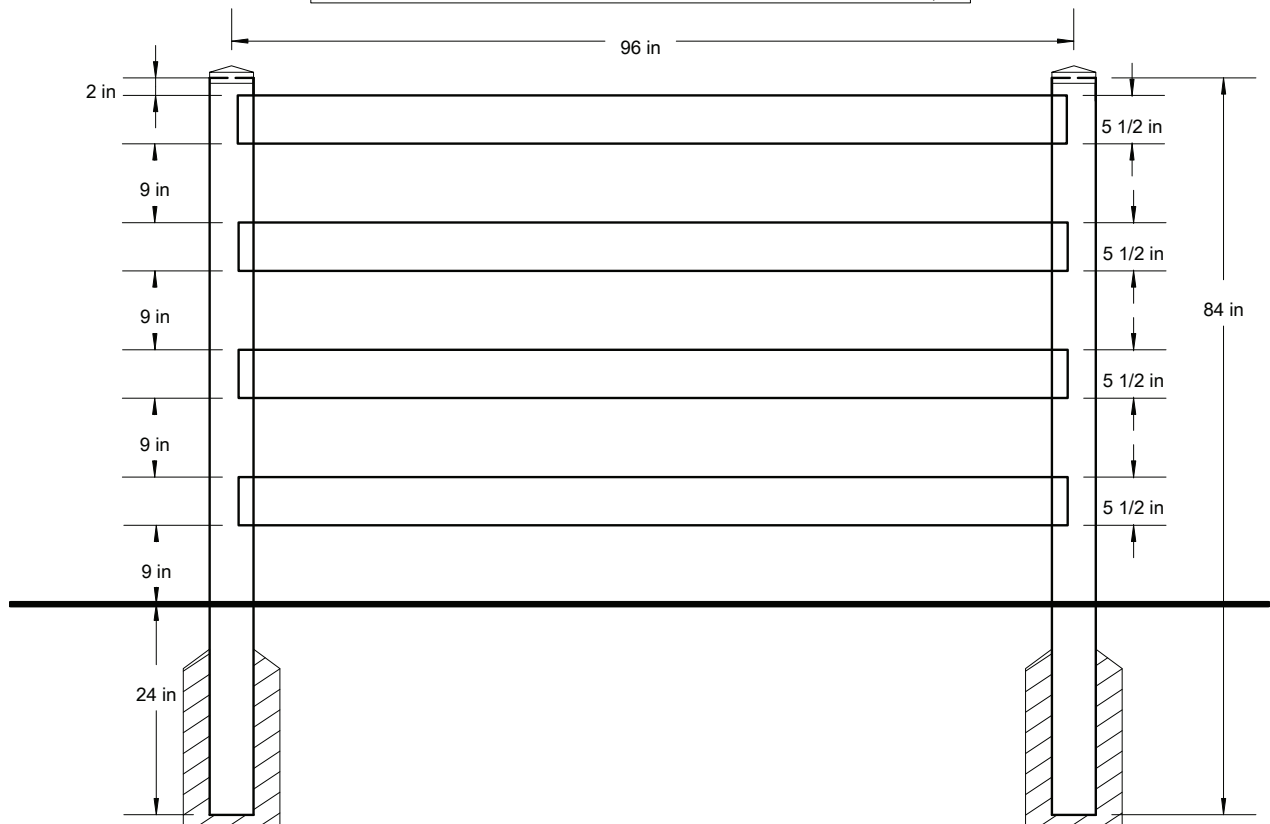

4 Rail

Our Post & Rail fence is available in many styles, colors and wood grain textures. We can make the perfect fence for your property without the expensive maintenance of wood.

THIS DRAWING IS CONFIDENTIAL AND THE PROPERTY OF SOUTHERN VINYL MANUFACTURING, LLC