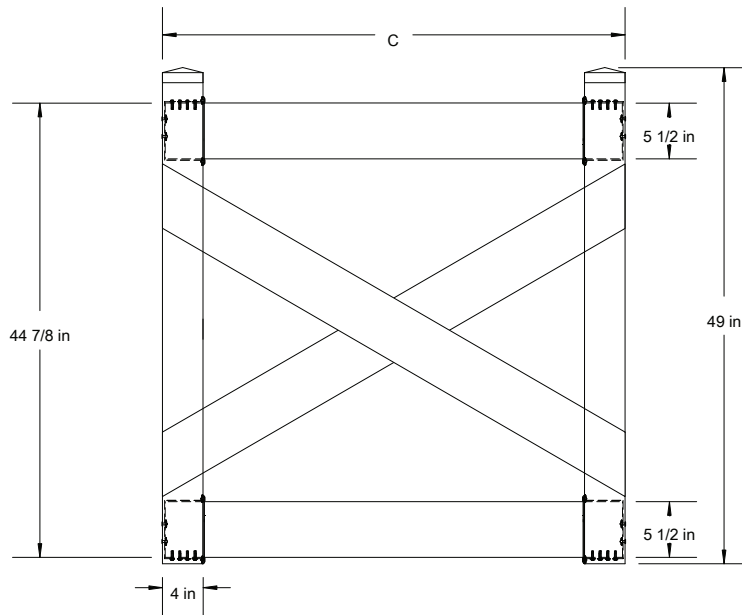

			C-4'W	C-5'W	C-6'W	
			45 5/8"	57 5/8"	69 5/8"	
Tolerances Unless otherwise specified:						
Fractions: +/- 1/8"						
Decimals: +/- .125"						

Crossbuck (Double)

Our Post & Rail fence is available in many styles, colors and wood grain textures. We can make the perfect fence for your property without the expensive maintenance of wood.

THIS DRAWING IS CONFIDENTIAL AND THE PROPERTY OF SOUTHERN VINYL MANUFACTURING, LLC

			C-8'W	C-10'W	C-12'W	
			46 5/8"	58 5/8"	70 5/8"	
Tolerances Unless otherwise specified:						
Fractions: +/- 1/8"						
Decimals: +/- .125"						