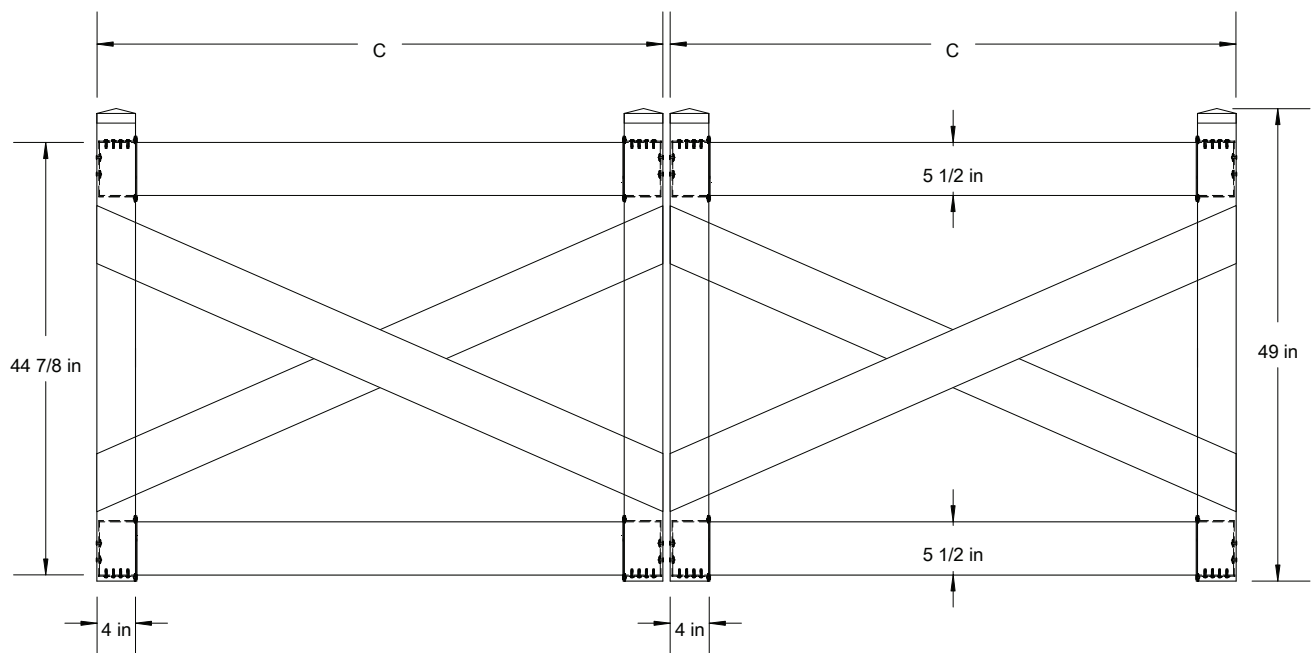

			C-4'W	C-5'W	C-6'W	
			45 5/8"	57 5/8"	69 5/8"	
Tolerances Unless otherwise specified:						
Fractions: +/- 1/8"						
Decimals: +/- .125"						

Crossbuck (Double)

Our Post & Rail fence is available in many styles, colors and wood grain textures. We can make the perfect fence for your property without the expensive maintenance of wood.

THIS DRAWING IS CONFIDENTIAL AND THE PROPERTY OF SOUTHERN VINYL MANUFACTURING, LLC

			C-8'W	C-10'W	C-12'W	
			46 5/8"	58 5/8"	70 5/8"	
Tolerances Unless otherwise specified:						
Fractions: +/- 1/8"						
Decimals: +/- .125"						