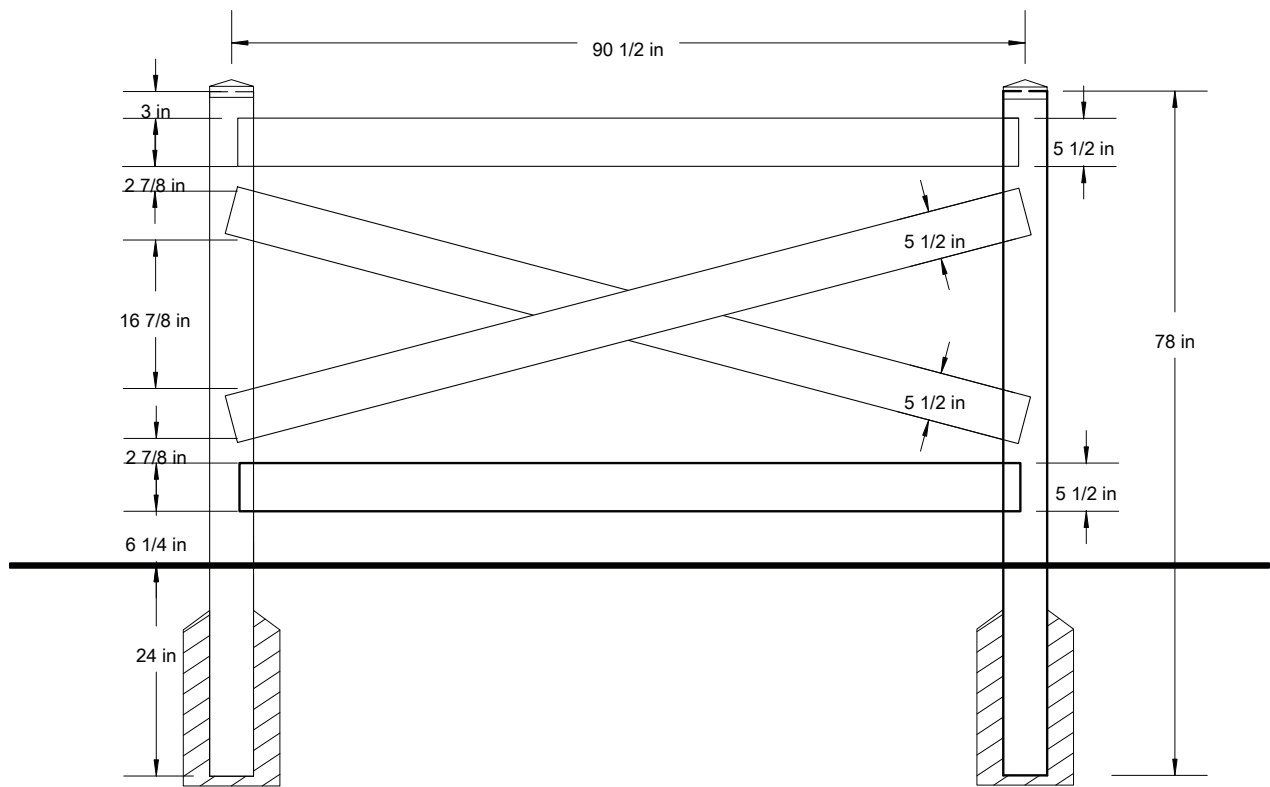

Crossbuck

Our Post & Rail fence is available in many styles, colors and wood grain textures. We can make the perfect fence for your property without the expensive maintenance of wood.

THIS DRAWING IS CONFIDENTIAL AND THE PROPERTY OF SOUTHERN VINYL MANUFACTURING, LLC