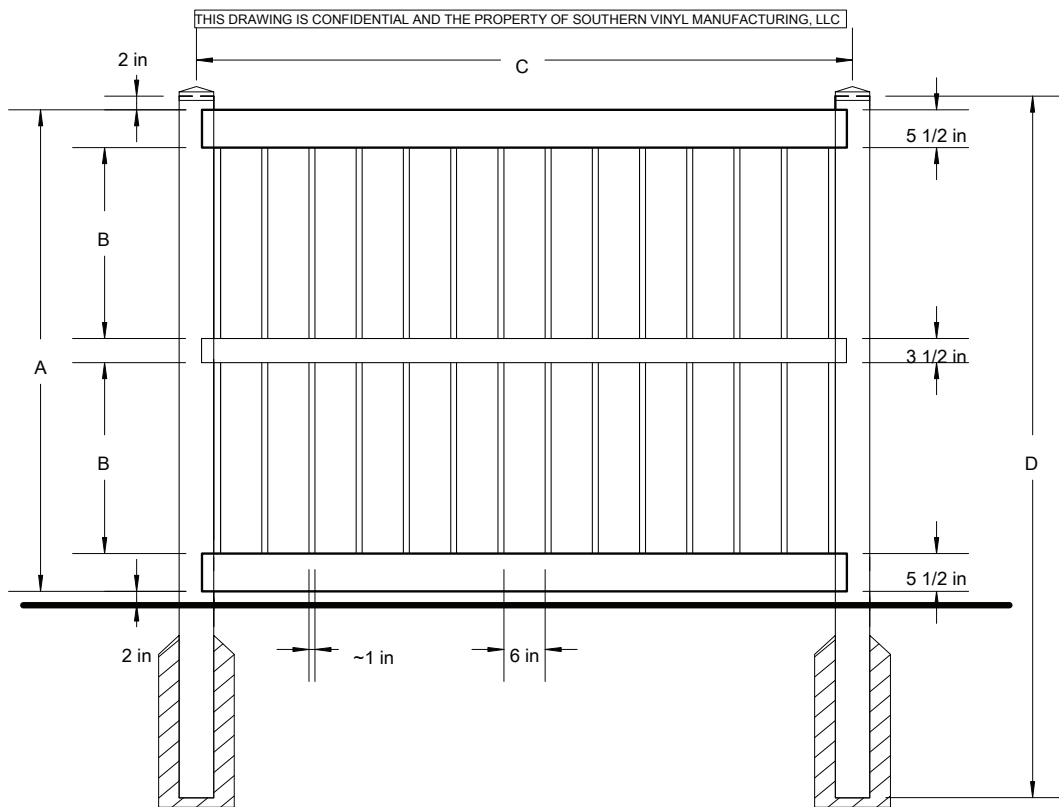

# Z09 w/ Mid-Rail

Semi-Privacy panels are specially designed to offer privacy without a "closed in" feeling. Our extensive selection offers open lattice styles, as well as the more secure "front to back" large picket styles.

# G09 w/ Mid-Rail (Walk)

Semi-Privacy panels are specially designed to offer privacy without a "closed in" feeling. Our extensive selection offers open lattice styles, as well as the more secure "front to back" large picket styles.

THIS DRAWING IS CONFIDENTIAL AND THE PROPERTY OF SOUTHERN VINYL MANUFACTURING, LLC

	A	B	C-4"W	C-5"W	C-6"W	D
Tolerances Unless otherwise specified: Fractions: +/- 1/8" Decimals: +/- .125"	5'H	58"	21 3/4"	45 5/8"	57 5/8"	61 1/8"
	6'H	70"	27 3/4"	45 5/8"	57 5/8"	73 1/8"

THIS DRAWING IS CONFIDENTIAL AND THE PROPERTY OF SOUTHERN VINYL MANUFACTURING, LLC

	A	B	C-8"W	C-10"W	C-12"W	D	
Tolerances Unless otherwise specified: Fractions: +/- 1/8" Decimals: +/- .125"	5'H	58"	21 3/4"	46 5/8"	58 5/8"	70 5/8"	61 1/8"
	6'H	70"	27 3/4"	46 5/8"	58 5/8"	70 5/8"	73 1/8"