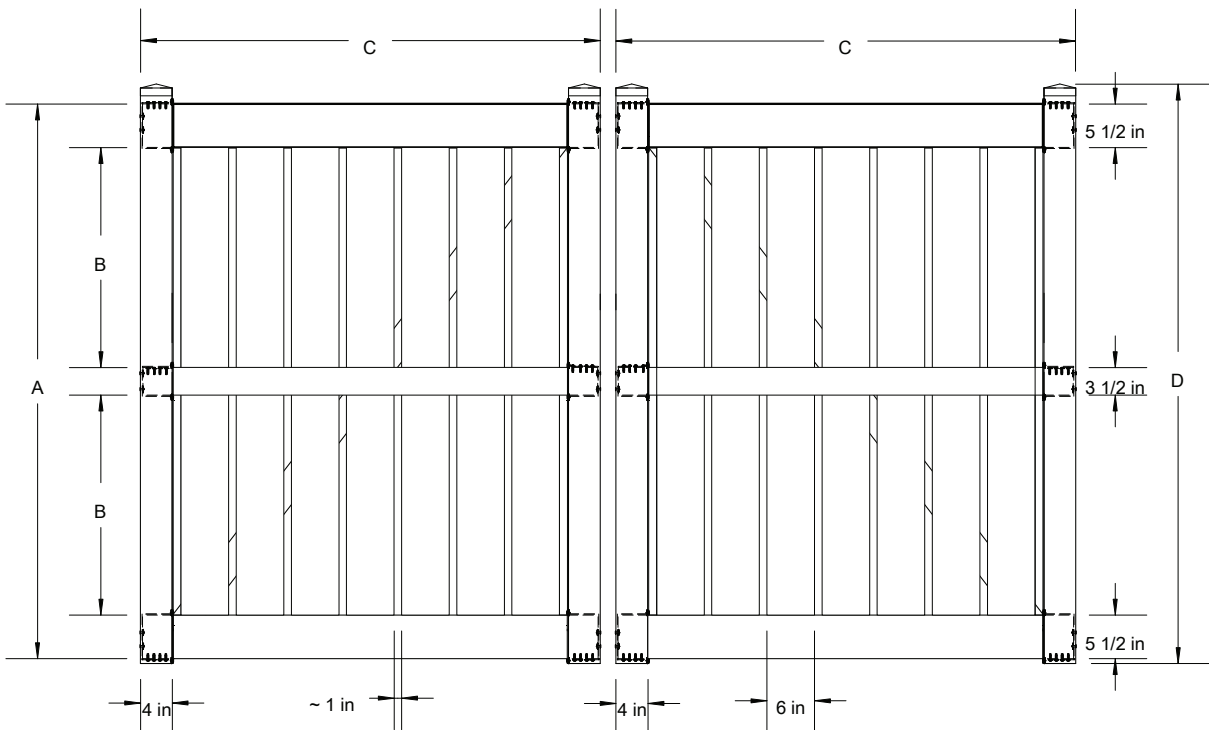

# G09 w/ Mid-Rail (Walk)

Semi-Privacy panels are specially designed to offer privacy without a "closed in" feeling. Our extensive selection offers open lattice styles, as well as the more secure "front to back" large picket styles.

THIS DRAWING IS CONFIDENTIAL AND THE PROPERTY OF SOUTHERN VINYL MANUFACTURING, LLC

	A	B	C-4"W	C-5"W	C-6"W	D
Tolerances Unless otherwise specified: Fractions: +/- 1/8" Decimals: +/- .125"	5'H	58"	21 3/4"	45 5/8"	57 5/8"	61 1/8"
	6'H	70"	27 3/4"	45 5/8"	57 5/8"	73 1/8"

# G09 w/ Mid-Rail (Double)

Semi-Privacy panels are specially designed to offer privacy without a "closed in" feeling. Our extensive selection offers open lattice styles, as well as the more secure "front to back" large picket styles.

THIS DRAWING IS CONFIDENTIAL AND THE PROPERTY OF SOUTHERN VINYL MANUFACTURING, LLC

	A	B	C-8"W	C-10"W	C-12"W	D	
Tolerances Unless otherwise specified: Fractions: +/- 1/8" Decimals: +/- .125"	5'H	58"	21 3/4"	46 5/8"	58 5/8"	70 5/8"	61 1/8"
	6'H	70"	27 3/4"	46 5/8"	58 5/8"	70 5/8"	73 1/8"