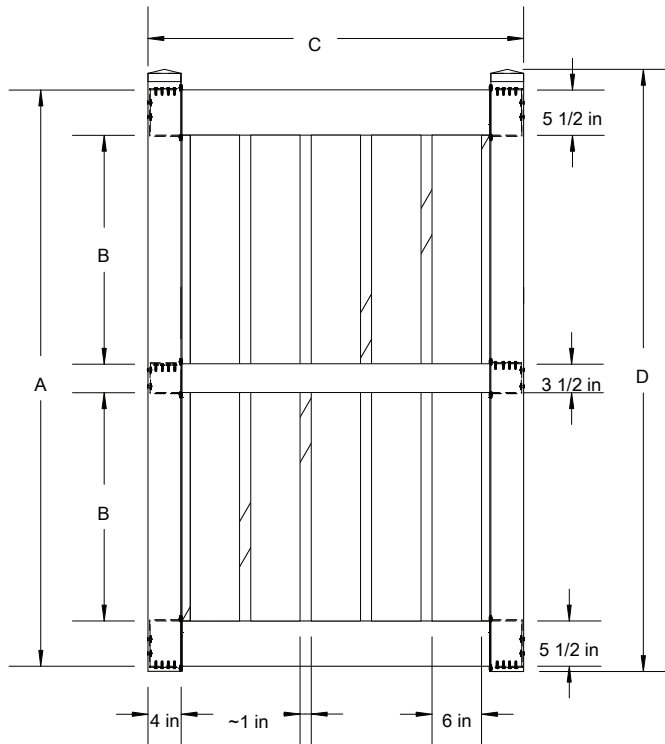

# Z09 w/ Mid-Rail

Semi-Privacy panels are specially designed to offer privacy without a "closed in" feeling. Our extensive selection offers open lattice styles, as well as the more secure "front to back" large picket styles.

	A	B	C	D	
Tolerances Unless otherwise specified:	5'	58"	21 3/4"	97 1/2"	96"
Fractions: +/- 1/8"	6'	70"	27 3/4"	97 1/2"	102"
Decimals: +/- .125"					

THIS DRAWING IS CONFIDENTIAL AND THE PROPERTY OF SOUTHERN VINYL MANUFACTURING, LLC

	A	B	C-4"W	C-5"W	C-6"W	D
Tolerances Unless otherwise specified: Fractions: +/- 1/8" Decimals: +/- .125"	5'H	58"	21 3/4"	45 5/8"	57 5/8"	61 1/8"
	6'H	70"	27 3/4"	45 5/8"	57 5/8"	73 1/8"

THIS DRAWING IS CONFIDENTIAL AND THE PROPERTY OF SOUTHERN VINYL MANUFACTURING, LLC

	A	B	C-8"W	C-10"W	C-12"W	D	
Tolerances Unless otherwise specified: Fractions: +/- 1/8" Decimals: +/- .125"	5'H	58"	21 3/4"	46 5/8"	58 5/8"	70 5/8"	61 1/8"
	6'H	70"	27 3/4"	46 5/8"	58 5/8"	70 5/8"	73 1/8"