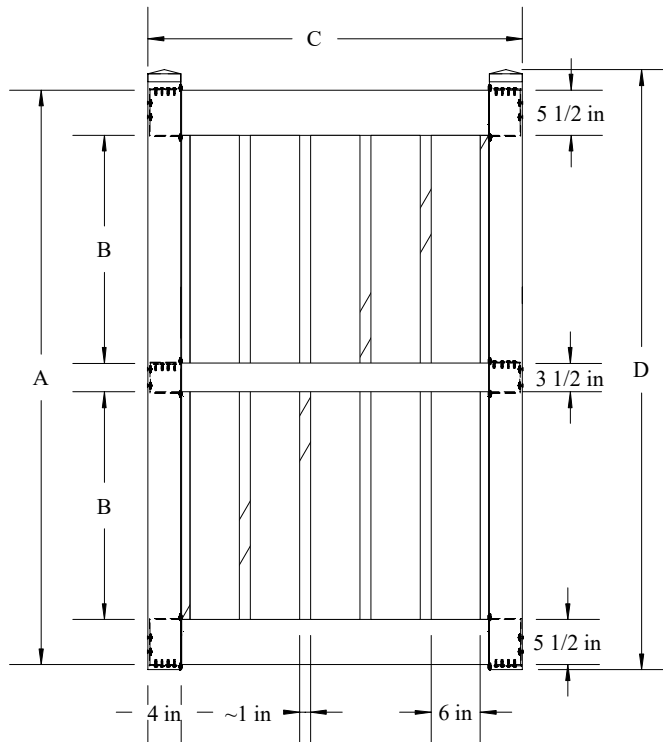

Z09 w/ Mid-Rail

Semi-Privacy panels are specially designed to offer privacy without a "closed in" feeling. Our extensive selection offers open lattice styles, as well as the more secure "front to back" large picket styles.

	A	B	C	D
Tolerances Unless otherwise specified:				
Fractions: +/- 1/8"	5'	58"	21 3/4"	97 1/2"
Decimals: +/- .125"	6'	70"	27 3/4"	102"

G09 w/ Mid-Rail (Walk)

Semi-Privacy panels are specially designed to offer privacy without a "closed in" feeling. Our extensive selection offers open lattice styles, as well as the more secure "front to back" large picket styles.

THIS DRAWING IS CONFIDENTIAL AND THE PROPERTY OF SOUTHERN VINYL MANUFACTURING, LLC

		A	B	C-4'W	C-5'W	C-6'W	D
Tolerances Unless otherwise specified Fractions: +/- 1/8" Decimals: +/- .125"	5'H	58"	21 3/4"	46 5/8"	58 5/8"	70 5/8"	61 1/8"
	6'H	70"	27 3/4"	46 5/8"	58 5/8"	70 5/8"	73 1/8"