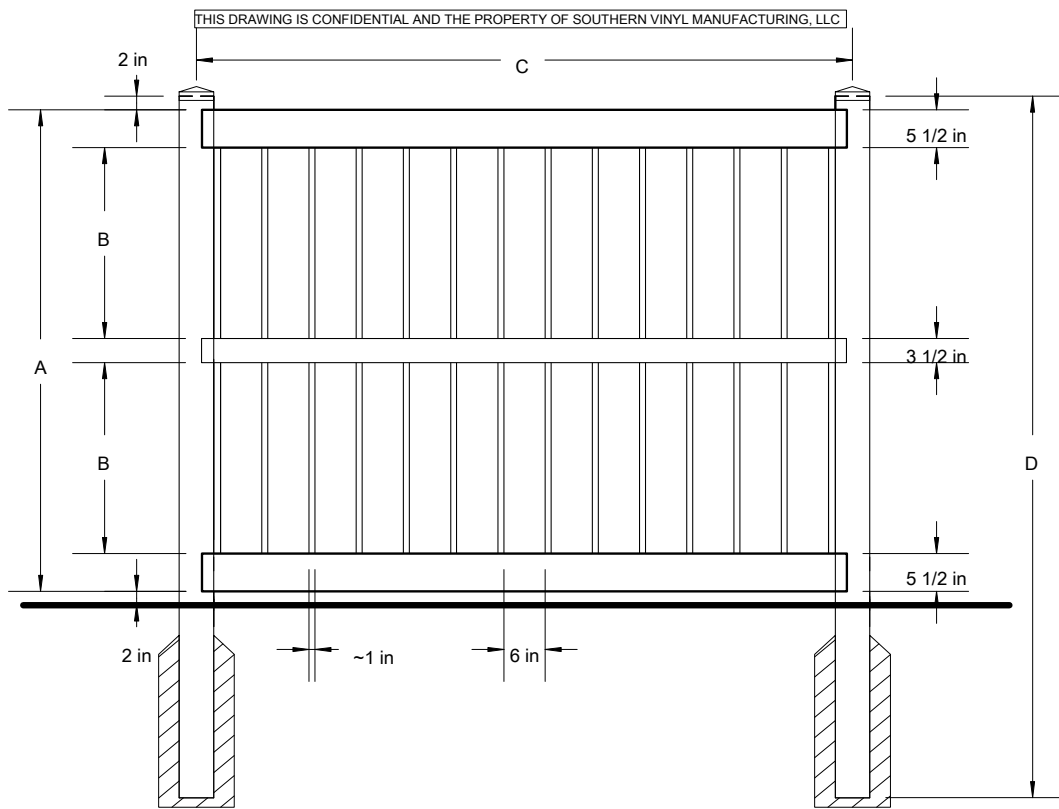

Z09 w/ Mid-Rail

Semi-Privacy panels are specially designed to offer privacy without a "closed in" feeling. Our extensive selection offers open lattice styles, as well as the more secure "front to back" large picket styles.

	A	B	C	D
Tolerances Unless otherwise specified:				
Fractions: +/- 1/8"	5'	58"	21 3/4"	97 1/2"
Decimals: +/- .125"	6'	70"	27 3/4"	102"

G09 w/ Mid-Rail (Walk)

Semi-Privacy panels are specially designed to offer privacy without a "closed in" feeling. Our extensive selection offers open lattice styles, as well as the more secure "front to back" large picket styles.

THIS DRAWING IS CONFIDENTIAL AND THE PROPERTY OF SOUTHERN VINYL MANUFACTURING, LLC

		A	B	C-4'W	C-5'W	C-6'W	D
Tolerances Unless otherwise specified Fractions: +/- 1/8" Decimals: +/- .125"	5'H	58"	21 3/4"	46 5/8"	58 5/8"	70 5/8"	61 1/8"
	6'H	70"	27 3/4"	46 5/8"	58 5/8"	70 5/8"	73 1/8"