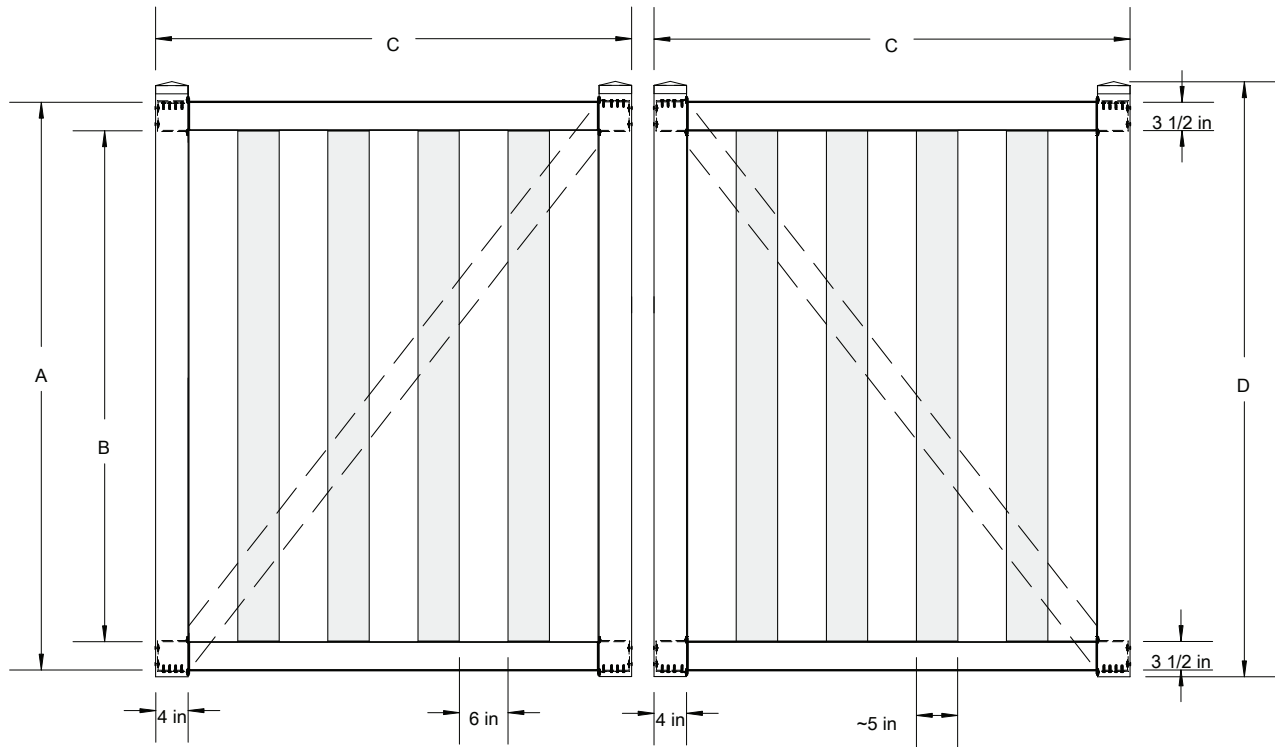

# G15 Shadowbox (Walk)

Semi-Privacy panels are specially designed to offer privacy without a "closed in" feeling. Our extensive selection offers open lattice styles, as well as the more secure "front to back" large picket styles.

THIS DRAWING IS CONFIDENTIAL AND THE PROPERTY OF SOUTHERN VINYL MANUFACTURING, LLC

	A	B	C-4"W	C-5"W	C-6"W	D	
Tolerances Unless otherwise specified: Fractions: +/- 1/8" Decimals: +/- .125"	4'H	46"	39"	45 5/8"	57 5/8"	69 5/8"	49 1/8"
	5'H	58"	51"	45 5/8"	57 5/8"	69 5/8"	61 1/8"
	6'H	70"	63"	45 5/8"	57 5/8"	69 5/8"	73 1/8"

# G15 Shadowbox (Double)

Semi-Privacy panels are specially designed to offer privacy without a "closed in" feeling. Our extensive selection offers open lattice styles, as well as the more secure "front to back" large picket styles.

THIS DRAWING IS CONFIDENTIAL AND THE PROPERTY OF SOUTHERN VINYL MANUFACTURING, LLC

		A	B	C-8'W	C-10'W	C-12'W	D
Tolerances Unless otherwise specified: Fractions: +/- 1/8" Decimals: +/- .125"	6'H	70"	63"	46 5/8"	58 5/8"	70 5/8"	73 1/4"