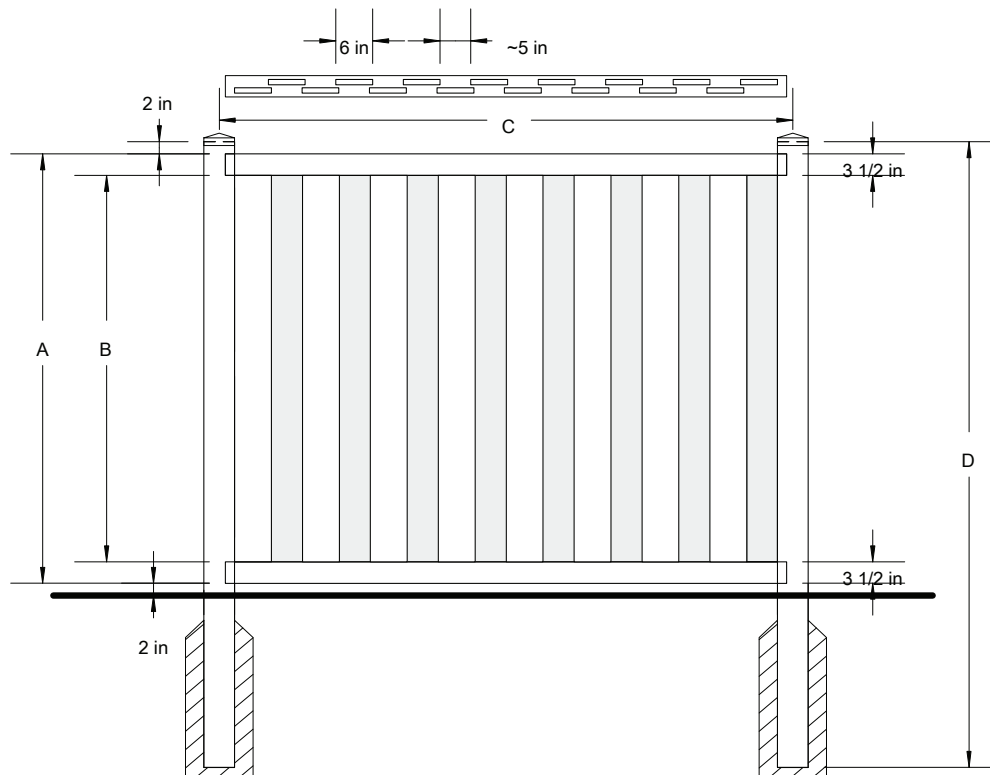

# Z15 Shadowbox

Semi-Privacy panels are specially designed to offer privacy without a "closed in" feeling. Our extensive selection offers open lattice styles, as well as the more secure "front to back" large picket styles.

THIS DRAWING IS CONFIDENTIAL AND THE PROPERTY OF SOUTHERN VINYL MANUFACTURING, LLC

	A	B	C	D	
Tolerances Unless otherwise specified:					
Fractions: +/- 1/8"	4'	46"	39"	95"	78"
Decimals: +/- .125"	5'	58"	51"	95"	96"
	6' w/ Mid	70"	63"	95"	102"

# G15 Shadowbox (Walk)

Semi-Privacy panels are specially designed to offer privacy without a "closed in" feeling. Our extensive selection offers open lattice styles, as well as the more secure "front to back" large picket styles.

THIS DRAWING IS CONFIDENTIAL AND THE PROPERTY OF SOUTHERN VINYL MANUFACTURING, LLC

	A	B	C-4"W	C-5"W	C-6"W	D	
Tolerances Unless otherwise specified: Fractions: +/- 1/8" Decimals: +/- .125"	4'H	46"	39"	45 5/8"	57 5/8"	69 5/8"	49 1/8"
	5'H	58"	51"	45 5/8"	57 5/8"	69 5/8"	61 1/8"
	6'H	70"	63"	45 5/8"	57 5/8"	69 5/8"	73 1/8"