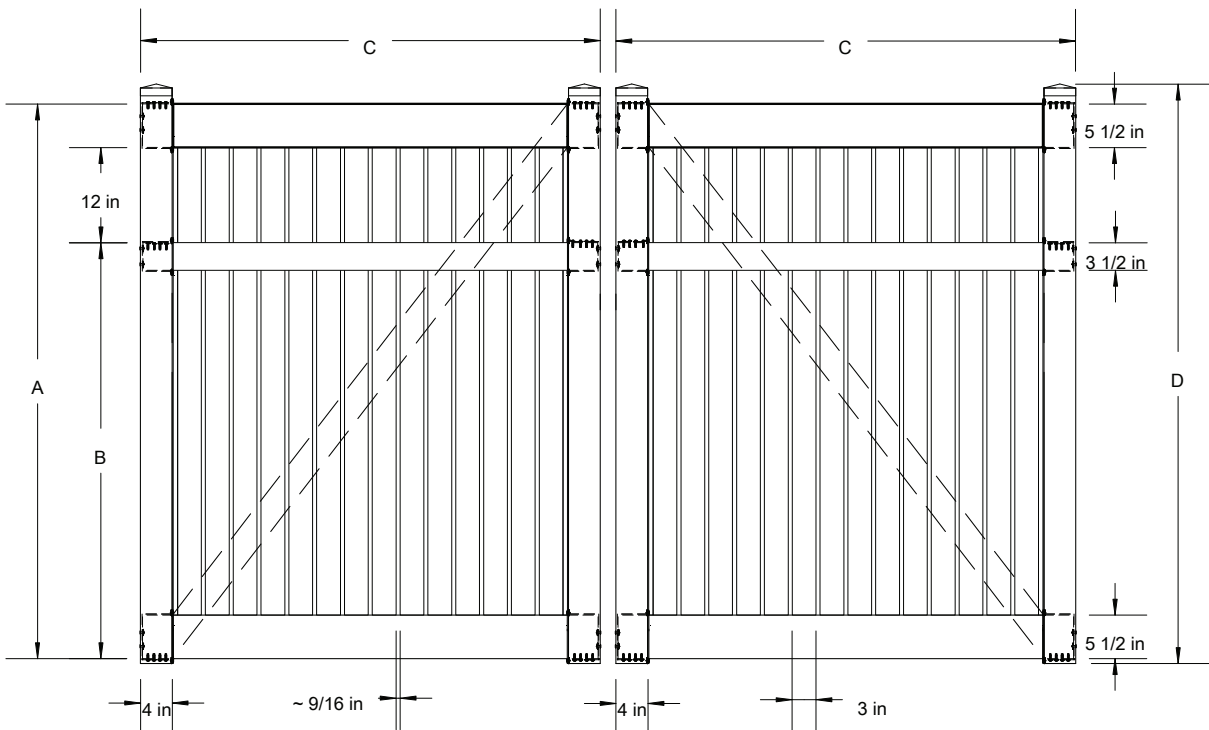

G37 3" Picket w/ Mid-Rail (Walk)

Semi-Privacy panels are specially designed to offer privacy without a "closed in" feeling. Our extensive selection offers open lattice styles, as well as the more secure "front to back" large picket styles.

THIS DRAWING IS CONFIDENTIAL AND THE PROPERTY OF SOUTHERN VINYL MANUFACTURING, LLC

| | A | B | C-4"W | C-5"W | C-6"W | D |
|--|-----|-----|---------|---------|---------|---------|
| Tolerances Unless otherwise specified: Fractions: +/- 1/8" Decimals: +/- .125" | 4'H | 46" | 28 1/2" | 45 5/8" | 57 5/8" | 69 5/8" |
| | 5'H | 58" | 40 1/2" | 45 5/8" | 57 5/8" | 61 1/8" |
| | 6'H | 70" | 52 1/2" | 45 5/8" | 57 5/8" | 69 5/8" |

G37 3" Picket w/ Mid-Rail (Double)

Semi-Privacy panels are specially designed to offer privacy without a "closed in" feeling. Our extensive selection offers open lattice styles, as well as the more secure "front to back" large picket styles.

THIS DRAWING IS CONFIDENTIAL AND THE PROPERTY OF SOUTHERN VINYL MANUFACTURING, LLC

| | A | B | C-8'W | C-10'W | C-12'W | D |
|--|-----|---------|---------|---------|---------|---------|
| 4'H | 46" | 28 1/2" | 46 5/8" | 58 5/8" | 70 5/8" | 49 1/8" |
| 5'H | 58" | 40 1/2" | 46 5/8" | 58 5/8" | 70 5/8" | 61 1/8" |
| 6'H | 70" | 52 1/2" | 46 5/8" | 58 5/8" | 70 5/8" | 73 1/8" |
| Tolerances Unless otherwise specified: Fractions: +/- 1/8" Decimals: +/- .125" | | | | | | |