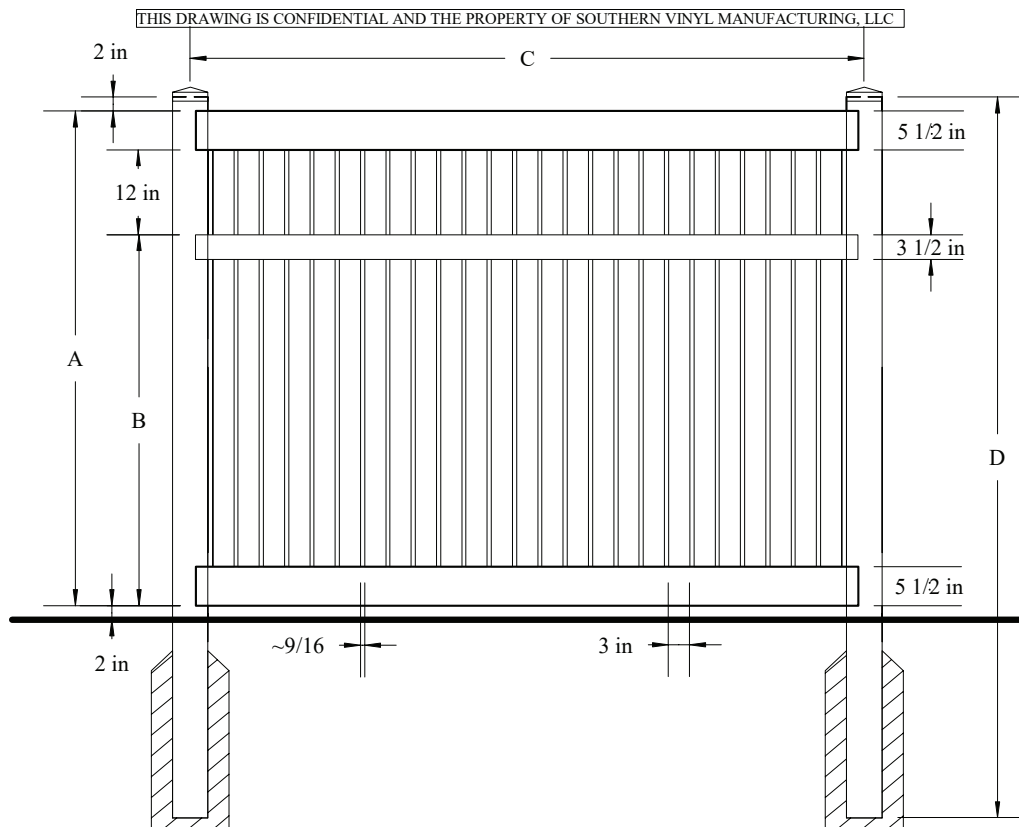

Z37 3" Picket w/ Mid-Rail

Semi-Privacy panels are specially designed to offer privacy without a "closed in" feeling. Our extensive selection offers open lattice styles, as well as the more secure "front to back" large picket styles.

G37 3" Picket w/ Mid-Rail (Walk)

Semi-Privacy panels are specially designed to offer privacy without a "closed in" feeling. Our extensive selection offers open lattice styles, as well as the more secure "front to back" large picket styles.

THIS DRAWING IS CONFIDENTIAL AND THE PROPERTY OF SOUTHERN VINYL MANUFACTURING, LLC

| | A | B | C-4"W | C-5"W | C-6"W | D |
|--|-----|-----|---------|---------|---------|---------|
| Tolerances Unless otherwise specified: Fractions: +/- 1/8" Decimals: +/- .125" | 4'H | 46" | 28 1/2" | 45 5/8" | 57 5/8" | 69 5/8" |
| | 5'H | 58" | 40 1/2" | 45 5/8" | 57 5/8" | 61 1/8" |
| | 6'H | 70" | 52 1/2" | 45 5/8" | 57 5/8" | 69 5/8" |

THIS DRAWING IS CONFIDENTIAL AND THE PROPERTY OF SOUTHERN VINYL MANUFACTURING, LLC

| | A | B | C-8'W | C-10'W | C-12'W | D |
|--|-----|---------|---------|---------|---------|---------|
| 4'H | 46" | 28 1/2" | 46 5/8" | 58 5/8" | 70 5/8" | 49 1/8" |
| 5'H | 58" | 40 1/2" | 46 5/8" | 58 5/8" | 70 5/8" | 61 1/8" |
| 6'H | 70" | 52 1/2" | 46 5/8" | 58 5/8" | 70 5/8" | 73 1/8" |
| Tolerances Unless otherwise specified: Fractions: +/- 1/8" Decimals: +/- .125" | | | | | | |