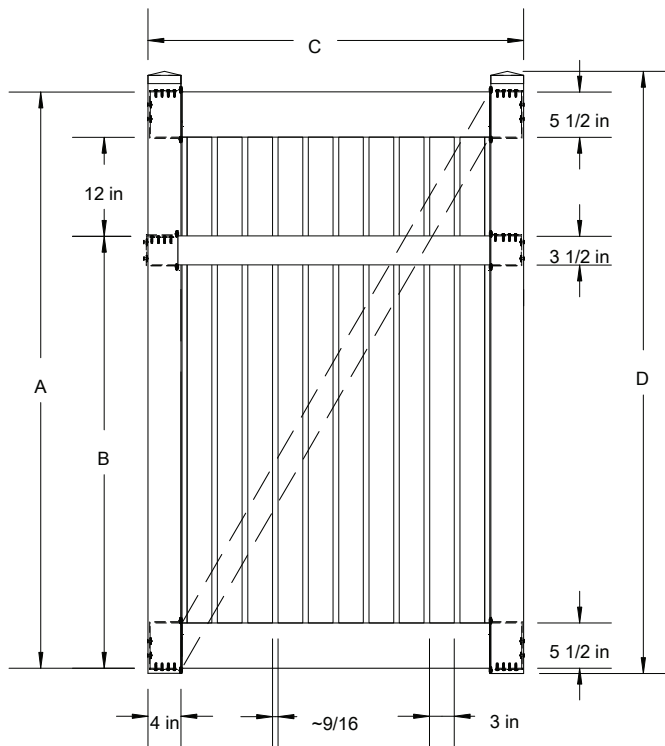

Z37 3" Picket w/ Mid-Rail

Semi-Privacy panels are specially designed to offer privacy without a "closed in" feeling. Our extensive selection offers open lattice styles, as well as the more secure "front to back" large picket styles.

G37 3" Picket w/ Mid-Rail (Walk)

Semi-Privacy panels are specially designed to offer privacy without a "closed in" feeling. Our extensive selection offers open lattice styles, as well as the more secure "front to back" large picket styles.

THIS DRAWING IS CONFIDENTIAL AND THE PROPERTY OF SOUTHERN VINYL MANUFACTURING, LLC

| | A | B | C-4"W | C-5"W | C-6"W | D |
|--|-----|-----|---------|---------|---------|---------|
| Tolerances Unless otherwise specified: Fractions: +/- 1/8" Decimals: +/- .125" | 4'H | 46" | 28 1/2" | 45 5/8" | 57 5/8" | 69 5/8" |
| | 5'H | 58" | 40 1/2" | 45 5/8" | 57 5/8" | 61 1/8" |
| | 6'H | 70" | 52 1/2" | 45 5/8" | 57 5/8" | 69 5/8" |

THIS DRAWING IS CONFIDENTIAL AND THE PROPERTY OF SOUTHERN VINYL MANUFACTURING, LLC

| | A | B | C-8'W | C-10'W | C-12'W | D |
|--|-----|---------|---------|---------|---------|---------|
| 4'H | 46" | 28 1/2" | 46 5/8" | 58 5/8" | 70 5/8" | 49 1/8" |
| 5'H | 58" | 40 1/2" | 46 5/8" | 58 5/8" | 70 5/8" | 61 1/8" |
| 6'H | 70" | 52 1/2" | 46 5/8" | 58 5/8" | 70 5/8" | 73 1/8" |
| Tolerances Unless otherwise specified: Fractions: +/- 1/8" Decimals: +/- .125" | | | | | | |