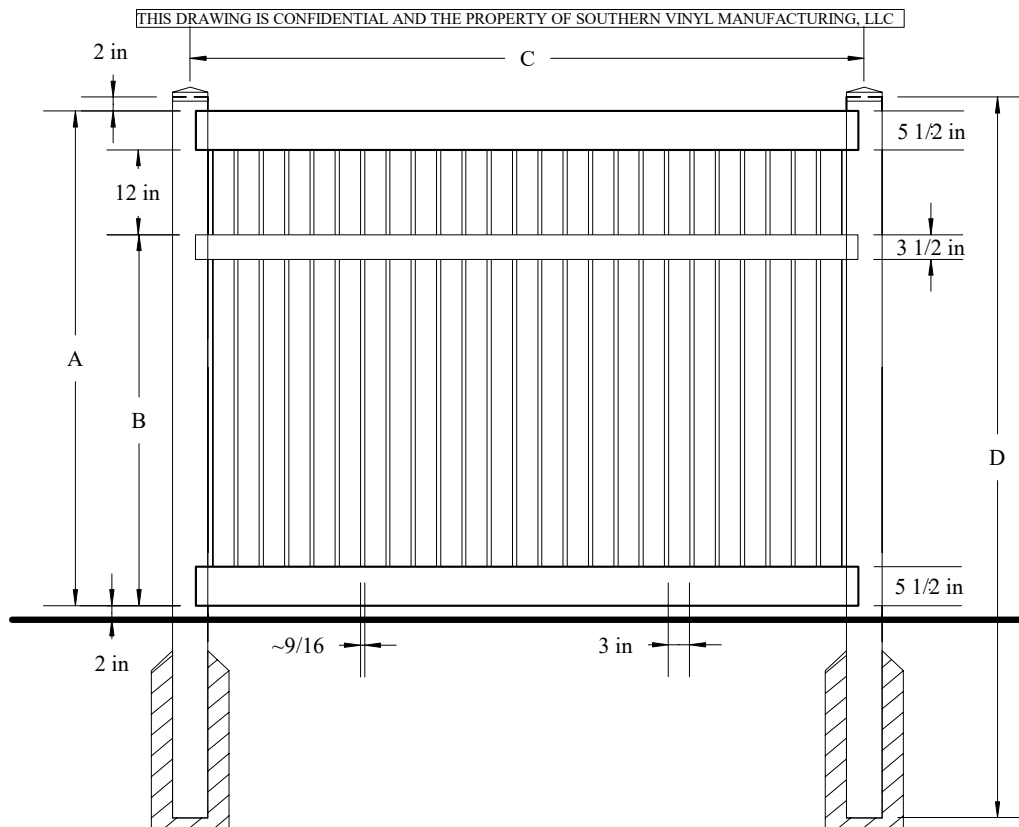

Z37 3" Picket

Semi-Privacy panels are specially designed to offer privacy without a "closed in" feeling. Our extensive selection offers open lattice styles, as well as the more secure "front to back" large picket styles.

	A	B	C	D
Tolerances Unless otherwise specified				
Fractions: +/- 1/8"	5'	58"	40 1/2"	97 1/2"
Decimals: +/- .125"	6'	70"	52 1/2"	102"

G37 3" Picket (Walk)

Semi-Privacy panels are specially designed to offer privacy without a "closed in" feeling. Our extensive selection offers open lattice styles, as well as the more secure "front to back" large picket styles.

THIS DRAWING IS CONFIDENTIAL AND THE PROPERTY OF SOUTHERN VINYL MANUFACTURING, LLC

		A	B	C-4'W	C-5'W	C-6'W	D
Tolerances Unless otherwise specified: Fractions: +/- 1/8" Decimals: +/- .125"	4'H	46"	28 1/2"	46 5/8"	58 5/8"	70 5/8"	49 1/8"
	5'H	58"	40 1/2"	46 5/8"	58 5/8"	70 5/8"	61 1/8"
	6'H	70"	52 1/2"	46 5/8"	58 5/8"	70 5/8"	73 1/8"