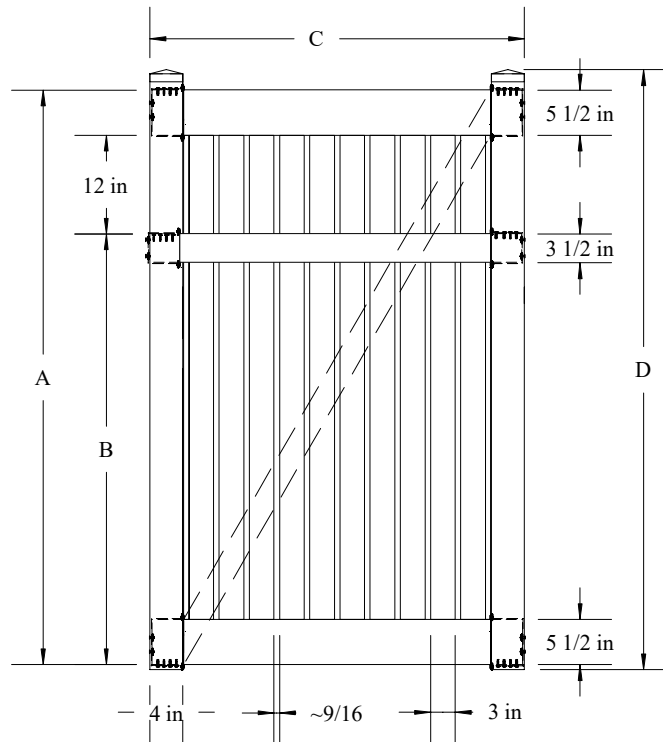

Z37 3" Picket

Semi-Privacy panels are specially designed to offer privacy without a "closed in" feeling. Our extensive selection offers open lattice styles, as well as the more secure "front to back" large picket styles.

	A	B	C	D
Tolerances Unless otherwise specified				
Fractions: +/- 1/8"	5'	58"	40 1/2"	97 1/2"
Decimals: +/- .125"	6'	70"	52 1/2"	102"

G37 3" Picket (Walk)

Semi-Privacy panels are specially designed to offer privacy without a "closed in" feeling. Our extensive selection offers open lattice styles, as well as the more secure "front to back" large picket styles.

THIS DRAWING IS CONFIDENTIAL AND THE PROPERTY OF SOUTHERN VINYL MANUFACTURING, LLC

		A	B	C-4'W	C-5'W	C-6'W	D
Tolerances Unless otherwise specified: Fractions: +/- 1/8" Decimals: +/- .125"	4'H	46"	28 1/2"	46 5/8"	58 5/8"	70 5/8"	49 1/8"
	5'H	58"	40 1/2"	46 5/8"	58 5/8"	70 5/8"	61 1/8"
	6'H	70"	52 1/2"	46 5/8"	58 5/8"	70 5/8"	73 1/8"