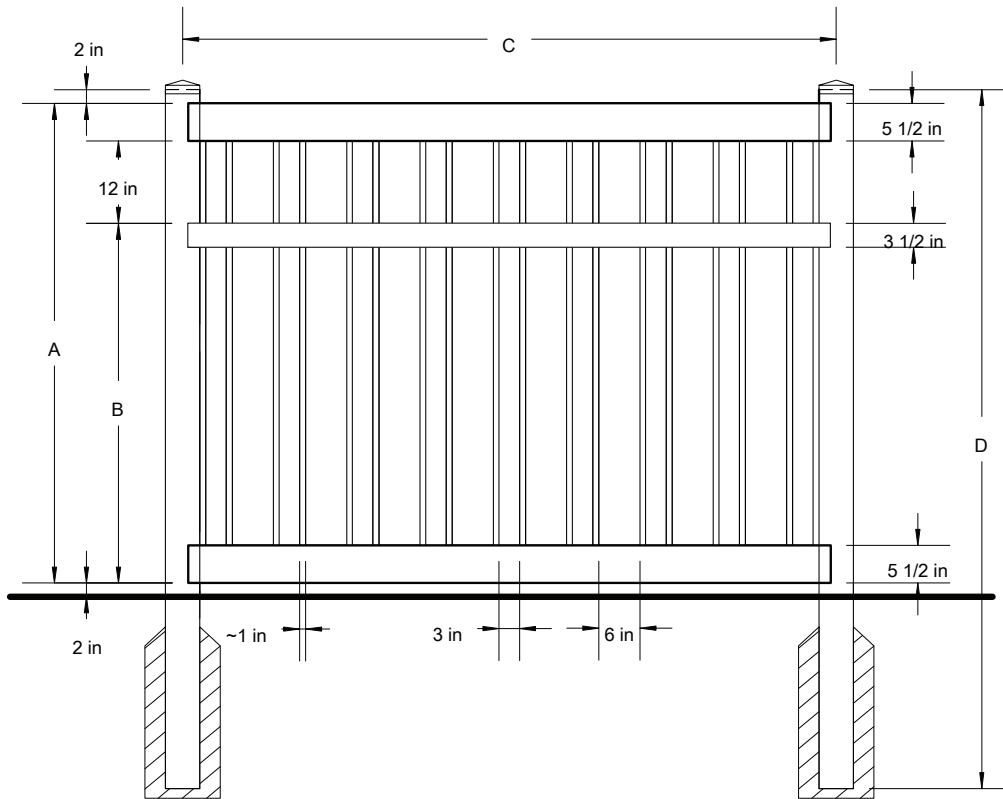

Z38 Alternating Picket

Semi-Privacy panels are specially designed to offer privacy without a "closed in" feeling. Our extensive selection offers open lattice styles, as well as the more secure "front to back" large picket styles.

THIS DRAWING IS CONFIDENTIAL AND THE PROPERTY OF SOUTHERN VINYL MANUFACTURING, LLC

	A	B	C	D	
Tolerances Unless otherwise specified:	4'	46"	28 1/2"	95 3/4"	78"
Fractions: +/- 1/8"	5'	58"	40 1/2"	95 3/4"	96"
Decimals: +/- .125"	6'	70"	52 1/2"	95 3/4"	102"

G38 Alternating Picket (Walk)

Semi-Privacy panels are specially designed to offer privacy without a "closed in" feeling. Our extensive selection offers open lattice styles, as well as the more secure "front to back" large picket styles.

THIS DRAWING IS CONFIDENTIAL AND THE PROPERTY OF SOUTHERN VINYL MANUFACTURING, LLC

	A	B	C-8'W	C-10'W	C-12'W	D
4'H	46"	28 1/2"	46 5/8"	58 5/8"	70 5/8"	49 1/8"
5'H	58"	40 1/2"	46 5/8"	58 5/8"	70 5/8"	61 1/8"
6'H	70"	52 1/2"	46 5/8"	58 5/8"	70 5/8"	73 1/8"
Tolerances Unless otherwise specified: Fractions: +/- 1/8" Decimals: +/- .125"						