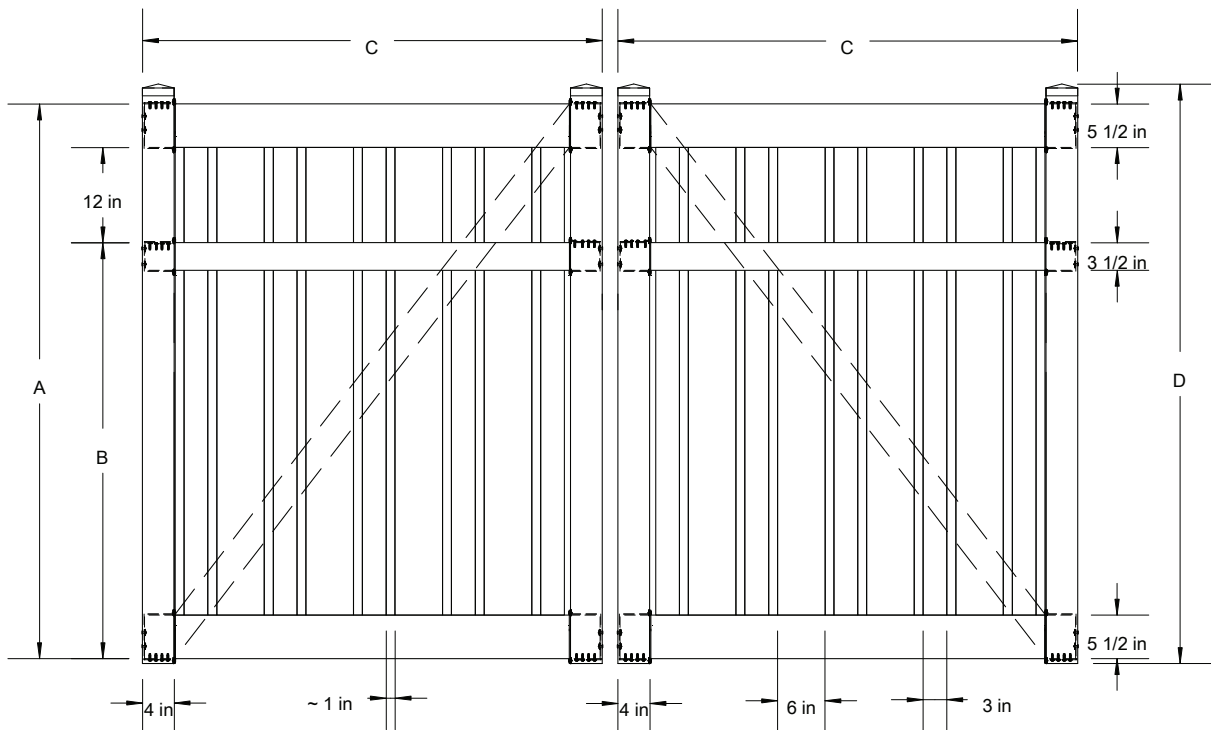

G38 Alternating Picket (Walk)

Semi-Privacy panels are specially designed to offer privacy without a "closed in" feeling. Our extensive selection offers open lattice styles, as well as the more secure "front to back" large picket styles.

THIS DRAWING IS CONFIDENTIAL AND THE PROPERTY OF SOUTHERN VINYL MANUFACTURING, LLC

	A	B	C-4"W	C-5"W	C-6"W	D
4'H	46"	28 1/2"	45 5/8"	57 5/8"	69 5/8"	49 1/8"
5'H	58"	40 1/2"	45 5/8"	57 5/8"	69 5/8"	61 1/8"
6'H	70"	52 1/2"	45 5/8"	57 5/8"	69 5/8"	73 1/8"

Tolerances Unless otherwise specified:
Fractions: +/- 1/8"
Decimals: +/- .125"

G38 Alternating Picket (Double)

Semi-Privacy panels are specially designed to offer privacy without a "closed in" feeling. Our extensive selection offers open lattice styles, as well as the more secure "front to back" large picket styles.

THIS DRAWING IS CONFIDENTIAL AND THE PROPERTY OF SOUTHERN VINYL MANUFACTURING, LLC

	A	B	C-8'W	C-10'W	C-12'W	D
4'H	46"	28 1/2"	46 5/8"	58 5/8"	70 5/8"	49 1/8"
5'H	58"	40 1/2"	46 5/8"	58 5/8"	70 5/8"	61 1/8"
6'H	70"	52 1/2"	46 5/8"	58 5/8"	70 5/8"	73 1/8"
Tolerances Unless otherwise specified: Fractions: +/- 1/8" Decimals: +/- .125"						