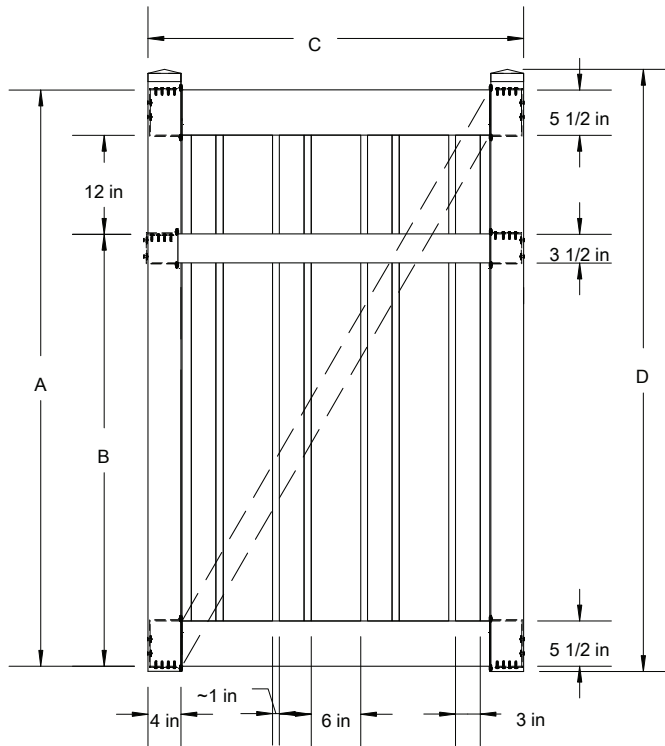

G38 Alternating Picket (Walk)

Semi-Privacy panels are specially designed to offer privacy without a "closed in" feeling. Our extensive selection offers open lattice styles, as well as the more secure "front to back" large picket styles.

THIS DRAWING IS CONFIDENTIAL AND THE PROPERTY OF SOUTHERN VINYL MANUFACTURING, LLC

	A	B	C-4"W	C-5"W	C-6"W	D
4'H	46"	28 1/2"	45 5/8"	57 5/8"	69 5/8"	49 1/8"
5'H	58"	40 1/2"	45 5/8"	57 5/8"	69 5/8"	61 1/8"
6'H	70"	52 1/2"	45 5/8"	57 5/8"	69 5/8"	73 1/8"