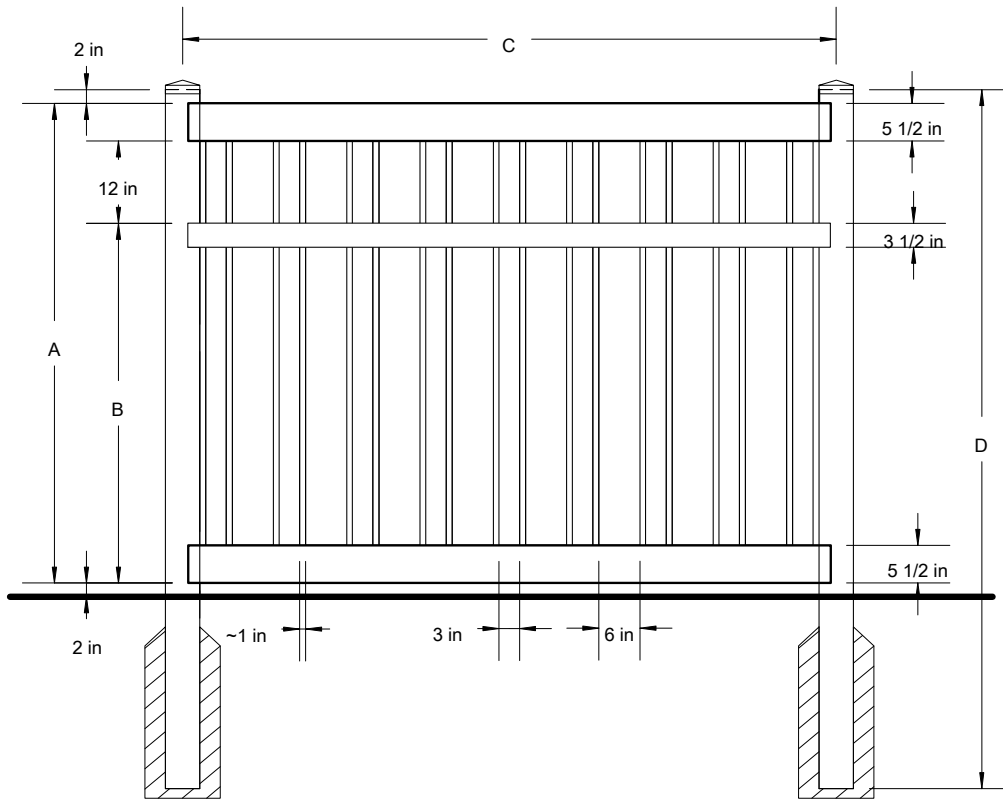

# Z38 Alternating Picket

Semi-Privacy panels are specially designed to offer privacy without a "closed in" feeling. Our extensive selection offers open lattice styles, as well as the more secure "front to back" large picket styles.

THIS DRAWING IS CONFIDENTIAL AND THE PROPERTY OF SOUTHERN VINYL MANUFACTURING, LLC

	A	B	C	D	
Tolerances Unless otherwise specified:	4'	46"	28 1/2"	95 3/4"	78"
Fractions: +/- 1/8"	5'	58"	40 1/2"	95 3/4"	96"
Decimals: +/- .125"	6'	70"	52 1/2"	95 3/4"	102"

# G38 Alternating Picket (Walk)

Semi-Privacy panels are specially designed to offer privacy without a "closed in" feeling. Our extensive selection offers open lattice styles, as well as the more secure "front to back" large picket styles.

THIS DRAWING IS CONFIDENTIAL AND THE PROPERTY OF SOUTHERN VINYL MANUFACTURING, LLC

		A	B	C-4'W	C-5'W	C-6'W	D
Tolerances Unless otherwise specified: Fractions: +/- 1/8" Decimals: +/- .125"	4'H	46"	28 1/2"	46 5/8"	58 5/8"	70 5/8"	49 1/8"
	5'H	58"	40 1/2"	46 5/8"	58 5/8"	70 5/8"	61 1/8"
	6'H	70"	52 1/2"	46 5/8"	58 5/8"	70 5/8"	73 1/8"