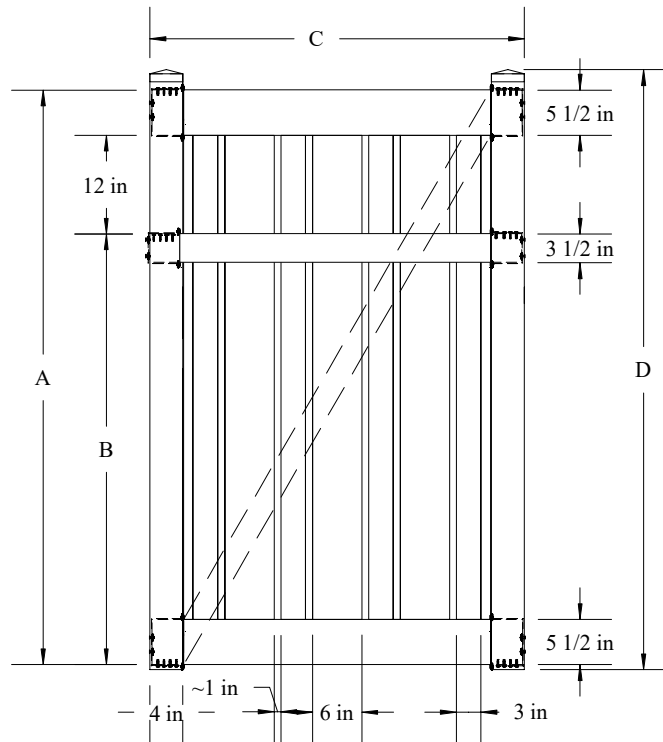

# Z38 Alternating Picket

Semi-Privacy panels are specially designed to offer privacy without a "closed in" feeling. Our extensive selection offers open lattice styles, as well as the more secure "front to back" large picket styles.

THIS DRAWING IS CONFIDENTIAL AND THE PROPERTY OF SOUTHERN VINYL MANUFACTURING, LLC

	A	B	C	D	
Tolerances Unless otherwise specified:	4'	46"	28 1/2"	95 3/4"	78"
Fractions: +/- 1/8"	5'	58"	40 1/2"	95 3/4"	96"
Decimals: +/- .125"	6'	70"	52 1/2"	95 3/4"	102"

# G38 Alternating Picket (Walk)

Semi-Privacy panels are specially designed to offer privacy without a "closed in" feeling. Our extensive selection offers open lattice styles, as well as the more secure "front to back" large picket styles.

THIS DRAWING IS CONFIDENTIAL AND THE PROPERTY OF SOUTHERN VINYL MANUFACTURING, LLC

		A	B	C-4'W	C-5'W	C-6'W	D
Tolerances Unless otherwise specified: Fractions: +/- 1/8" Decimals: +/- .125"	4'H	46"	28 1/2"	46 5/8"	58 5/8"	70 5/8"	49 1/8"
	5'H	58"	40 1/2"	46 5/8"	58 5/8"	70 5/8"	61 1/8"
	6'H	70"	52 1/2"	46 5/8"	58 5/8"	70 5/8"	73 1/8"