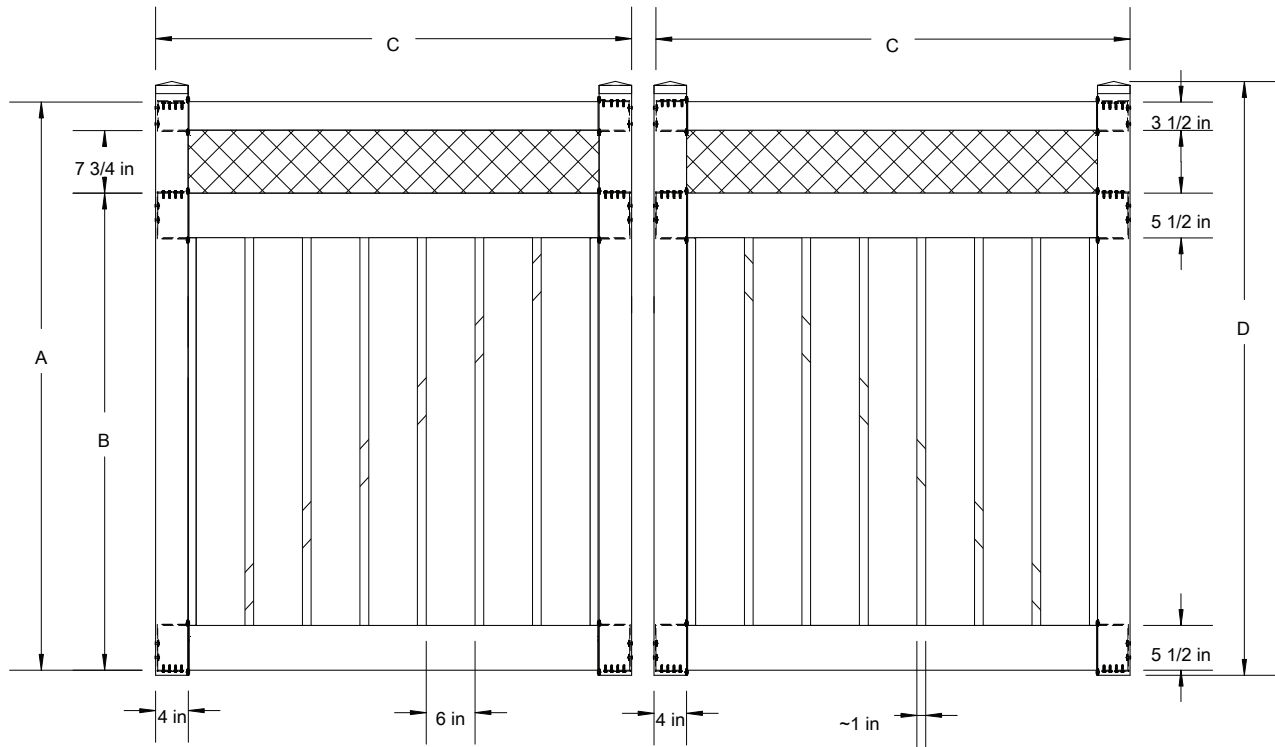

	A	B	C	D	
Tolerances Unless otherwise specified:	5'	58"	46 3/4"	95 3/4"	96"
Fractions: +/- 1/8"	6'	70"	58 3/4"	95 3/4"	102"
Decimals: +/- .125"					

G39 w/ Lattice (Walk)

Semi-Privacy panels are specially designed to offer privacy without a "closed in" feeling. Our extensive selection offers open lattice styles, as well as the more secure "front to back" large picket styles.

THIS DRAWING IS CONFIDENTIAL AND THE PROPERTY OF SOUTHERN VINYL MANUFACTURING, LLC

	A	B	C-4'W	C-5'W	C-6'W	D
Tolerances Unless otherwise specified: Fractions: +/- 1/8" Decimals: +/- .125"	5'H	58"	45 5/8"	57 5/8"	69 5/8"	61 1/8"
	6'H	70"	45 5/8"	57 5/8"	69 5/8"	73 1/8"

G39 w/ Lattice (Double)

Semi-Privacy panels are specially designed to offer privacy without a "closed in" feeling. Our extensive selection offers open lattice styles, as well as the more secure "front to back" large picket styles.

THIS DRAWING IS CONFIDENTIAL AND THE PROPERTY OF SOUTHERN VINYL MANUFACTURING, LLC

	A	B	C-8"W	C-10"W	C-12"W	D
Tolerances Unless otherwise specified: Fractions: +/- 1/8" Decimals: +/- .125"	5'H	58"	46 3/4"	46 5/8"	58 5/8"	61 1/8"
	6'H	70"	58 3/4"	46 5/8"	58 5/8"	73 1/8"