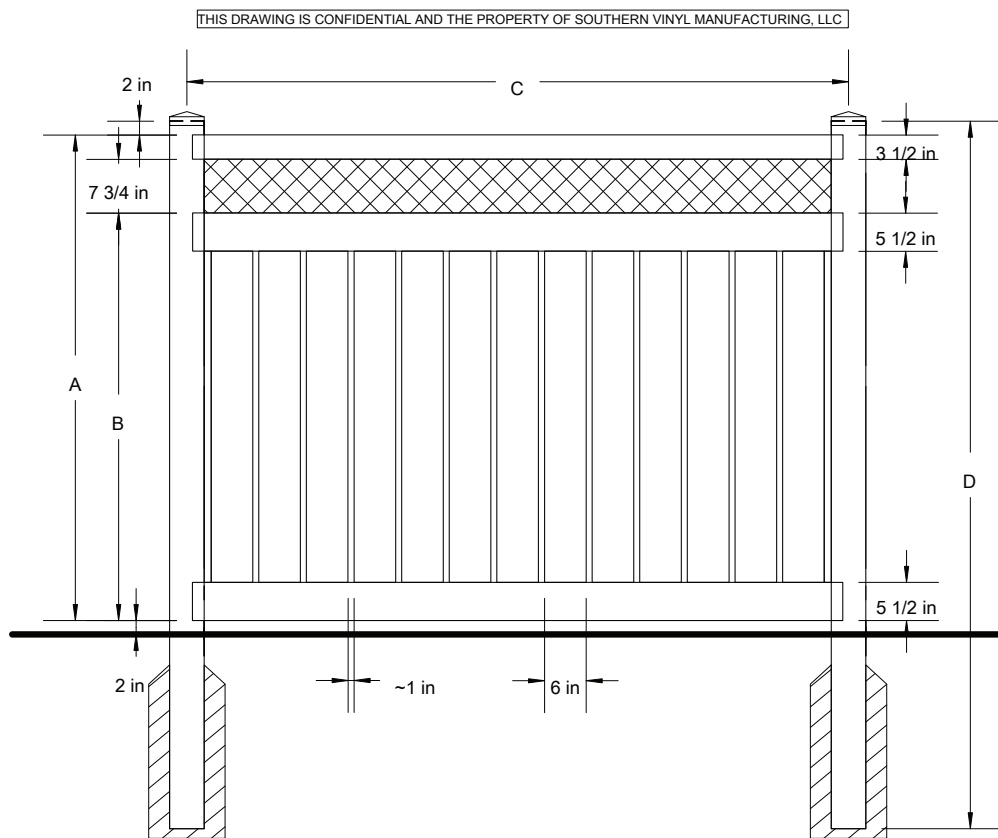

Z39 w/ Lattice

Semi-Privacy panels are specially designed to offer privacy without a "closed in" feeling. Our extensive selection offers open lattice styles, as well as the more secure "front to back" large picket styles.

	A	B	C	D	
Tolerances Unless otherwise specified:	5'	58"	46 3/4"	95 3/4"	96"
Fractions: +/- 1/8"	6'	70"	58 3/4"	95 3/4"	102"
Decimals: +/- .125"					

G39 w/ Lattice (Walk)

Semi-Privacy panels are specially designed to offer privacy without a "closed in" feeling. Our extensive selection offers open lattice styles, as well as the more secure "front to back" large picket styles.

THIS DRAWING IS CONFIDENTIAL AND THE PROPERTY OF SOUTHERN VINYL MANUFACTURING, LLC

	A	B	C-4'W	C-5'W	C-6'W	D
Tolerances Unless otherwise specified: Fractions: +/- 1/8" Decimals: +/- .125"	5'H	58"	45 5/8"	57 5/8"	69 5/8"	61 1/8"
	6'H	70"	45 5/8"	57 5/8"	69 5/8"	73 1/8"

THIS DRAWING IS CONFIDENTIAL AND THE PROPERTY OF SOUTHERN VINYL MANUFACTURING, LLC

	A	B	C-8"W	C-10"W	C-12"W	D
Tolerances Unless otherwise specified: Fractions: +/- 1/8" Decimals: +/- .125"	5'H	58"	46 3/4"	46 5/8"	58 5/8"	61 1/8"
	6'H	70"	58 3/4"	46 5/8"	58 5/8"	73 1/8"