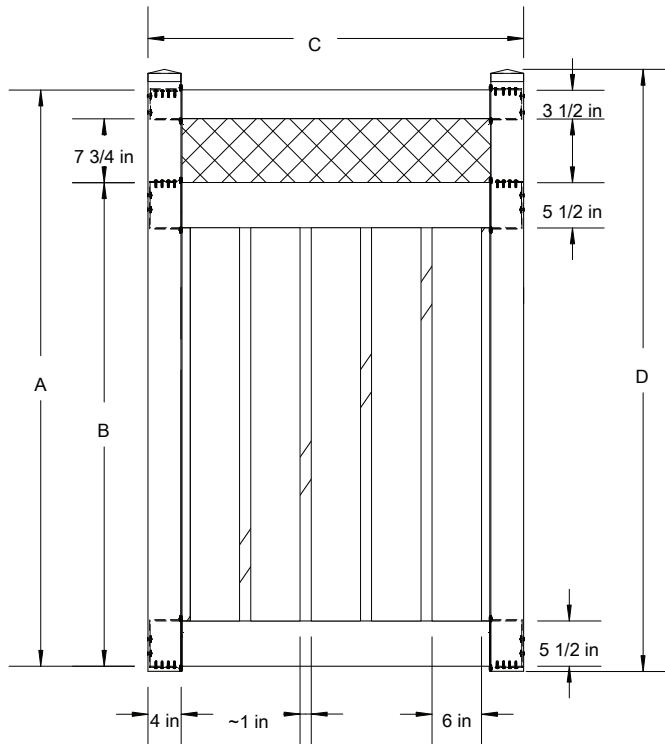

Z39 w/ Lattice

Semi-Privacy panels are specially designed to offer privacy without a "closed in" feeling. Our extensive selection offers open lattice styles, as well as the more secure "front to back" large picket styles.

	A	B	C	D	
Tolerances Unless otherwise specified:	5'	58"	46 3/4"	95 3/4"	96"
Fractions: +/- 1/8"	6'	70"	58 3/4"	95 3/4"	102"
Decimals: +/- .125"					

G39 w/ Lattice (Walk)

Semi-Privacy panels are specially designed to offer privacy without a "closed in" feeling. Our extensive selection offers open lattice styles, as well as the more secure "front to back" large picket styles.

THIS DRAWING IS CONFIDENTIAL AND THE PROPERTY OF SOUTHERN VINYL MANUFACTURING, LLC

	A	B	C-4'W	C-5'W	C-6'W	D
Tolerances Unless otherwise specified: Fractions: +/- 1/8" Decimals: +/- .125"	5'H	58"	45 5/8"	57 5/8"	69 5/8"	61 1/8"
	6'H	70"	45 5/8"	57 5/8"	69 5/8"	73 1/8"

THIS DRAWING IS CONFIDENTIAL AND THE PROPERTY OF SOUTHERN VINYL MANUFACTURING, LLC

	A	B	C-8"W	C-10"W	C-12"W	D
Tolerances Unless otherwise specified: Fractions: +/- 1/8" Decimals: +/- .125"	5'H	58"	46 3/4"	46 5/8"	58 5/8"	61 1/8"
	6'H	70"	58 3/4"	46 5/8"	58 5/8"	73 1/8"