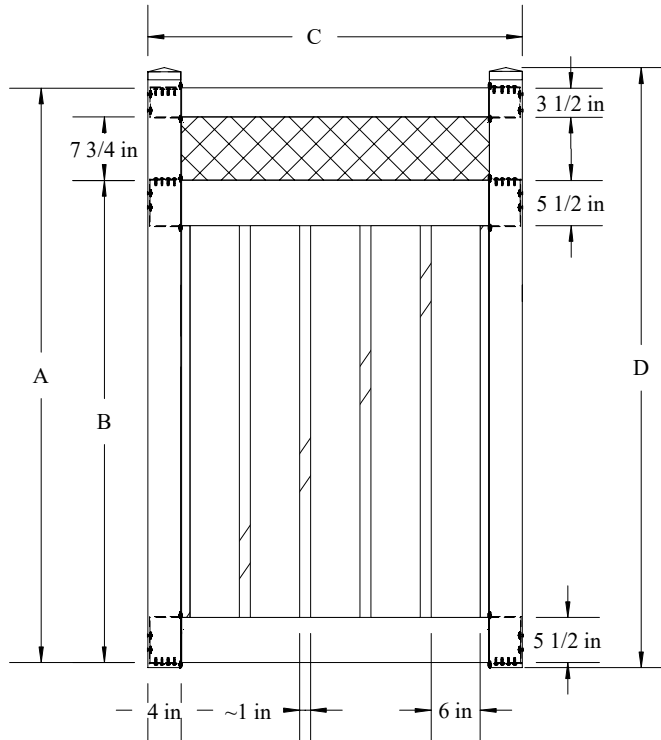

Z39 w/ Lattice

Semi-Privacy panels are specially designed to offer privacy without a "closed in" feeling. Our extensive selection offers open lattice styles, as well as the more secure "front to back" large picket styles.

	A	B	C	D	
Tolerances Unless otherwise specified:	5'	58"	46 3/4"	95 3/4"	96"
Fractions: +/- 1/8"	6'	70"	58 3/4"	95 3/4"	102"
Decimals: +/- .125"					

G39 w/ Lattice (Walk)

Semi-Privacy panels are specially designed to offer privacy without a "closed in" feeling. Our extensive selection offers open lattice styles, as well as the more secure "front to back" large picket styles.

THIS DRAWING IS CONFIDENTIAL AND THE PROPERTY OF SOUTHERN VINYL MANUFACTURING, LLC

	A	B	C-4'W	C-5'W	C-6'W	D
Tolerances Unless otherwise specified: Fractions: +/- 1/8" Decimals: +/- .125"	5'H	58"	46 3/4"	46 5/8"	58 5/8"	70 5/8"
	6'H	70"	58 3/4"	46 5/8"	58 5/8"	73 1/8"