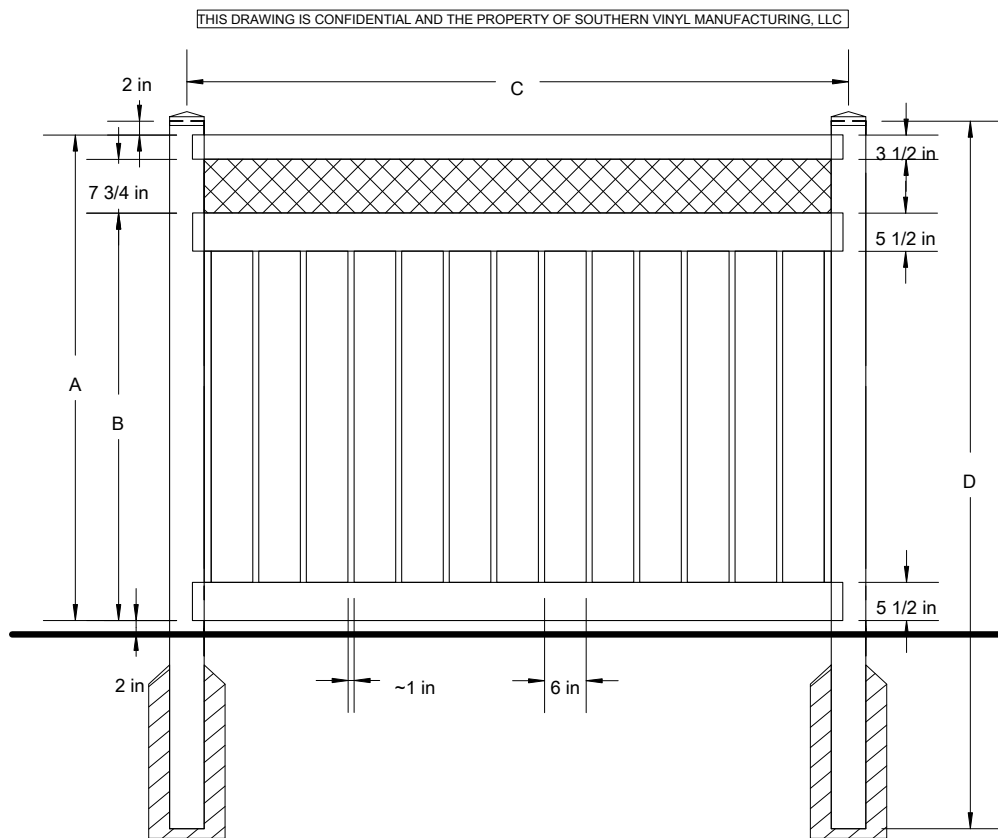

Z39 w/ Lattice

Semi-Privacy panels are specially designed to offer privacy without a "closed in" feeling. Our extensive selection offers open lattice styles, as well as the more secure "front to back" large picket styles.

	A	B	C	D	
Tolerances Unless otherwise specified:	5'	58"	46 3/4"	95 3/4"	96"
Fractions: +/- 1/8"	6'	70"	58 3/4"	95 3/4"	102"
Decimals: +/- .125"					

G39 w/ Lattice (Walk)

Semi-Privacy panels are specially designed to offer privacy without a "closed in" feeling. Our extensive selection offers open lattice styles, as well as the more secure "front to back" large picket styles.

THIS DRAWING IS CONFIDENTIAL AND THE PROPERTY OF SOUTHERN VINYL MANUFACTURING, LLC

	A	B	C-4'W	C-5'W	C-6'W	D
Tolerances Unless otherwise specified: Fractions: +/- 1/8" Decimals: +/- .125"	5'H	58"	46 3/4"	46 5/8"	58 5/8"	70 5/8"
	6'H	70"	58 3/4"	46 5/8"	58 5/8"	73 1/8"