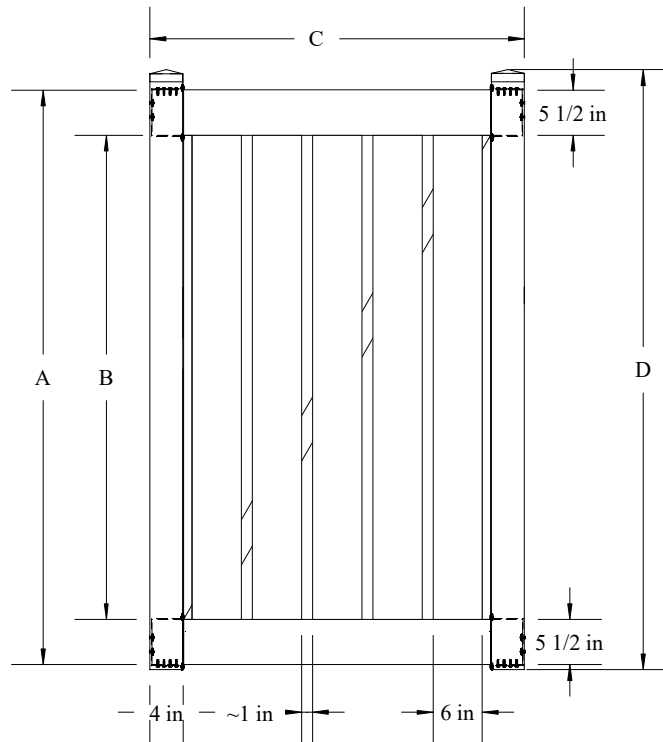

Z60 w/o Mid-Rail

Semi-Privacy panels are specially designed to offer privacy without a "closed in" feeling. Our extensive selection offers open lattice styles, as well as the more secure "front to back" large picket styles.

	A	B	C	D
4'	46"	35"	97 1/2"	78"
5'	58"	47"	97 1/2"	96"
6'	70"	59"	97 1/2"	102"
Tolerances Unless otherwise specified: Fractions: +/- 1/8" Decimals: +/- .125"				

G60 w/o Mid-Rail (Walk)

Semi-Privacy panels are specially designed to offer privacy without a "closed in" feeling. Our extensive selection offers open lattice styles, as well as the more secure "front to back" large picket styles.

THIS DRAWING IS CONFIDENTIAL AND THE PROPERTY OF SOUTHERN VINYL MANUFACTURING, LLC

	A	B	C-4'W	C-5'W	C-6'W	D
4'H	46"	35"	46 5/8"	58 5/8"	70 5/8"	49 1/8"
5'H	58"	47"	46 5/8"	58 5/8"	70 5/8"	61 1/8"
6'H	70"	59"	46 5/8"	58 5/8"	70 5/8"	73 1/8"
Tolerances Unless otherwise specified: Fractions: +/- 1/8" Decimals: +/- .125"						