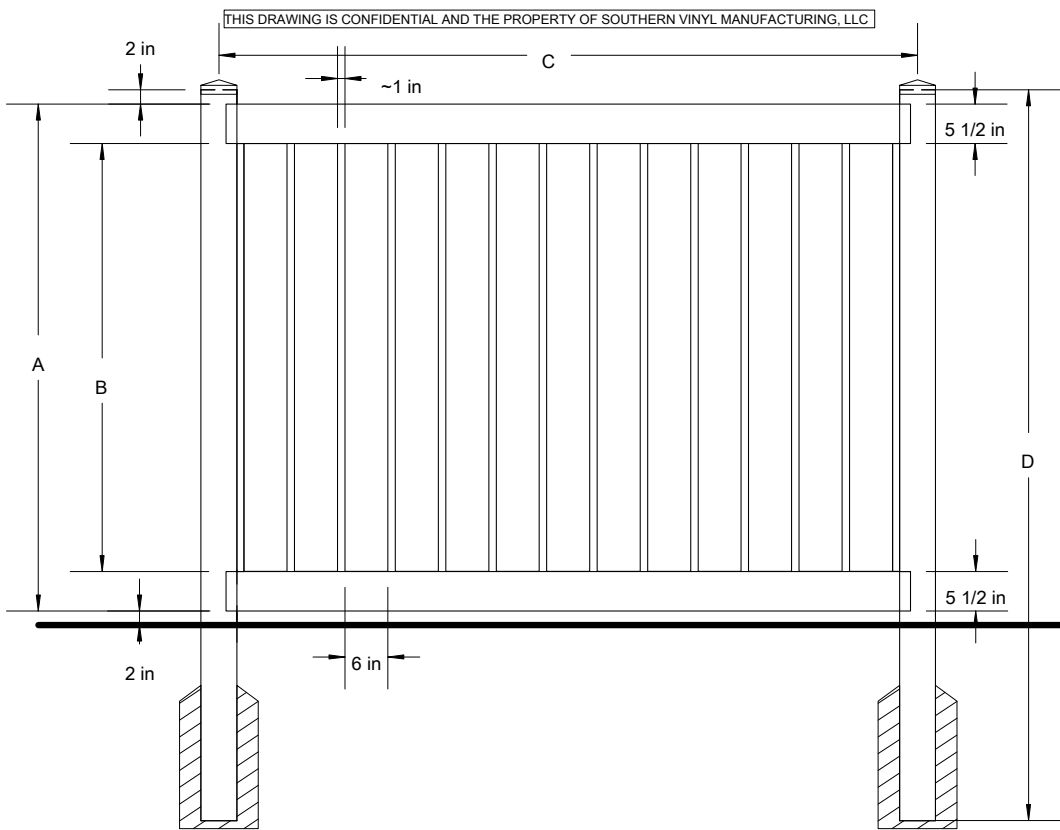

Z60 w/o Mid-Rail

Semi-Privacy panels are specially designed to offer privacy without a "closed in" feeling. Our extensive selection offers open lattice styles, as well as the more secure "front to back" large picket styles.

	A	B	C	D
4'	46"	35"	97 1/2"	78"
5'	58"	47"	97 1/2"	96"
6'	70"	59"	97 1/2"	102"
Tolerances Unless otherwise specified: Fractions: +/- 1/8" Decimals: +/- .125"				

G60 w/o Mid-Rail (Walk)

Semi-Privacy panels are specially designed to offer privacy without a "closed in" feeling. Our extensive selection offers open lattice styles, as well as the more secure "front to back" large picket styles.

THIS DRAWING IS CONFIDENTIAL AND THE PROPERTY OF SOUTHERN VINYL MANUFACTURING, LLC

	A	B	C-4'W	C-5'W	C-6'W	D
4'H	46"	35"	46 5/8"	58 5/8"	70 5/8"	49 1/8"
5'H	58"	47"	46 5/8"	58 5/8"	70 5/8"	61 1/8"
6'H	70"	59"	46 5/8"	58 5/8"	70 5/8"	73 1/8"
Tolerances Unless otherwise specified: Fractions: +/- 1/8" Decimals: +/- .125"						