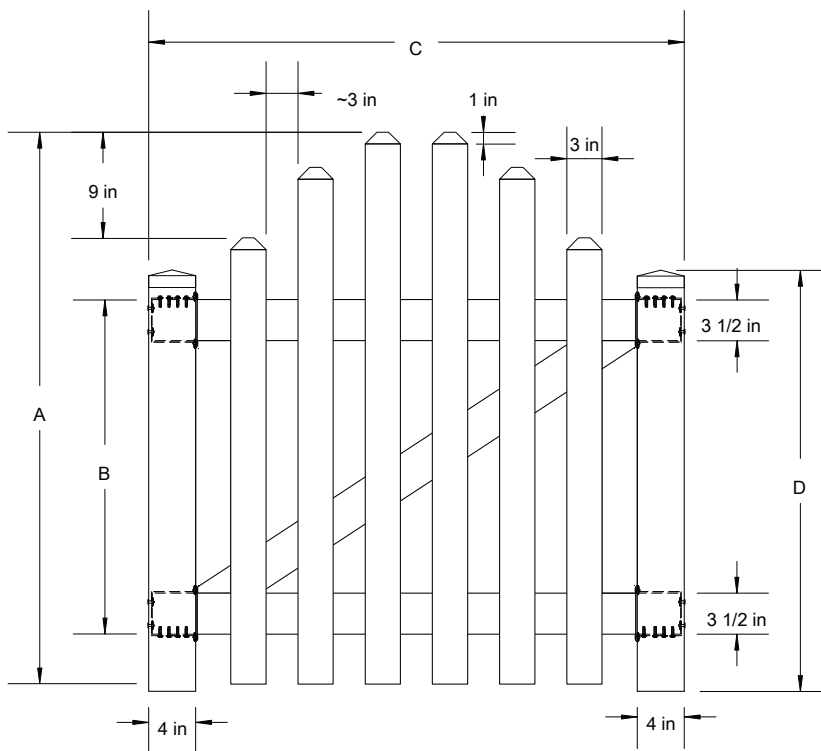

Z29 Riveted Arched Picket

Traditional Picket fences feature face-mounted pickets, can be manufactured in Narrow or Standard width pickets and can be assembled with either a regular or reduced spacing for extra security.

THIS DRAWING IS CONFIDENTIAL AND THE PROPERTY OF SOUTHERN VINYL MANUFACTURING, LLC

		A	B	C	D
Tolerances Unless otherwise specified:	4'	47"	28 1/2"	72 3/4"	60"
Fractions: +/- 1/8"	5'	59"	40 1/2"	72 3/4"	72"
Decimals: +/- .125"					

[THIS DRAWING IS CONFIDENTIAL AND THE PROPERTY OF SOUTHERN VINYL MANUFACTURING, LLC]

	A	B	C-4"W	C-5"W	C-6"W	D	
Tolerances Unless otherwise specified: Fractions: +/- 1/8" Decimals: +/- .125"	4'H	47"	28 1/2"	45 5/8"	57 5/8"	69 5/8"	36 1/2"
	5'H	59"	40 1/2"	45 5/8"	57 5/8"	69 5/8"	48 1/2"

THIS DRAWING IS CONFIDENTIAL AND THE PROPERTY OF SOUTHERN VINYL MANUFACTURING, LLC

	A	B	C-8"W	C-10"W	C-12"W	D
Tolerances Unless otherwise specified:	4'H	47"	28 1/2"	46 5/8"	58 5/8"	36 1/2"
Fractions: +/- 1/8"	5'H	59"	40 1/2"	46 5/8"	58 5/8"	48 1/2"
Decimals: +/- .125"						