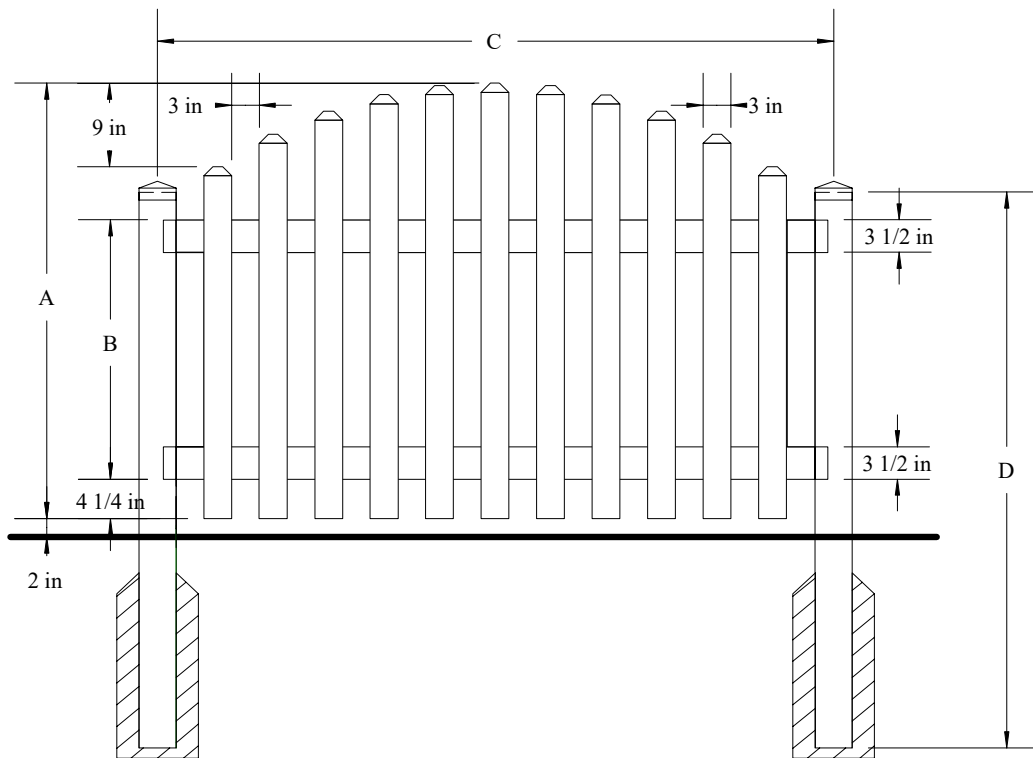

Z29 Riveted Arched Picket

Traditional Picket fences feature face-mounted pickets, can be manufactured in Narrow or Standard width pickets and can be assembled with either a regular or reduced spacing for extra security.

THIS DRAWING IS CONFIDENTIAL AND THE PROPERTY OF SOUTHERN VINYL MANUFACTURING, LLC

		A	B	C	D
Tolerances Unless otherwise specified:	4'	47"	28 1/2"	72 3/4"	60"
Fractions: +/- 1/8"	5'	59"	40 1/2"	72 3/4"	72"
Decimals: +/- .125"					

G29 Riveted Arched Picket (Walk)

Traditional Picket fences feature face-mounted pickets, can be manufactured in Narrow or Standard width pickets and can be assembled with either a regular or reduced spacing for extra security.

THIS DRAWING IS CONFIDENTIAL AND THE PROPERTY OF SOUTHERN VINYL MANUFACTURING, LLC

		A	B	C-4'W	C-5'W	C-6'W	D
Tolerances Unless otherwise specified: Fractions: +/- 1/8" Decimals: +/- .125"	4'H	47"	28 1/2"	46 5/8"	58 5/8"	70 5/8"	36 1/2"
	5'H	59"	40 1/2"	46 5/8"	58 5/8"	70 5/8"	48 1/2"