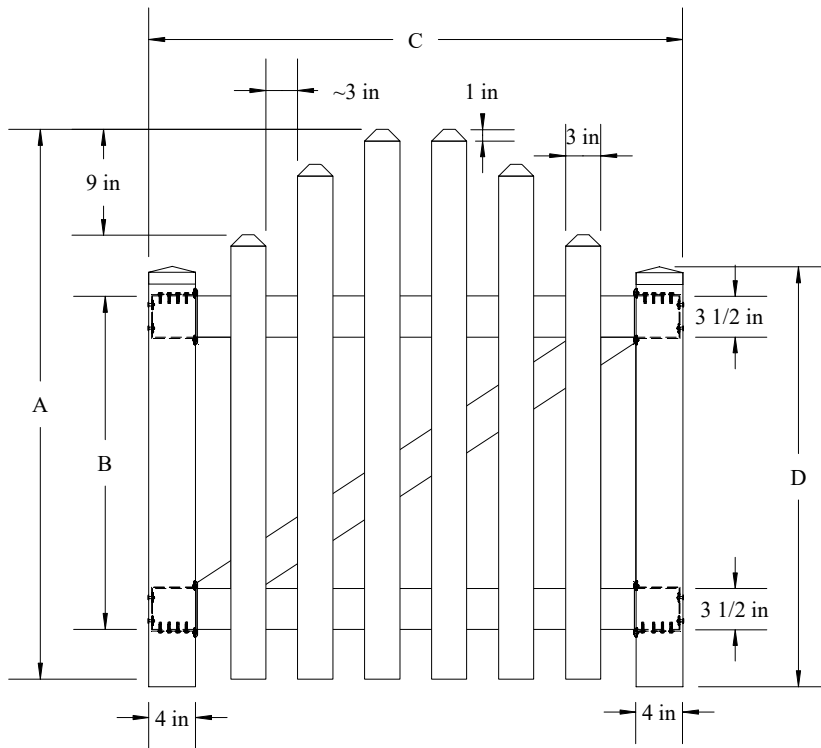

Z29 Riveted Arched Picket

Traditional Picket fences feature face-mounted pickets, can be manufactured in Narrow or Standard width pickets and can be assembled with either a regular or reduced spacing for extra security.

THIS DRAWING IS CONFIDENTIAL AND THE PROPERTY OF SOUTHERN VINYL MANUFACTURING, LLC

		A	B	C	D
Tolerances Unless otherwise specified:	4'	47"	28 1/2"	72 3/4"	60"
Fractions: +/- 1/8"	5'	59"	40 1/2"	72 3/4"	72"
Decimals: +/- .125"					

G29 Riveted Arched Picket (Walk)

Traditional Picket fences feature face-mounted pickets, can be manufactured in Narrow or Standard width pickets and can be assembled with either a regular or reduced spacing for extra security.

THIS DRAWING IS CONFIDENTIAL AND THE PROPERTY OF SOUTHERN VINYL MANUFACTURING, LLC

		A	B	C-4'W	C-5'W	C-6'W	D
Tolerances Unless otherwise specified: Fractions: +/- 1/8" Decimals: +/- .125"	4'H	47"	28 1/2"	46 5/8"	58 5/8"	70 5/8"	36 1/2"
	5'H	59"	40 1/2"	46 5/8"	58 5/8"	70 5/8"	48 1/2"