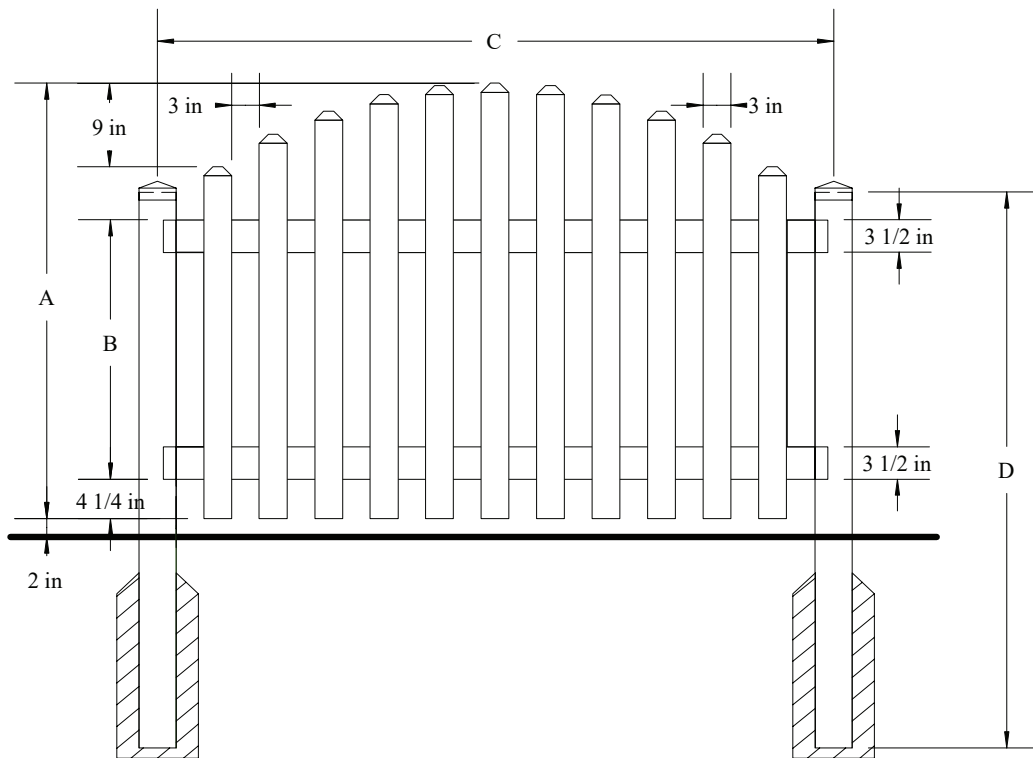

Z29 Riveted Arched Picket

Traditional Picket fences feature face-mounted pickets, can be manufactured in Narrow or Standard width pickets and can be assembled with either a regular or reduced spacing for extra security.

THIS DRAWING IS CONFIDENTIAL AND THE PROPERTY OF SOUTHERN VINYL MANUFACTURING, LLC

		A	B	C	D
Tolerances Unless otherwise specified:	4'	47"	28 1/2"	72 3/4"	60"
Fractions: +/- 1/8"	5'	59"	40 1/2"	72 3/4"	72"
Decimals: +/- .125"					

[THIS DRAWING IS CONFIDENTIAL AND THE PROPERTY OF SOUTHERN VINYL MANUFACTURING, LLC]

	A	B	C-4"W	C-5"W	C-6"W	D	
Tolerances Unless otherwise specified: Fractions: +/- 1/8" Decimals: +/- .125"	4'H	47"	28 1/2"	45 5/8"	57 5/8"	69 5/8"	36 1/2"
	5'H	59"	40 1/2"	45 5/8"	57 5/8"	69 5/8"	48 1/2"

THIS DRAWING IS CONFIDENTIAL AND THE PROPERTY OF SOUTHERN VINYL MANUFACTURING, LLC

	A	B	C-8"W	C-10"W	C-12"W	D
Tolerances Unless otherwise specified:	4'H	47"	28 1/2"	46 5/8"	58 5/8"	36 1/2"
Fractions: +/- 1/8"	5'H	59"	40 1/2"	46 5/8"	58 5/8"	48 1/2"
Decimals: +/- .125"						