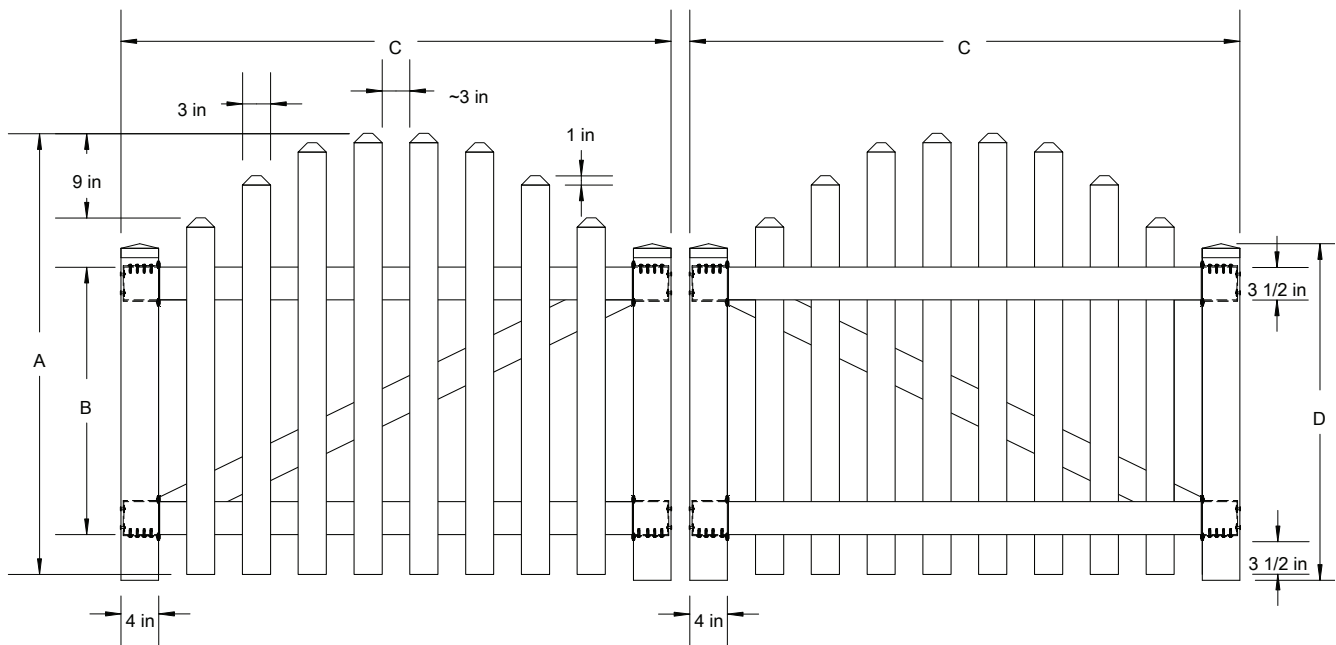

G29 Riveted Arched Picket (Walk)

Traditional Picket fences feature face-mounted pickets, can be manufactured in Narrow or Standard width pickets and can be assembled with either a regular or reduced spacing for extra security.

[THIS DRAWING IS CONFIDENTIAL AND THE PROPERTY OF SOUTHERN VINYL MANUFACTURING, LLC]

	A	B	C-4"W	C-5"W	C-6"W	D	
Tolerances Unless otherwise specified: Fractions: +/- 1/8" Decimals: +/- .125"	4'H	47"	28 1/2"	45 5/8"	57 5/8"	69 5/8"	36 1/2"
	5'H	59"	40 1/2"	45 5/8"	57 5/8"	69 5/8"	48 1/2"

G29 Riveted Arched Picket (Double)

Traditional Picket fences feature face-mounted pickets, can be manufactured in Narrow or Standard width pickets and can be assembled with either a regular or reduced spacing for extra security.

THIS DRAWING IS CONFIDENTIAL AND THE PROPERTY OF SOUTHERN VINYL MANUFACTURING, LLC

	A	B	C-8"W	C-10"W	C-12"W	D
Tolerances Unless otherwise specified:	4'H	47"	28 1/2"	46 5/8"	58 5/8"	36 1/2"
Fractions: +/- 1/8"	5'H	59"	40 1/2"	46 5/8"	58 5/8"	48 1/2"
Decimals: +/- .125"						