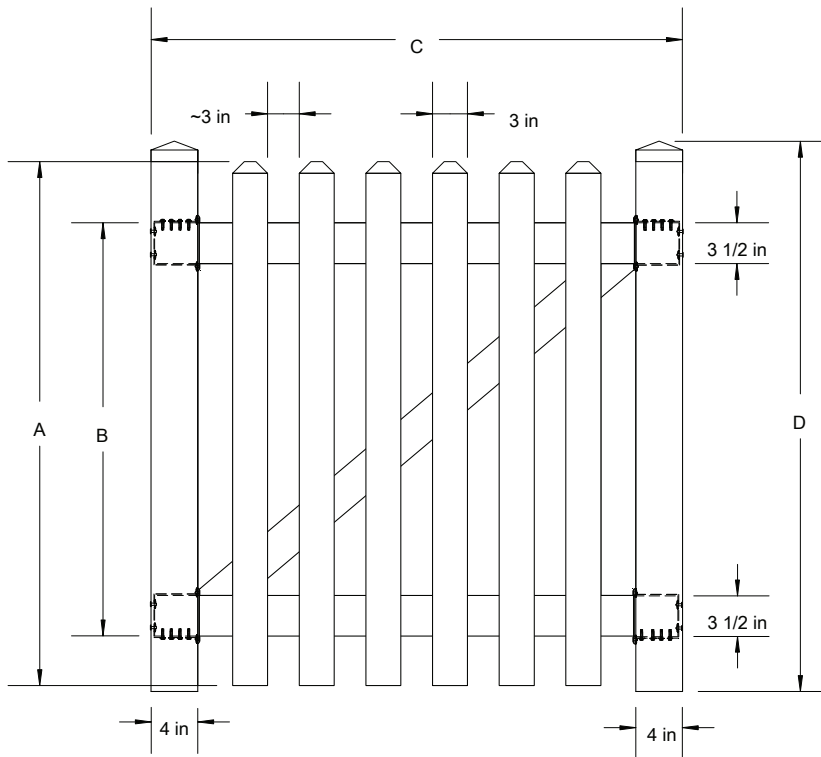

Z47 Riveted Straight Picket

Traditional Picket fences feature face-mounted pickets, can be manufactured in Narrow or Standard width pickets and can be assembled with either a regular or reduced spacing for extra security.

	A	B	C	D
3'	33"	23 1/2"	72 3/4"	60"
4'	45"	35 1/2"	72 3/4"	72"
5'	57"	47 1/2"	72 3/4"	84"
6' w/ Mid	69"	59 1/2"	72 3/4"	96"

Tolerances Unless otherwise specified:
Fractions: +/- 1/8"
Decimals: +/- .125"

THIS DRAWING IS CONFIDENTIAL AND THE PROPERTY OF SOUTHERN VINYL MANUFACTURING, LLC

	A	B	C-4"W	C-5"W	C-6"W	D	
Tolerances Unless otherwise specified:							
Fractions: +/- 1/8"	4'H	45"	35 1/2"	45 5/8"	57 5/8"	69 5/8"	46 3/4"
Decimals: +/- .125"	5'H	57"	47 1/2"	45 5/8"	57 5/8"	69 5/8"	58 3/4"
	6'H w/ Mid	69"	59 1/2"	45 5/8"	57 5/8"	69 5/8"	70 3/4"

THIS DRAWING IS CONFIDENTIAL AND THE PROPERTY OF SOUTHERN VINYL MANUFACTURING, LLC

	A	B	C-8'W	C-10'W	C-12'W	D	
Tolerances Unless otherwise specified:							
Fractions: +/- 1/8"	4'H	45"	35 1/2"	46 5/8"	58 5/8"	70 5/8"	46 3/4"
Decimals: +/- .125"	5'H	57"	47 1/2"	46 5/8"	58 5/8"	70 5/8"	58 3/4"
	6'H w/ Mid	69"	59 1/2"	46 5/8"	58 5/8"	70 5/8"	70 3/4"