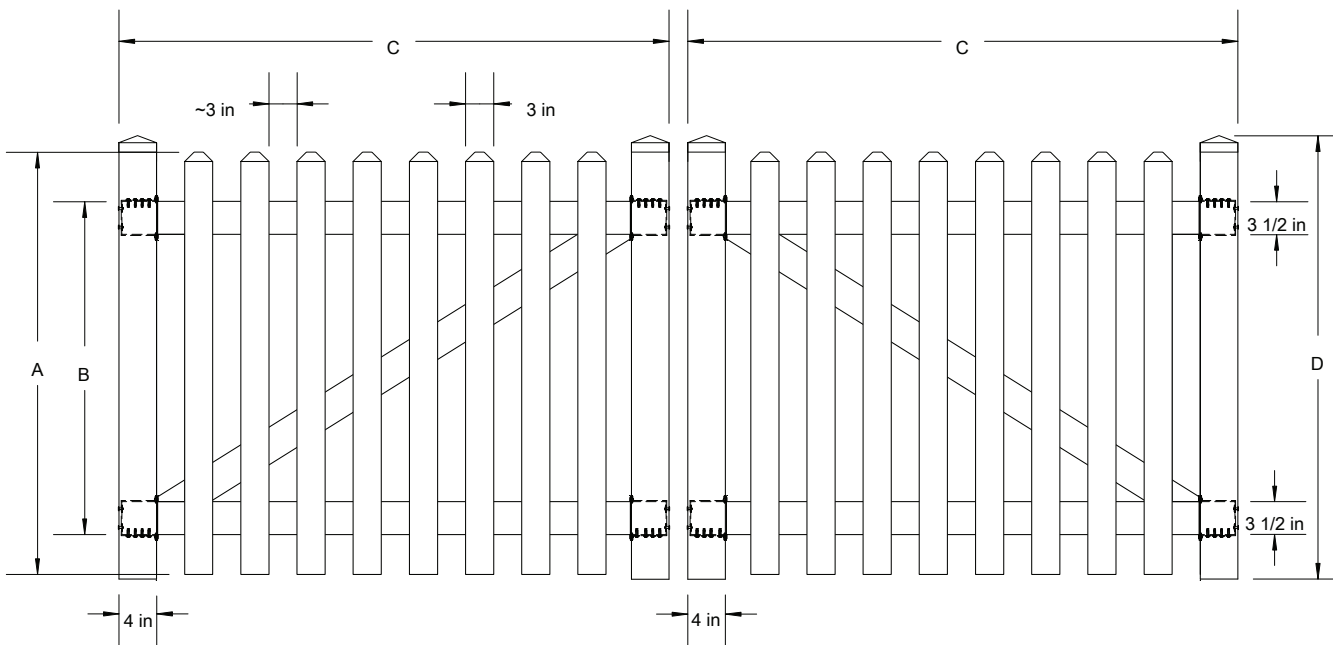

G47 Riveted Straight Picket (Walk)

Traditional Picket fences feature face-mounted pickets, can be manufactured in Narrow or Standard width pickets and can be assembled with either a regular or reduced spacing for extra security.

THIS DRAWING IS CONFIDENTIAL AND THE PROPERTY OF SOUTHERN VINYL MANUFACTURING, LLC

	A	B	C-4"W	C-5"W	C-6"W	D	
Tolerances Unless otherwise specified:							
Fractions: +/- 1/8"	4'H	45"	35 1/2"	45 5/8"	57 5/8"	69 5/8"	46 3/4"
Decimals: +/- .125"	5'H	57"	47 1/2"	45 5/8"	57 5/8"	69 5/8"	58 3/4"
	6'H w/ Mid	69"	59 1/2"	45 5/8"	57 5/8"	69 5/8"	70 3/4"

G47 Riveted Straight Picket (Double)

Traditional Picket fences feature face-mounted pickets, can be manufactured in Narrow or Standard width pickets and can be assembled with either a regular or reduced spacing for extra security.

THIS DRAWING IS CONFIDENTIAL AND THE PROPERTY OF SOUTHERN VINYL MANUFACTURING, LLC

	A	B	C-8'W	C-10'W	C-12'W	D	
Tolerances Unless otherwise specified:							
Fractions: +/- 1/8"	4'H	45"	35 1/2"	46 5/8"	58 5/8"	70 5/8"	46 3/4"
Decimals: +/- .125"	5'H	57"	47 1/2"	46 5/8"	58 5/8"	70 5/8"	58 3/4"
	6'H w/ Mid	69"	59 1/2"	46 5/8"	58 5/8"	70 5/8"	70 3/4"