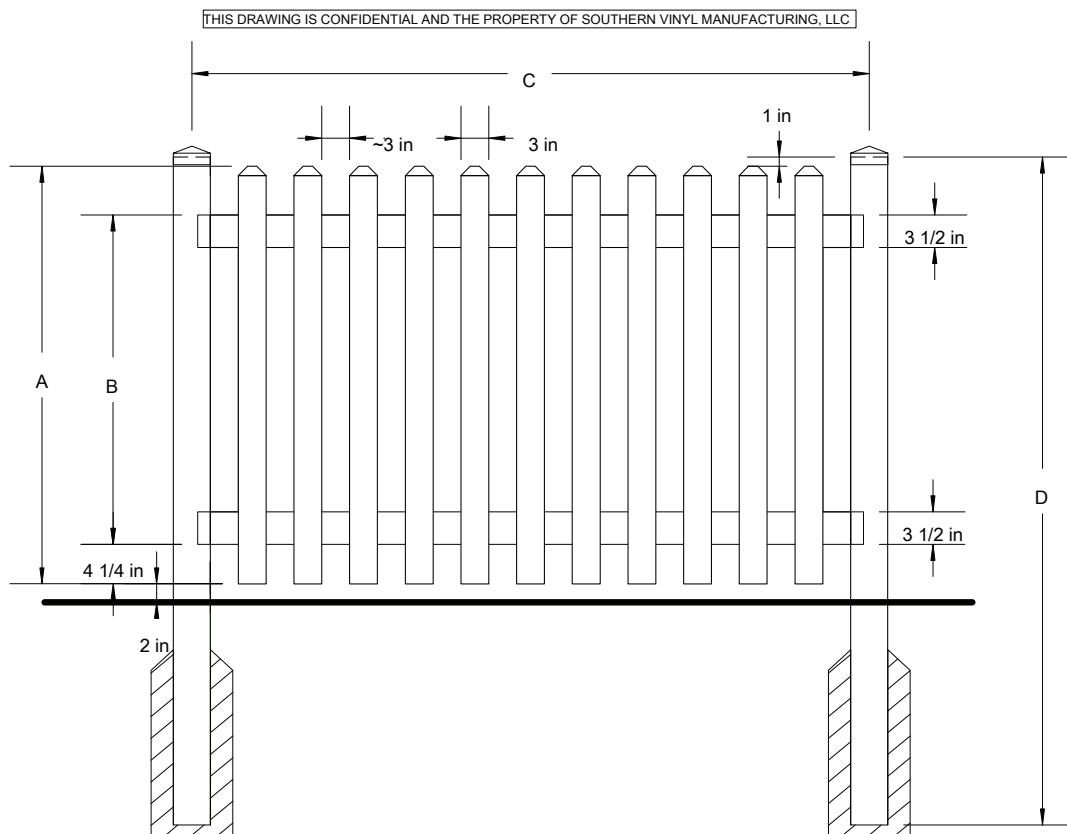

Z47 Riveted Straight Picket

Traditional Picket fences feature face-mounted pickets, can be manufactured in Narrow or Standard width pickets and can be assembled with either a regular or reduced spacing for extra security.

G47 Riveted Straight Picket (Walk)

Traditional Picket fences feature face-mounted pickets, can be manufactured in Narrow or Standard width pickets and can be assembled with either a regular or reduced spacing for extra security.

THIS DRAWING IS CONFIDENTIAL AND THE PROPERTY OF SOUTHERN VINYL MANUFACTURING, LLC

	A	B	C-4"W	C-5"W	C-6"W	D	
Tolerances Unless otherwise specified:							
Fractions: +/- 1/8"	4'H	45"	35 1/2"	45 5/8"	57 5/8"	69 5/8"	46 3/4"
Decimals: +/- .125"	5'H	57"	47 1/2"	45 5/8"	57 5/8"	69 5/8"	58 3/4"
	6'H w/ Mid	69"	59 1/2"	45 5/8"	57 5/8"	69 5/8"	70 3/4"

THIS DRAWING IS CONFIDENTIAL AND THE PROPERTY OF SOUTHERN VINYL MANUFACTURING, LLC

	A	B	C-8'W	C-10'W	C-12'W	D	
Tolerances Unless otherwise specified:							
Fractions: +/- 1/8"	4'H	45"	35 1/2"	46 5/8"	58 5/8"	70 5/8"	46 3/4"
Decimals: +/- .125"	5'H	57"	47 1/2"	46 5/8"	58 5/8"	70 5/8"	58 3/4"
	6'H w/ Mid	69"	59 1/2"	46 5/8"	58 5/8"	70 5/8"	70 3/4"