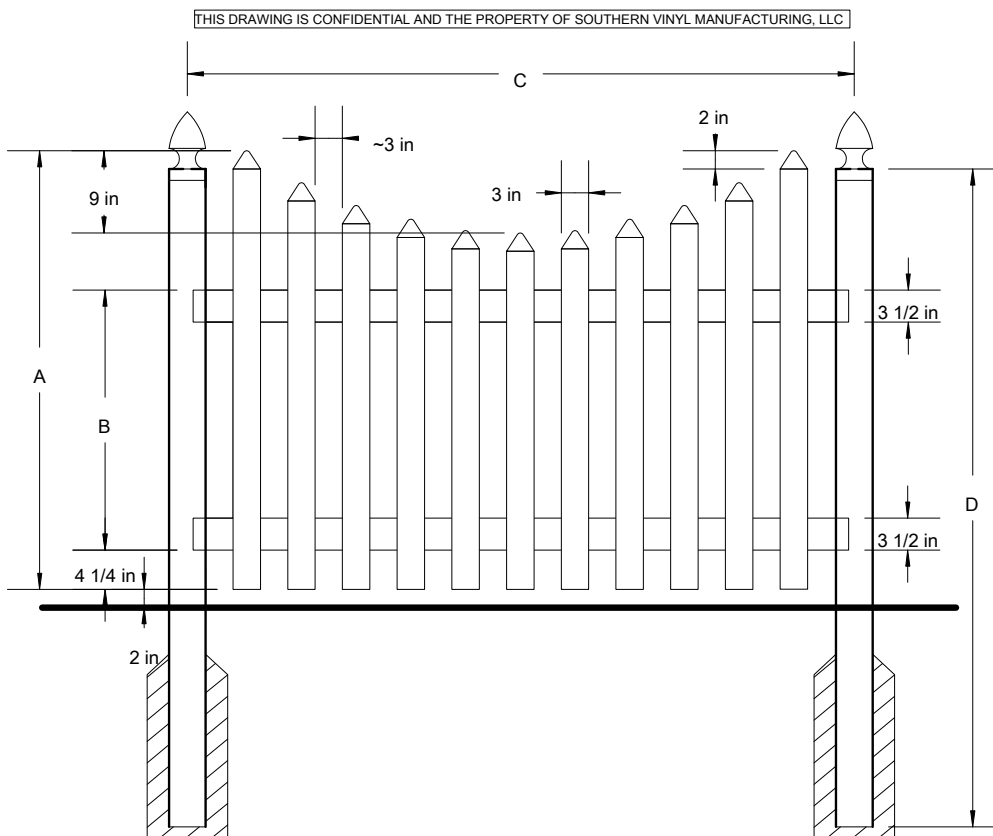

Z48 Riveted Scalloped Picket

Traditional Picket fences feature face-mounted pickets, can be manufactured in Narrow or Standard width pickets and can be assembled with either a regular or reduced spacing for extra security.

	A	B	C	D
3'	36"	16 1/2"	72 3/4"	60"
4'	48"	28 1/2"	72 3/4"	72"
5'	60"	40 1/2"	72 3/4"	84"
6' w/ Mid	72"	52 1/2"	72 3/4"	96"

Tolerances Unless otherwise specified:
Fractions: +/- 1/8"
Decimals: +/- .125"

G48 Riveted Scalloped Picket (Walk)

Traditional Picket fences feature face-mounted pickets, can be manufactured in Narrow or Standard width pickets and can be assembled with either a regular or reduced spacing for extra security.

		A	B	C-4'W	C-5'W	C-6'W	D
Tolerances Unless otherwise specified: Fractions: +/- 1/8" Decimals: +/- .125"	4'H	48"	28 1/2"	46 5/8"	58 5/8"	70 5/8"	46 3/4"
	5'H	60"	40 1/2"	46 5/8"	58 5/8"	70 5/8"	58 3/4"