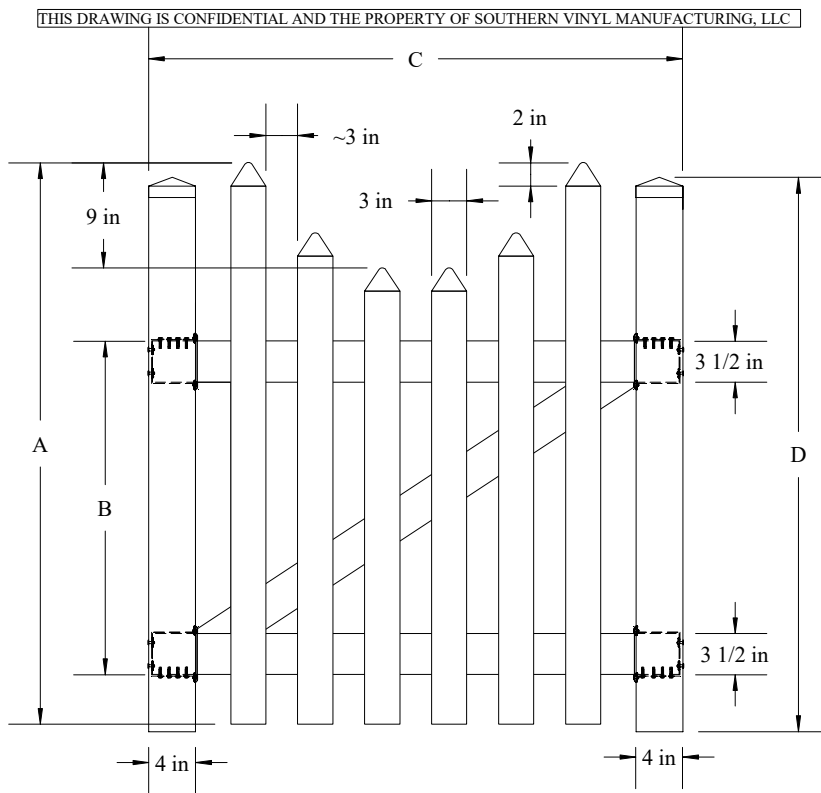

Z48 Riveted Scalloped Picket

Traditional Picket fences feature face-mounted pickets, can be manufactured in Narrow or Standard width pickets and can be assembled with either a regular or reduced spacing for extra security.

	A	B	C	D
3'	36"	16 1/2"	72 3/4"	60"
4'	48"	28 1/2"	72 3/4"	72"
5'	60"	40 1/2"	72 3/4"	84"
6' w/ Mid	72"	52 1/2"	72 3/4"	96"

Tolerances Unless otherwise specified:
Fractions: +/- 1/8"
Decimals: +/- .125"

G48 Riveted Scalloped Picket (Walk)

Traditional Picket fences feature face-mounted pickets, can be manufactured in Narrow or Standard width pickets and can be assembled with either a regular or reduced spacing for extra security.

		A	B	C-4'W	C-5'W	C-6'W	D
Tolerances Unless otherwise specified: Fractions: +/- 1/8" Decimals: +/- .125"	4'H	48"	28 1/2"	46 5/8"	58 5/8"	70 5/8"	46 3/4"
	5'H	60"	40 1/2"	46 5/8"	58 5/8"	70 5/8"	58 3/4"