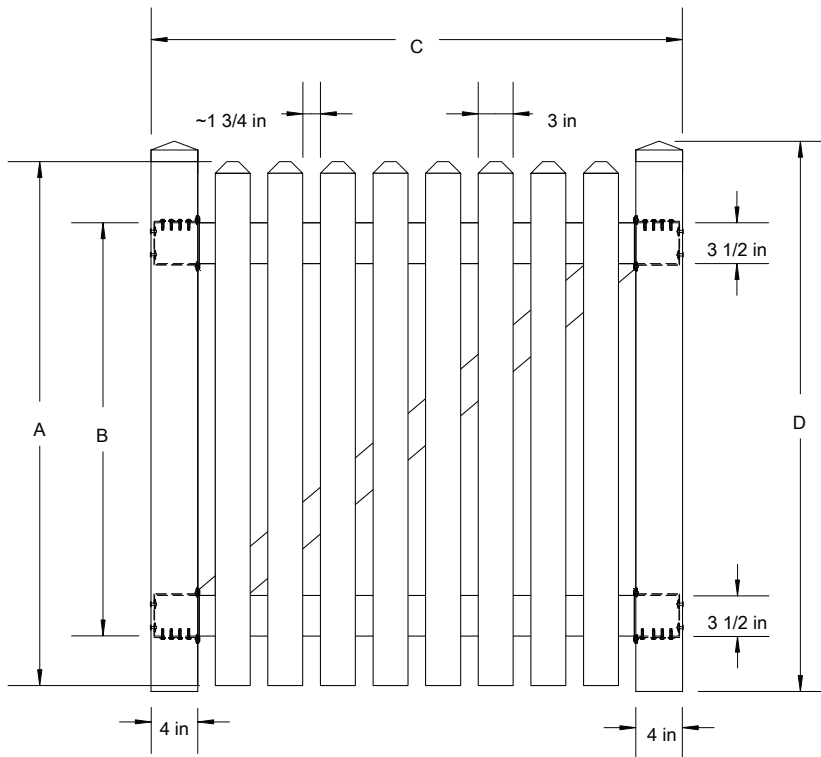

Z50 Riveted Straight Picket

Traditional Picket fences feature face-mounted pickets, can be manufactured in Narrow or Standard width pickets and can be assembled with either a regular or reduced spacing for extra security.

Traditional Picket fences feature face-mounted pickets, can be manufactured in Narrow or Standard width pickets and can be assembled with either a regular or reduced spacing for extra security.

THIS DRAWING IS CONFIDENTIAL AND THE PROPERTY OF SOUTHERN VINYL MANUFACTURING, LLC

G50 Riveted Straight Picket (Double)

Traditional Picket fences feature face-mounted pickets, can be manufactured in Narrow or Standard width pickets and can be assembled with either a regular or reduced spacing for extra security.

THIS DRAWING IS CONFIDENTIAL AND THE PROPERTY OF SOUTHERN VINYL MANUFACTURING, LLC

	A	B	C-4"W	C-5"W	C-6"W	D	
Tolerances Unless otherwise specified:							
Fractions: +/- 1/8"	4'H	45"	35 1/2"	45 5/8"	57 5/8"	69 5/8"	46 3/4"
Decimals: +/- .125"	5'H	57"	47 1/2"	45 5/8"	57 5/8"	69 5/8"	58 3/4"
	6'H w/ Mid	69"	59 1/2"	45 5/8"	57 5/8"	69 5/8"	70 3/4"