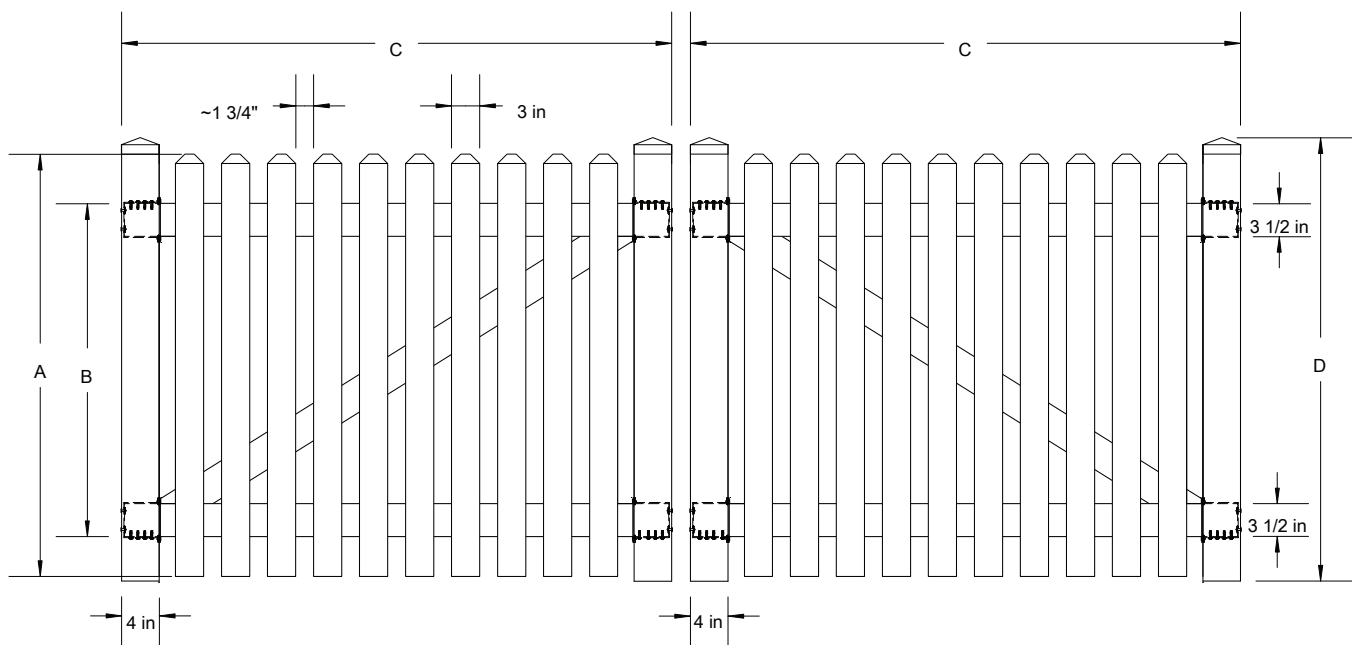

Z50 Riveted Straight Picket

Traditional Picket fences feature face-mounted pickets, can be manufactured in Narrow or Standard width pickets and can be assembled with either a regular or reduced spacing for extra security.

Traditional Picket fences feature face-mounted pickets, can be manufactured in Narrow or Standard width pickets and can be assembled with either a regular or reduced spacing for extra security.

THIS DRAWING IS CONFIDENTIAL AND THE PROPERTY OF SOUTHERN VINYL MANUFACTURING, LLC

G50 Riveted Straight Picket (Double)

Traditional Picket fences feature face-mounted pickets, can be manufactured in Narrow or Standard width pickets and can be assembled with either a regular or reduced spacing for extra security.

THIS DRAWING IS CONFIDENTIAL AND THE PROPERTY OF SOUTHERN VINYL MANUFACTURING, LLC

	A	B	C-4"W	C-5"W	C-6"W	D	
Tolerances Unless otherwise specified:							
Fractions: +/- 1/8"	4'H	45"	35 1/2"	45 5/8"	57 5/8"	69 5/8"	46 3/4"
Decimals: +/- .125"	5'H	57"	47 1/2"	45 5/8"	57 5/8"	69 5/8"	58 3/4"
	6'H w/ Mid	69"	59 1/2"	45 5/8"	57 5/8"	69 5/8"	70 3/4"