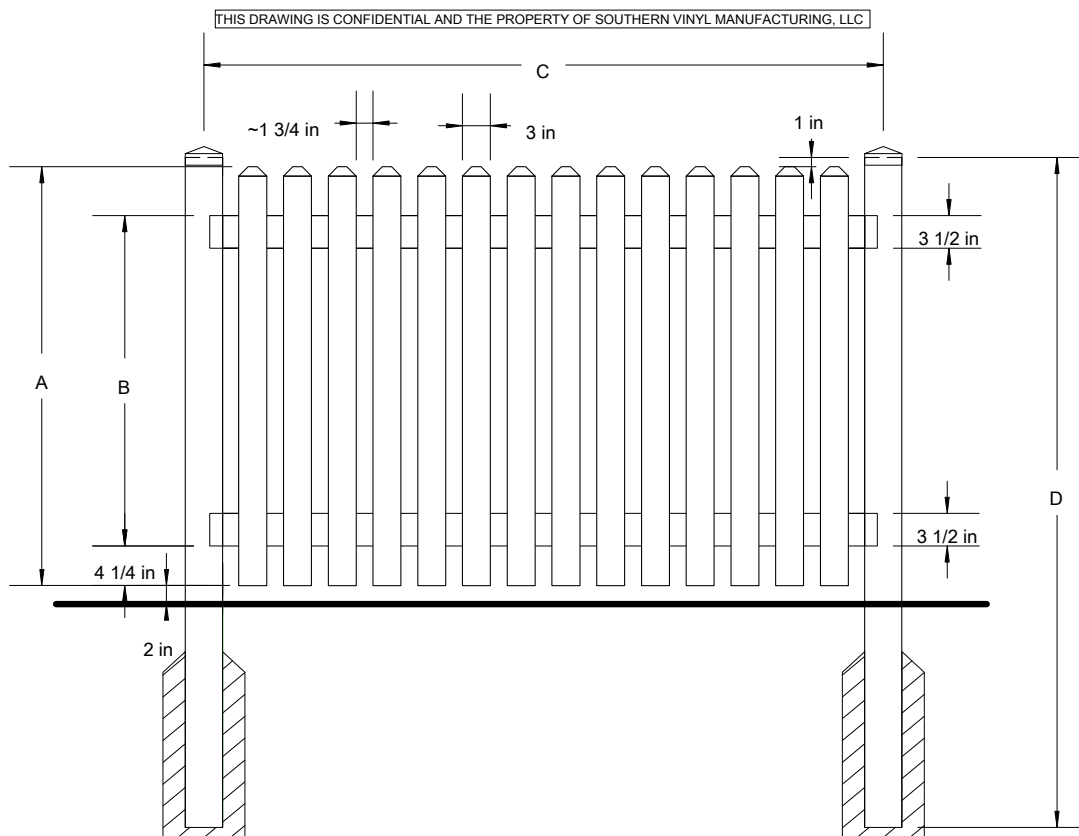

Z50 Riveted Straight Picket

Traditional Picket fences feature face-mounted pickets, can be manufactured in Narrow or Standard width pickets and can be assembled with either a regular or reduced spacing for extra security.

	A	B	C	D	
Tolerances Unless otherwise specified:					
Fractions: +/- 1/8"	4'	45"	35 1/2"	72 3/4"	72"
Decimals: +/- .125"	5'	57"	47 1/2"	72 3/4"	84"
	6' w/ Mid	69"	59 1/2"	72 3/4"	96"

G50 Riveted Straight Picket (Walk)

Traditional Picket fences feature face-mounted pickets, can be manufactured in Narrow or Standard width pickets and can be assembled with either a regular or reduced spacing for extra security.

THIS DRAWING IS CONFIDENTIAL AND THE PROPERTY OF SOUTHERN VINYL MANUFACTURING, LLC

		A	B	C-4'W	C-5'W	C-6'W	D
Tolerances Unless otherwise specified: Fractions: +/- 1/8" Decimals: +/- .125"	4'H	45"	35 1/2"	46 5/8"	58 5/8"	70 5/8"	46 3/4"
	5'H	57"	47 1/2"	46 5/8"	58 5/8"	70 5/8"	58 3/4"
	6'H w/ Mid	69"	59 1/2"	46 5/8"	58 5/8"	70 5/8"	70 3/4"