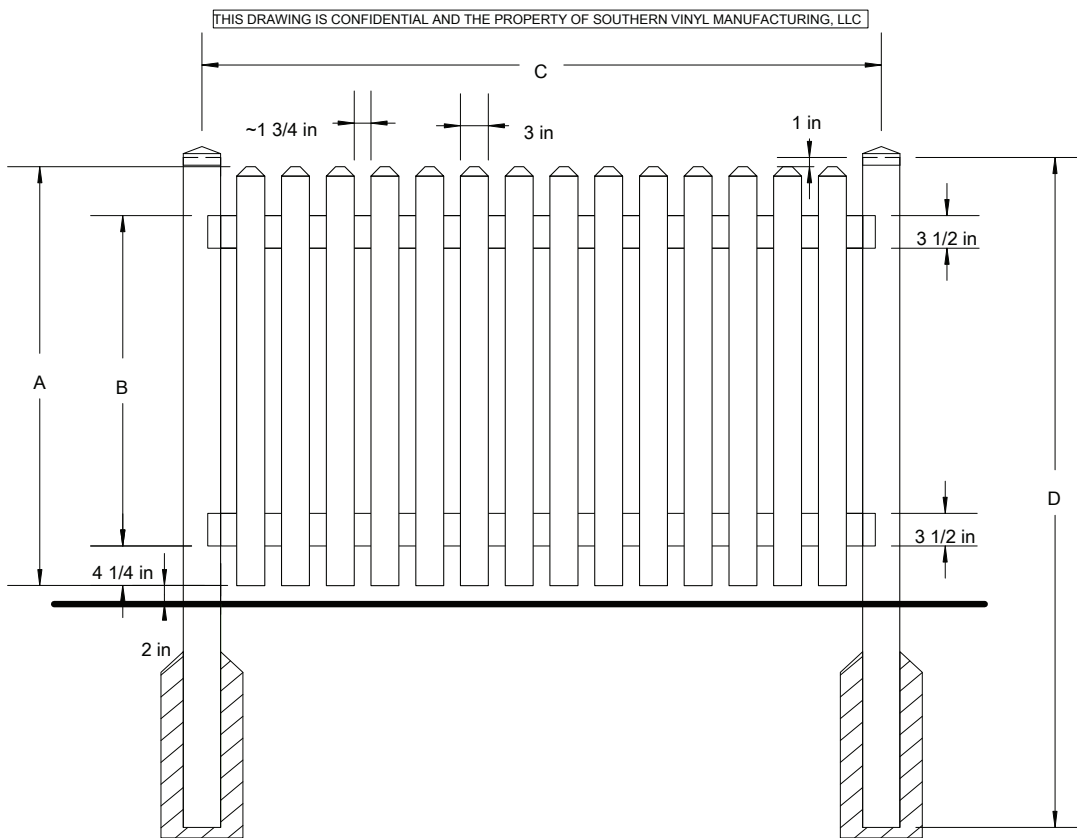

Z50 Riveted Straight Picket

Traditional Picket fences feature face-mounted pickets, can be manufactured in Narrow or Standard width pickets and can be assembled with either a regular or reduced spacing for extra security.

Traditional Picket fences feature face-mounted pickets, can be manufactured in Narrow or Standard width pickets and can be assembled with either a regular or reduced spacing for extra security.

THIS DRAWING IS CONFIDENTIAL AND THE PROPERTY OF SOUTHERN VINYL MANUFACTURING, LLC

G50 Riveted Straight Picket (Double)

Traditional Picket fences feature face-mounted pickets, can be manufactured in Narrow or Standard width pickets and can be assembled with either a regular or reduced spacing for extra security.

THIS DRAWING IS CONFIDENTIAL AND THE PROPERTY OF SOUTHERN VINYL MANUFACTURING, LLC

	A	B	C-4"W	C-5"W	C-6"W	D	
Tolerances Unless otherwise specified:							
Fractions: +/- 1/8"	4'H	45"	35 1/2"	45 5/8"	57 5/8"	69 5/8"	46 3/4"
Decimals: +/- .125"	5'H	57"	47 1/2"	45 5/8"	57 5/8"	69 5/8"	58 3/4"
	6'H w/ Mid	69"	59 1/2"	45 5/8"	57 5/8"	69 5/8"	70 3/4"