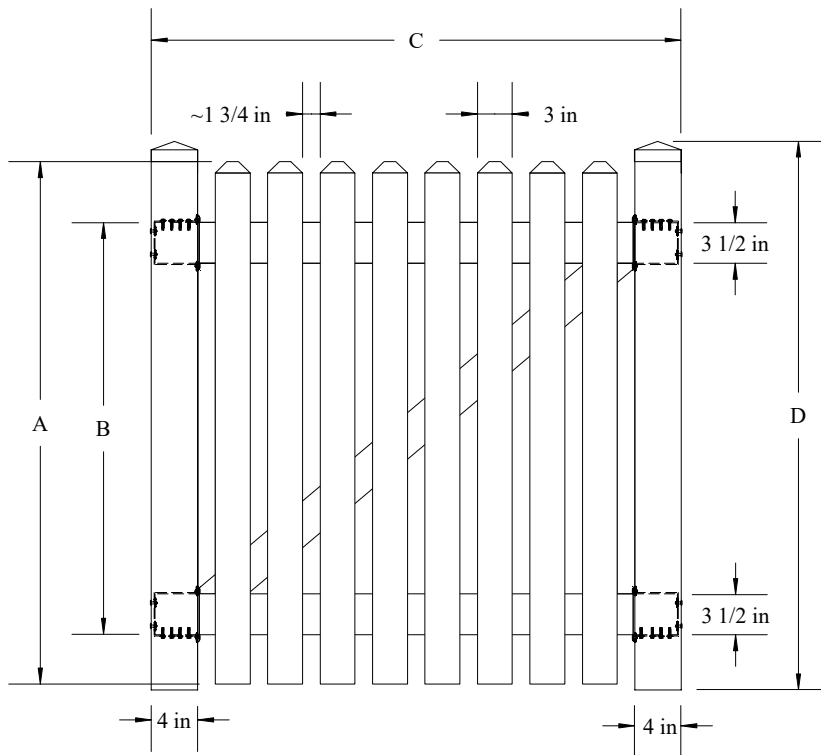

Z50 Riveted Straight Picket

Traditional Picket fences feature face-mounted pickets, can be manufactured in Narrow or Standard width pickets and can be assembled with either a regular or reduced spacing for extra security.

	A	B	C	D	
Tolerances Unless otherwise specified:					
Fractions: +/- 1/8"	4'	45"	35 1/2"	72 3/4"	72"
Decimals: +/- .125"	5'	57"	47 1/2"	72 3/4"	84"
	6' w/ Mid	69"	59 1/2"	72 3/4"	96"

G50 Riveted Straight Picket (Walk)

Traditional Picket fences feature face-mounted pickets, can be manufactured in Narrow or Standard width pickets and can be assembled with either a regular or reduced spacing for extra security.

THIS DRAWING IS CONFIDENTIAL AND THE PROPERTY OF SOUTHERN VINYL MANUFACTURING, LLC

		A	B	C-4'W	C-5'W	C-6'W	D
Tolerances Unless otherwise specified: Fractions: +/- 1/8" Decimals: +/- .125"	4'H	45"	35 1/2"	46 5/8"	58 5/8"	70 5/8"	46 3/4"
	5'H	57"	47 1/2"	46 5/8"	58 5/8"	70 5/8"	58 3/4"
	6'H w/ Mid	69"	59 1/2"	46 5/8"	58 5/8"	70 5/8"	70 3/4"